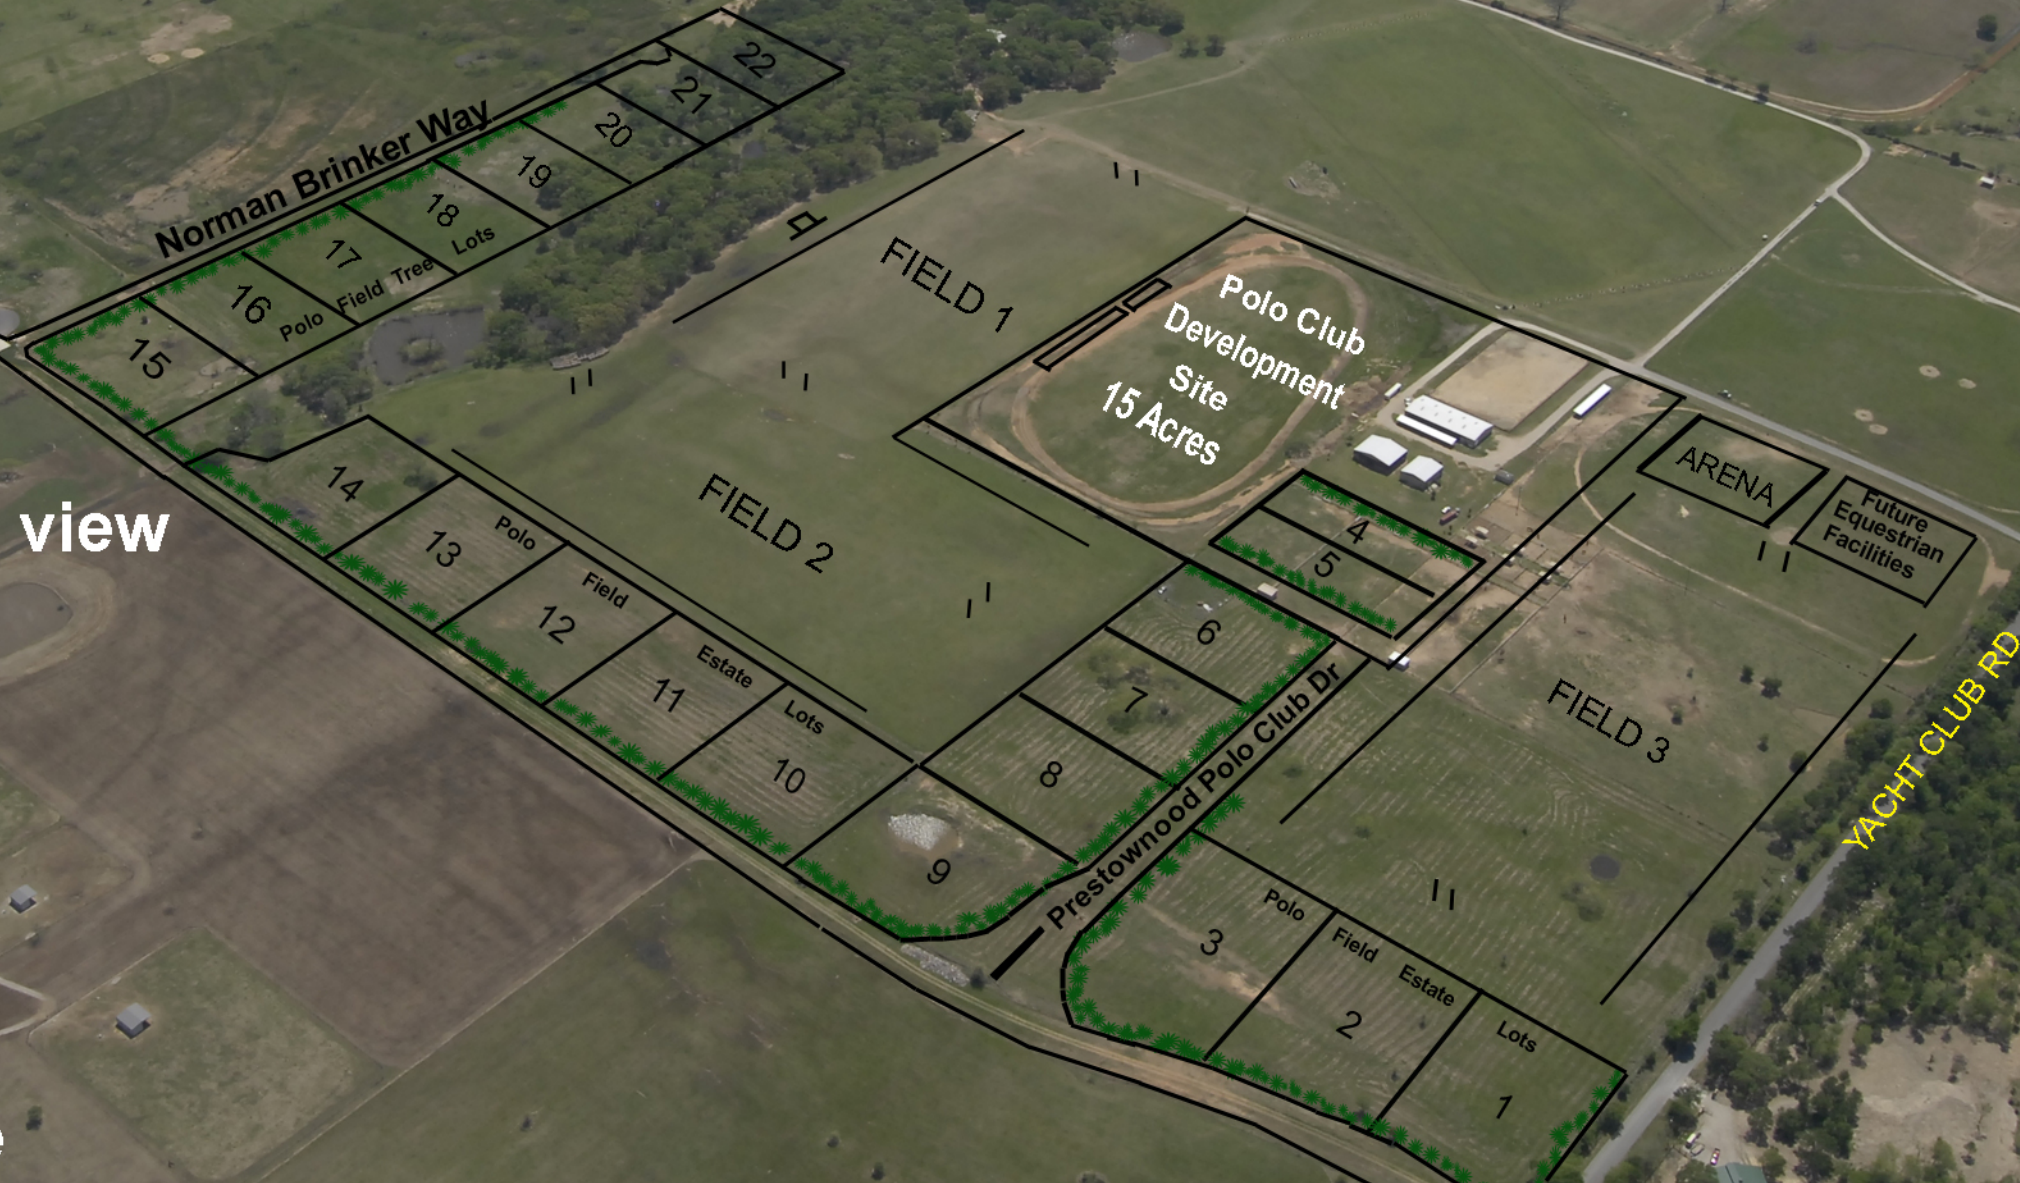

LAKE LEWISVILLE

Eldorado Pkwy

FM 720

MARTINGALE TRAIL

Norman Brinker Way

Prestonwood Polo Club Dr

YACHT CLUB RD.

**Amenities Include**

- Every Lot has polo field view
- Horse Stables
- Bridal Paths
- 3 Polo Fields
- 2 Horse Arenas
- Horse Riding School
- Top Ranked Youth Polo
- 40 Acres of open space

# 22 one Acre Lots (net)

Martingale Trail

Prestonwood Polo Drive

Norman Brinker Way

Yacht Club Rd

1

2

3

600 ft

© 2013 Google

Google earth