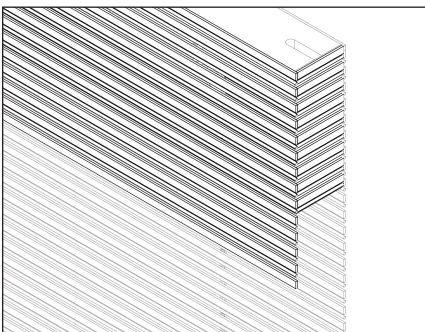

SIZE SPECIFICATIONS: WOVEN WOODS & DECORATIVE WOVENS

Default Headrail Size				
Lifting System	Shade Configuration	3/4"	Small (1½")	Large (2½")
Cordlock (Standard & Waterfall)	Single	✓	Default	✓
	2 on 1		Default	✓
Continuous Loop Control	Single			Default
	2 on 1			Default
Top-Down Bottom Up	Single		Default	
	2 on 1		✓	✓
Cordless Lift	Single		Default	
	2 on 1		Default	
	3 on 1		Default	
Motorized	Single			Default
	2 on 1			Default
	3 on 1			Default

SHADE Valances	Shade Height	Valance Height
ALL Shades	Under 18"	4"
ALL Shades	18" and Over	6"
MAXIMUM Custom Valance Height - With NO Extra Charge	any	Up to 12"

- Valance heights may vary by + or -¾" due to the variations in woven materials.

SIDE RETURNS

Side returns come standard for Outside Mount shades and are optional for Inside Mount shades. Return size is determined by control system & headrail size. Default return size cannot be modified

RETURN LENGTH	
Operating system	Return size (height)
Continuous Loop Control	4"
Motorized, PowerWand	3"
Cordlock, Cordless Lift	2"
RETURN WIDTH	
Width depends on headrail size	1.5" or 2.5"

- Valance heights may vary by + or -¾" due to the variations in woven materials. Individual valances are built on the 2-1/2" depth headrail unless specified.
- Maximum width can go up to 120" with seam for Salvador collection under Select Weave as well as most Grass Weave patterns.

SIDE RETURNS BY CONTROL SYSTEM

Continuous Loop Control