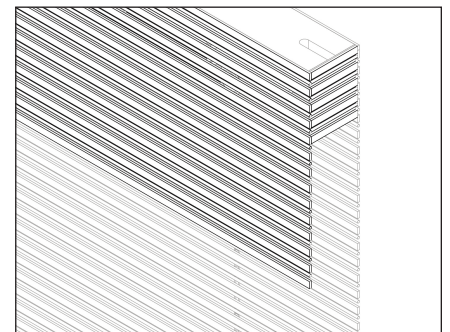

Cordlock, Cordless Lift