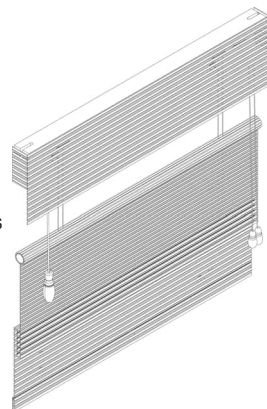

TOP DOWN/BOTTOM UP (TDBU)

Operates from the top down or the bottom up for more light control and privacy options. Open from the top and bottom together for more flexibility.

- Available in Standard Rectangular style only
- Standard control position for TDBU - right control operates the middle rail and left control operates the bottom rail
- Returns come standard on outside mount shades
- Valance will include a liner when liner is ordered with the shade
- TDBU shades are built on 1-½" headrail and are only available with Cordlock