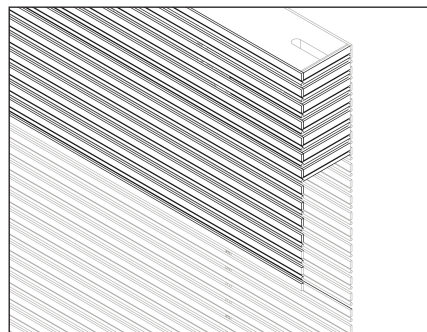

Motorized, PowerWand