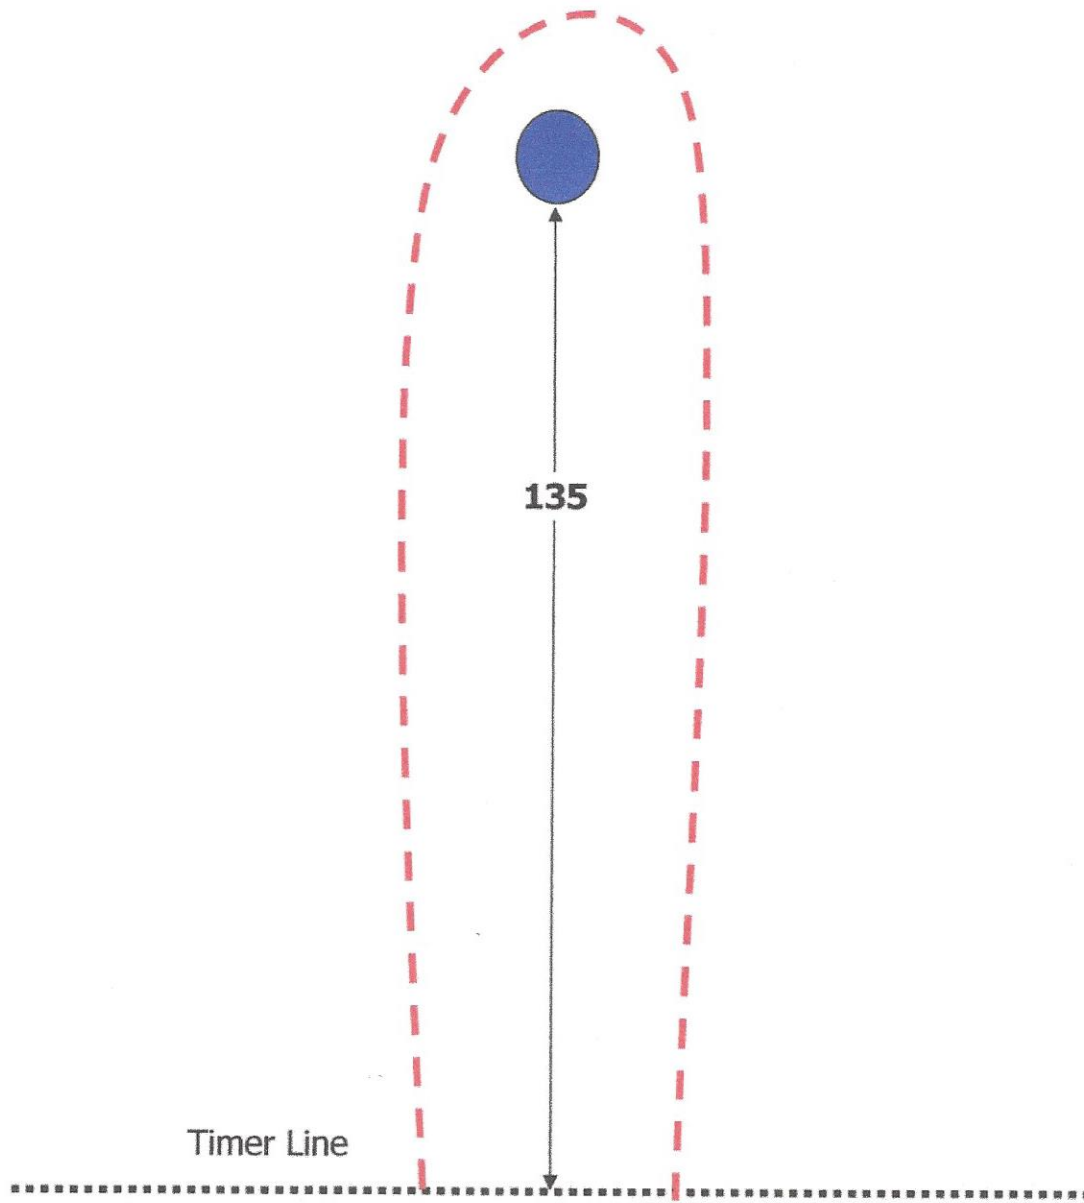

Single Barrel Cowhorse

Left or right hand pattern may be used.

Props: 1 large barrel.