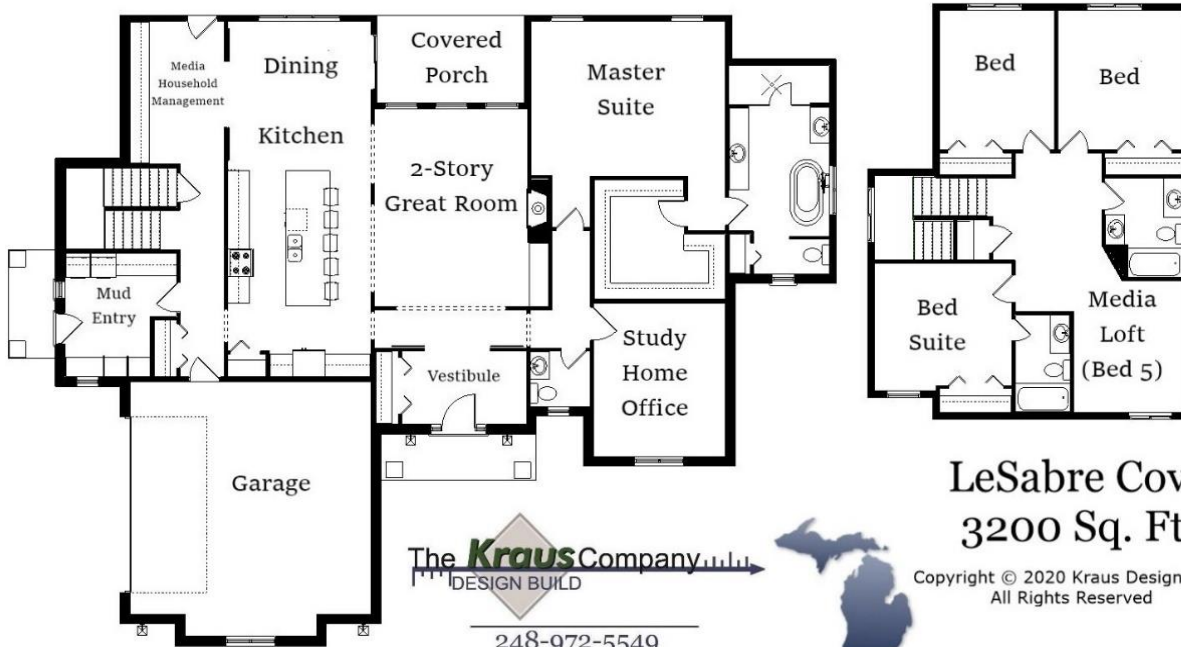

Your Land Your Style Your Home Your Way  
Design + Build = Your Best Value

The **Kraus** Company  
DESIGN BUILD  
248-972-5549

LeSabre Estate  
3300 Sq. Ft.

Copyright © 2020 Kraus Design Build  
All Rights Reserved

Setting the New Standard

Your Land Your Style Your Home Your Way  
Design + Build = Your Best Value

Setting the New Standard

Your Land Your Style Your Home Your Way  
Design + Build = Your Best Value

LeSabre Cove  
3200 Sq. Ft.

Copyright © 2020 Kraus Design Build  
All Rights Reserved

Setting the New Standard