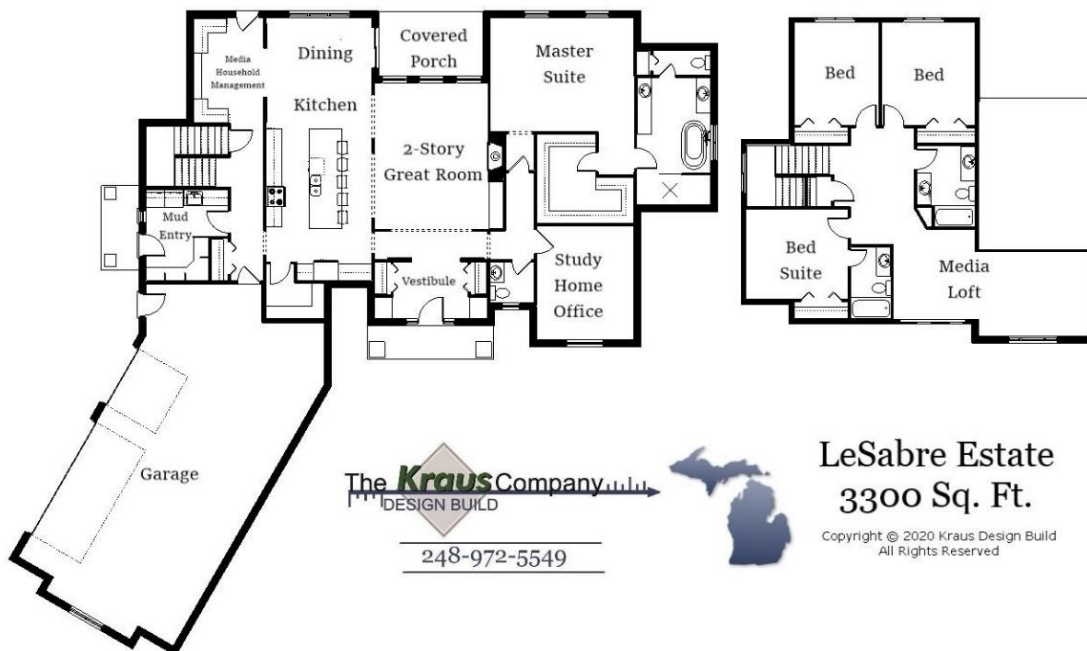

Your Land Your Style Your Home Your Way  
Design + Build = Your Best Value

The **Kraus** Company  
DESIGN BUILD  
248-972-5549

LeSabre Estate  
3300 Sq. Ft.

Copyright © 2020 Kraus Design Build  
All Rights Reserved

Setting the New Standard

Your Land Your Style Your Home Your Way  
Design + Build = Your Best Value

Setting the New Standard

Your Land Your Style Your Home Your Way  
Design + Build = Your Best Value

LeSabre Cove  
3200 Sq. Ft.

Copyright © 2020 Kraus Design Build  
All Rights Reserved

Setting the New Standard