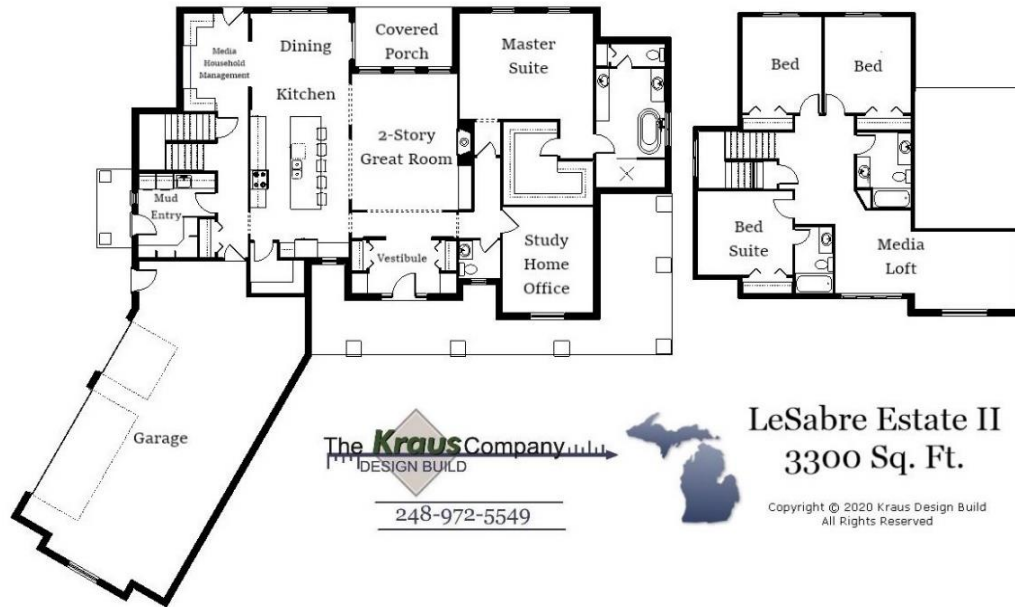

Your Land Your Style Your Home Your Way  
Design + Build = Your Best Value

The **Kraus** Company  
DESIGN BUILD  
248-972-5549

LeSabre Estate  
3300 Sq. Ft.

Copyright © 2020 Kraus Design Build  
All Rights Reserved

Setting the New Standard

Your Land Your Style Your Home Your Way  
Design + Build = Your Best Value

Setting the New Standard

Your Land Your Style Your Home Your Way  
Design + Build = Your Best Value

LeSabre Cove  
3200 Sq. Ft.

Copyright © 2020 Kraus Design Build  
All Rights Reserved

Setting the New Standard