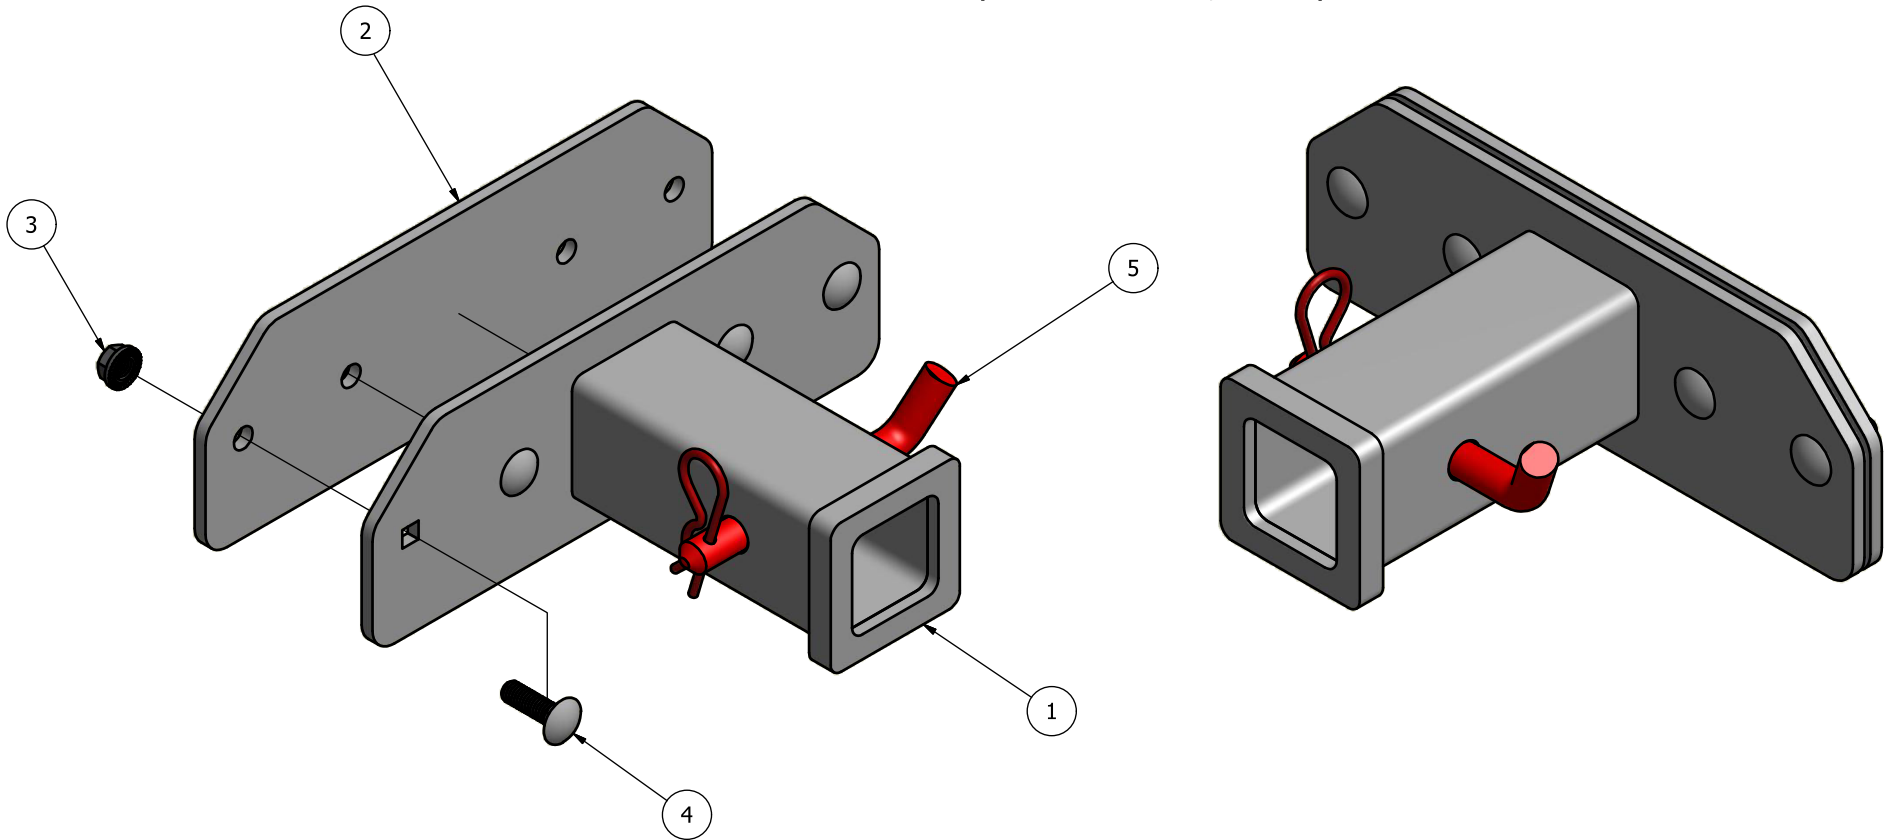

DTHFER-5 Hitch

Part Number: DTHFER-5 (Fits Ferris IS2100, IS2600)

Parts List			
ITEM	QTY	PART NUMBER	DESCRIPTION
1	1	DTHFER5-01	D'ttach DTHFER-5 Hitch
2	1	DTHFER5-BP	Backing Plate
3	4	69730014	3/8-16 Flanged Nut
4	4	69713125	3/8-16 X 1.25" LG Square Neck Carriage Bolt
5	1	DT58HP	5/8 Hitch Pin w/ Cotter Pin