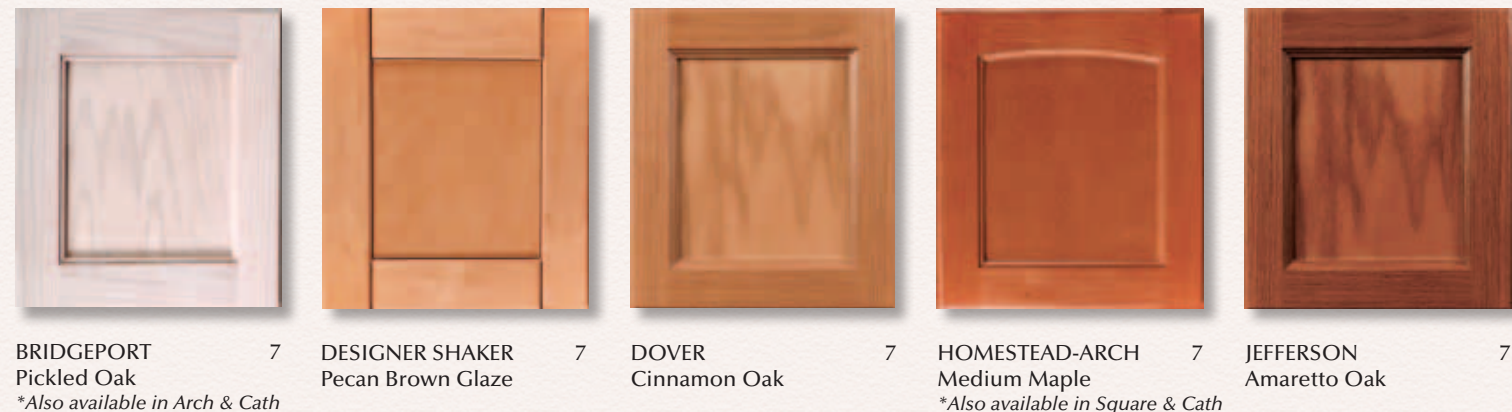

DESIGNERS CHOICE
Cabinetry

BRADENTON 6 Almond No Glaze
 CELESTE 6 Espresso Oak
 PLANTATION 6 Spiced Maple
 SAVANNAH 6 Amaretto Oak
 BRIARWOOD 7 Sundance Oak

CAPTIVA 8 Sundance Maple
 ESSEX 8 Fruitwood Maple
 GRANVILLE 8 Dark Cherry
 HAWTHORNE 8 Fruitwood Oak
 HEARTLAND 8 Medium Maple Cherry Brown Wiped Glaze

SONOMA 8 Espresso Oak
 STEPFORD 8 Wild Honey Cherry
 WILLIAMSBURG 8 Cherry Pecan
 XIMENA 8 Nutmeg Oak
 YORKTOWN 8 Sundance Maple

BRIDGEPORT 7 Pickled Oak
 *Also available in Arch & Cath
 DESIGNER SHAKER 7 Pecan Brown Glaze
 DOVER 7 Cinnamon Oak
 HOMESTEAD-ARCH 7 Medium Maple
 *Also available in Square & Cath
 JEFFERSON 7 Amaretto Oak

We produce two different types of 3/4" wood doors, mortise and tenon or mitered. We have over twenty-five different rail profiles and five different raised center panel profiles. We have both beaded and non-beaded flat center panels, along with a 3/4 slab door with square edges fully covered in veneer. The primary wood species we offer are hard maple, cherry and red oak. These three species dominate over 90% of the U.S. market. They all offer subtle tones that complement the large variety of finishes that Designers Choice Cabinetry offers from light to dark stains as well as several painted colors, all with optional glaze accents. The result is impressive. Doors that are built to last. All backed by our limited lifetime warranty.