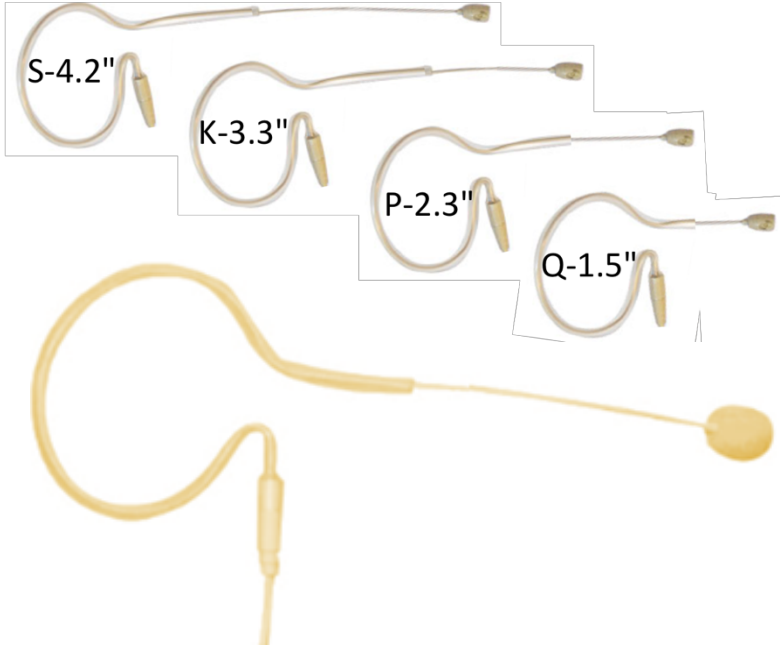

## OMNI-DIRECTIONAL WIRE TYPE EARSET

**BE4 WIRE TYPE EARSET**

<p>Near Invisible 3/16" OD Capsule</p>	<p>POLAR PLOT Omnidirectional Pickup</p>	<p>LOW NOISE Low Cable Noise and Little Clothing Rustle</p>	<p>Flexible Easy to Hide Cable</p>	<p>Water and Sweat Resistant Capsules</p>	<p>WARRANTY 12 month 12 Month Limited Replacement Warranty</p>	<p>Available in Cream or Black</p>
--	--	---	------------------------------------	---	--	------------------------------------

**FEATURES:**

The BE4 is a "Countryman" style earset which is available in 4 boom lengths – though when existing stocks are exhausted it will have just the Standard 4.3" boom.

- BE4S – has a 4.2" boom
- BE4K – has a 3.3" boom
- BE4P – has a 2.5" boom
- BE4Q – has a 1.5" boom.

The boom and earhooks are shapable and so fit virtually any performer or presenter. Available in cream and black.

**WARRANTY – 12 MONTHS:**

Covers all manufacturing faults, plus internal electrical failures. Excludes damage of stretching and other physical damage. Repair or replacement is at our sole discretion.

**SPECIFICATIONS:**

- Parameter**
- Capsule Type: ..... EC3 Electret Condenser
  - Capsule Diameter: ..... 3mm (1/8")
  - Capsule Housing: ..... 3/6" diameter x 3/8"
  - Polar Pattern: ..... Omnidirectional
  - Frequency Response: ..... 50Hz-15kHz +/-3dB