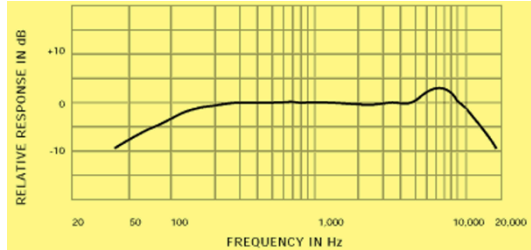

SPECIFICATIONS:

1. **Parameter**
2. Capsule Type: ..... EC3 Electret Condenser
   - Capsule Diameter: ..... 3mm (1/8")
   - Capsule Housing: ..... 3/6" diameter x 3/8"
   - Polar Pattern: ..... Omnidirectional
   - Frequency Response: ..... 50Hz-15kHz +/-3dB