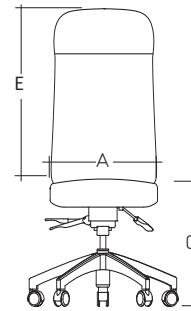

3450, 1re Rue
St-Hubert (Québec) J3Y 8Y5 Canada
T 450.926.1004 / 800.663.6794
F 450.926.0013

adi-artdesign.com

ADI
ART DESIGN INTERNATIONAL