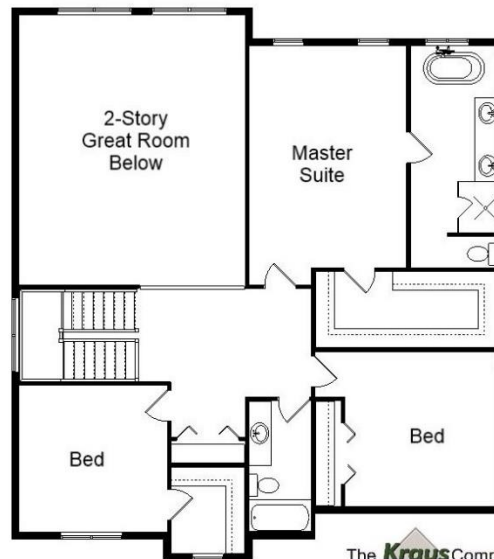

Your Land Your Style Your Home Your Way

Design + Build = Your Best Value

[www.krausbuild.com](http://www.krausbuild.com)

**Mallard Cove**  
**2475 Sq.Ft.**

Copyright © 2019 Kraus Design  
All Rights Reserved