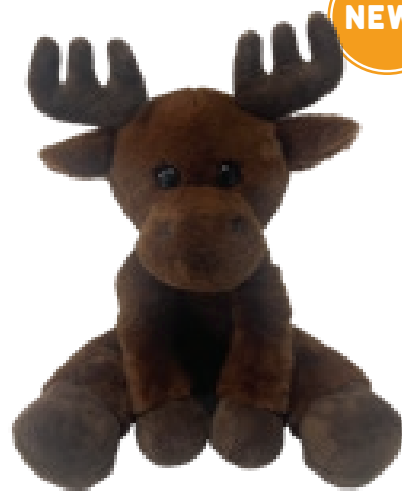

NEW!

24-6
37010 Dark Brown Floppy Moose 8"
37011 Dark Brown Floppy Moose 10"
37012 Dark Brown Floppy Moose 12"