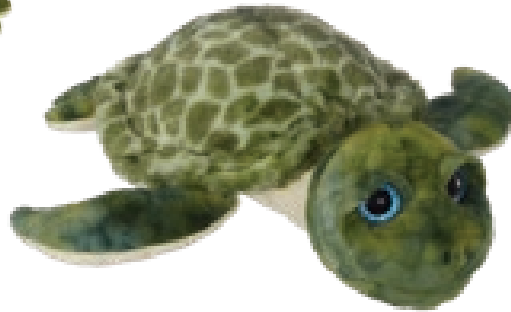

# Seashore Collection

**26-1**  
30626 Big Eye Ricky Crab 11"

**NEW!**

**26-2**  
30636 Spotted Seal 11"

**26-3**  
30623 Big Eye Solly Seal w/ Bandana 11"

**26-4**  
30624 Arnie Alligator 18"  
30635 Little Arnie Alligator 12"

**26-5**  
30631 Big Eye Toby Turtle 14"

**26-6**  
30625 Big Eye Freddy Frog 15"

**26-7**  
30629 Killer Whale 11"

**26-8**  
30628 Beluga Whale 11"

**26-9**  
30630 Shark 11"

**26-10**  
71010 Squishy Lobster 11"  
71011 Big Squishy Lobster 17"