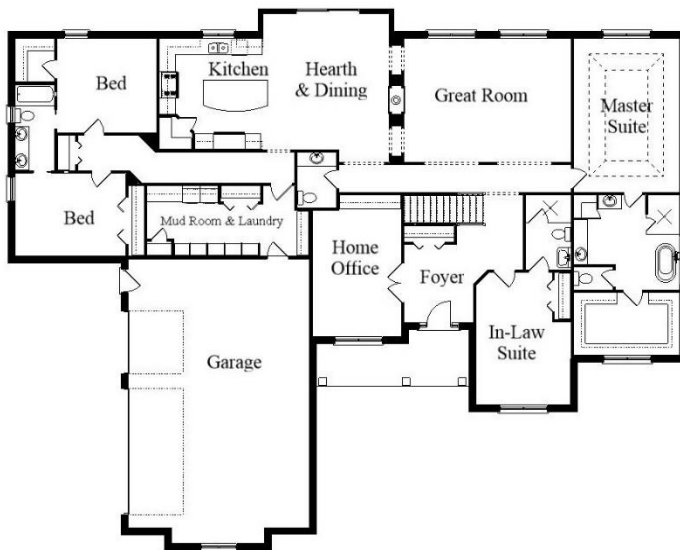

Your Land Your Style Your Home Your Way
Design + Build = Your Best Value

Oldporte Ranch
3175 Sq.Ft.

Copyright © 2022 Kraus Design Build
All Rights Reserved

The **Kraus** Company
DESIGN BUILD

248-972-5549

Setting the New Standard

Your Land Your Style Your Home Your Way

Design + Build = Your Best Value

Oldporte Ranch II MG
3180 Sq.Ft.

Copyright © 2022 Kraus Design Build
All Rights Reserved

The **Kraus** Company, LLC
DESIGN BUILD

248-972-5549