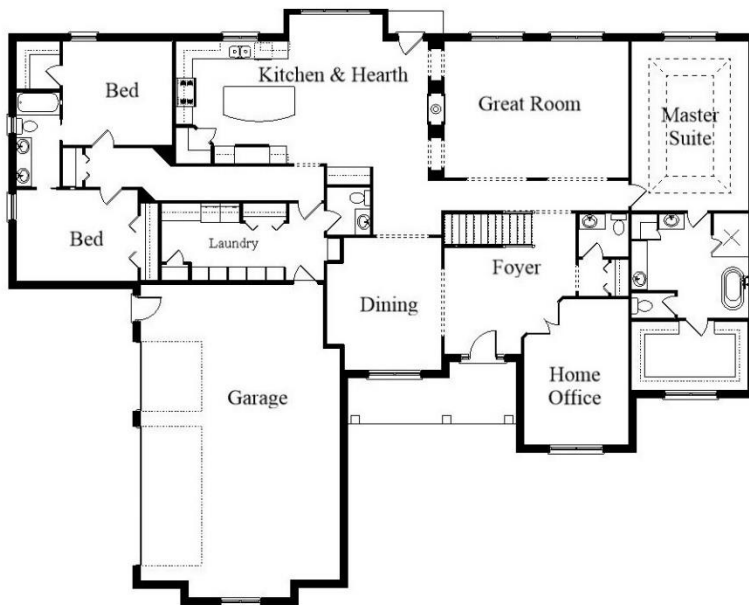

Your Land Your Style Your Home Your Way
Design + Build = Your Best Value

Oldporte Ranch
3175 Sq.Ft.

Copyright © 2022 Kraus Design Build
All Rights Reserved

The **Kraus** Company
DESIGN BUILD

248-972-5549

Setting the New Standard

Your Land Your Style Your Home Your Way

Design + Build = Your Best Value

Oldporte Ranch II MG
3180 Sq.Ft.

Copyright © 2022 Kraus Design Build
All Rights Reserved

The **Kraus** Company, LLC
DESIGN BUILD

248-972-5549