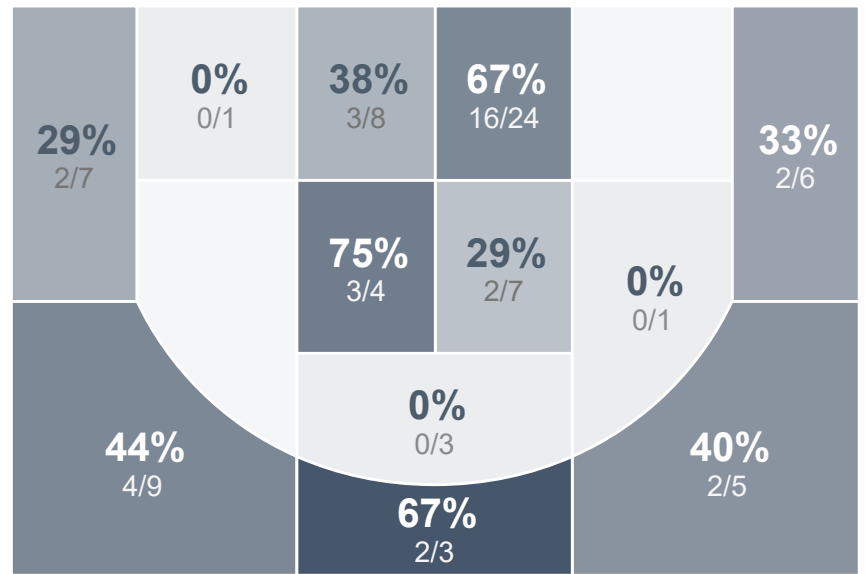

Boys Varsity Basketball