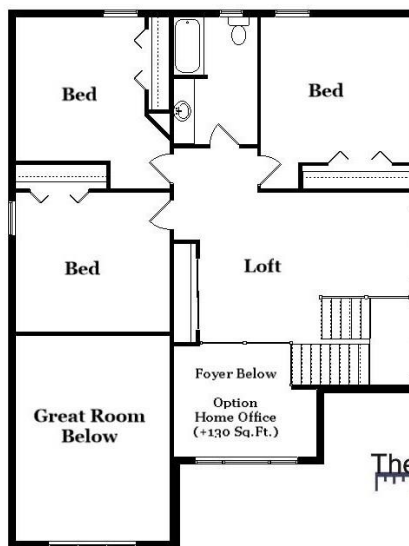

Your Land Your Style Your Home Your Way

Design + Build = Your Best Value

In Town 5047 D
2420 Sq. Ft.

Copyright © 2021 Kraus Design Build
All Rights Reserved

The **Kraus** Company
DESIGN BUILD

248-972-5549

Setting the New Standard