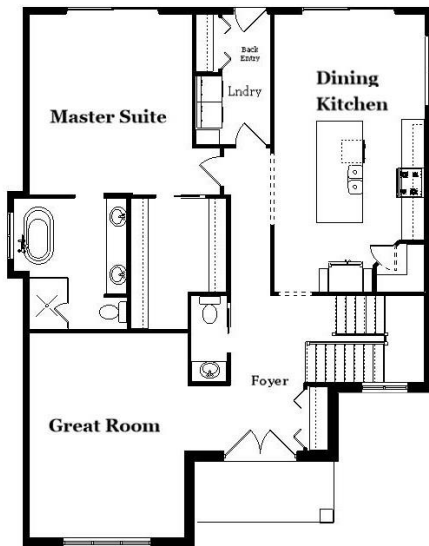

Your Land Your Style Your Home Your Way

Design + Build = Your Best Value

In Town 5047 D
2420 Sq. Ft.

Copyright © 2021 Kraus Design Build
All Rights Reserved

The **Kraus** Company
DESIGN BUILD

248-972-5549

Setting the New Standard