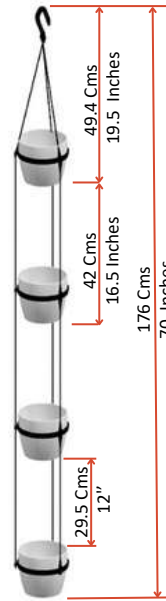

Hanging Accessories

Uri Ronda 1412/Krish 12/Aqua 14