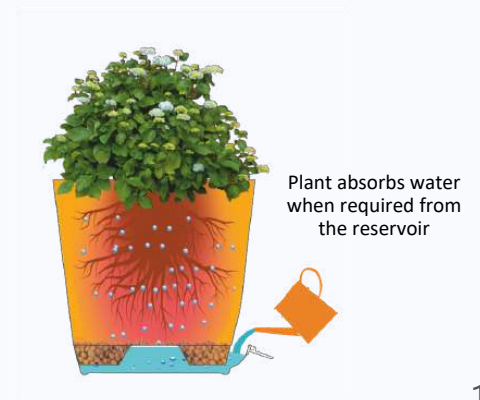

Product Feature