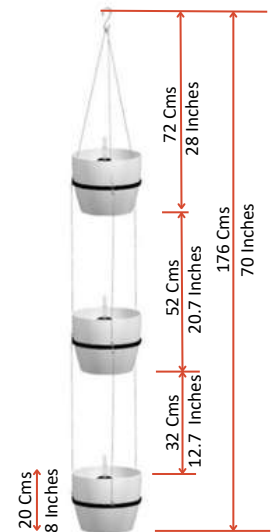

Hanging Accessories

Uri Ronda 1412/Krish 12/Aqua 14

Uri - Krish 18 / Aqua 18

Pack Includes:
S Hook- 1 No.,
Sling - 3 Nos
(Galvanised Wire Ropes
Soft Coated) &
Uri Ring - 1 No.

Uri -Ronda 2320

Pack Includes:
S Hook- 1 No.,
Sling - 3 Nos
(Galvanised Wire Ropes
Soft Coated) &
Uri Ring - 1 No.

T for Uri

Material : MS Powder Coated