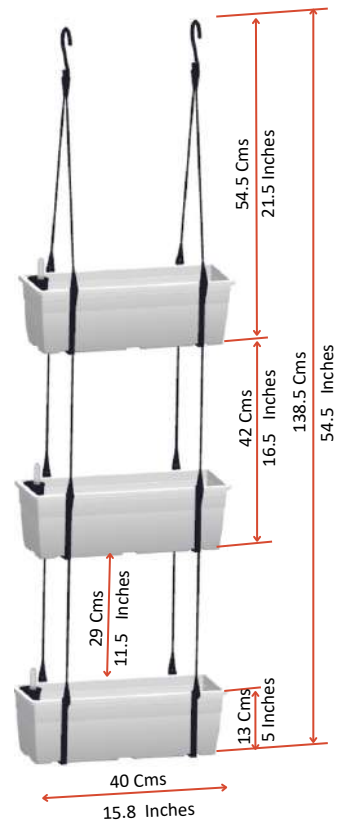

Hanging Accessories

Uri Reca 40

Product Video