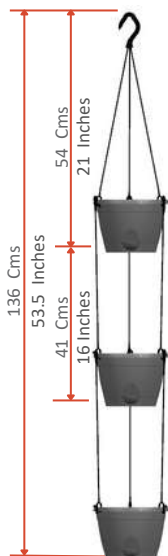

With Swing Lid to avoid Mosquito Breeding

Tuka 20 - 3 Tier