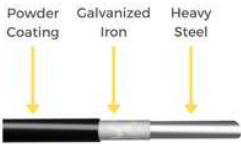

Powder coating
Green technology

Dual coating
GI wire + Powder coating
as per IS 13871

Durable
Rust free - 5 Years

Non Toxic
VOC free- No paint

Recyclable Steel,
Low Impact Design

- Fasteners 4 Nos supplied along with the mesh
- Ideally 6 Planters can be mounted on a mesh