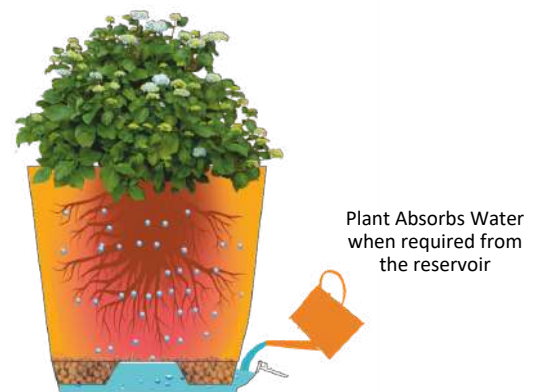

Product Feature