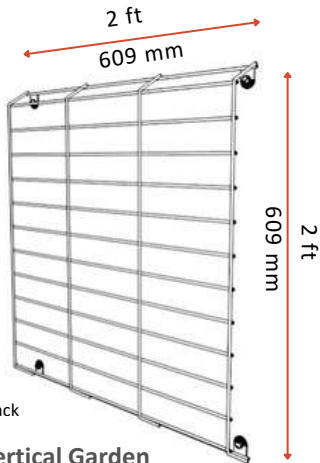

Colour: Black

Mesh for vertical Garden

Powder coating
Green technology

Dual coating
GI wire + Powder coating
as per IS 13871

Durable
Rust free - 5 Years

Non Toxic
VOC free- No paint

Recyclable Steel,
Low Impact Design

- Fasteners 4 Nos supplied along with the mesh
- Ideally 6 Planters can be mounted on a mesh