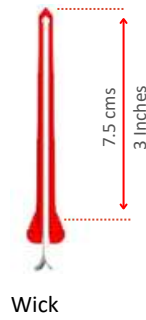

Planter Feet

Product Video:

Planter feet

Wick

Direction of Use: