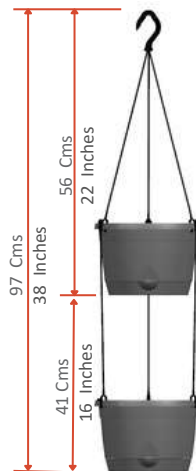

Tuka 25 - 2 Tier