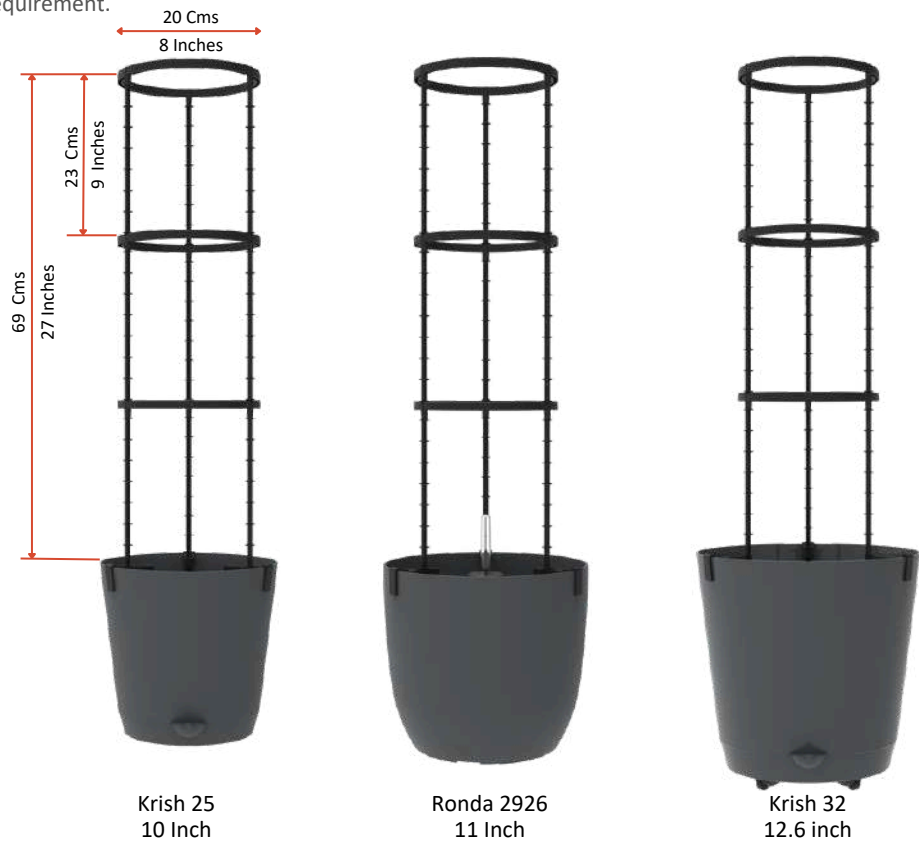

## Dimensions

Product Name	Dia	Ht	Accessories
Krish 32	12.6 Inches	12 Inches	
	32 Cms	30.5 Cms	

Finish : Matte

Feature : Self Watering

## Product Feature

360 Degree Rotating Wheels

With Swing Lid to Avoid Mosquito Breeding

Plant Absorbs Water when required from the reservoir

## Dimensions

Product Name	Ring Dia	Full Ht	Suitable Pots
Trellis 	8 Inches	27 Inches	Krish 25 / Krish 32 / Ronda 29
	20 Cms	69 Cms	

Note: A set includes 3 Clips, 9 Sticks & 3 Trellis Rings  
Can be extended further as per requirement.

## Product Feature

Trellis Clips that fit on to the pot firmly.