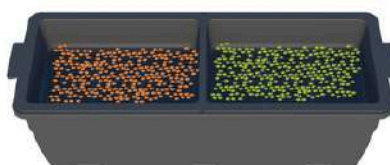

# Sprouta - For Sprouting / To Grow Micro Greens

Product Name	Dimensions		
	W	L	Ht
Sprouta	5.7 Inches	15.7 Inches	5.1 Inches
	14.5 Cms	39.9 Cms	13 Cms

Finish : Matte

Pack Includes :  
 Container - 1 No., Growing Trays - 2 Nos , Lid - 1 No.  
 Made from food grade polymer

1) Fill Water above the marked level. Make sure that the tray bottom surface is just in contact with water.

Above marked area.

2) Wash and spread the seeds in the Tray and cover with the lid. Ensure that seeds are NOT submerged in water.