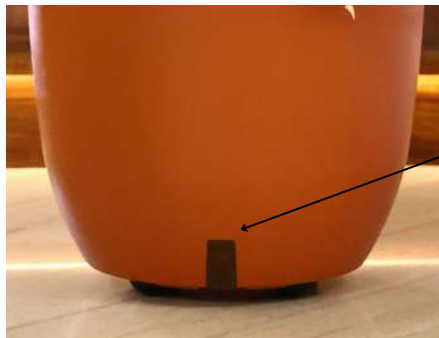

Remove the red plug incase of over-watering or if pot kept exposed to rain.