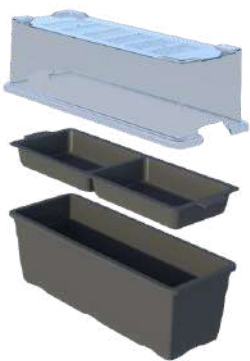

## Dimensions

Product Name	Dia	Ht	Variations
Ronda 38 	15 Inches 38 Cm	14 Inches 35.5 Cm	 Self Watering Kit

Finish : Matte

Feature : Self Watering

# Sprouta - For Sprouting / To Grow Micro Greens

Product Name	Dimensions		
	W	L	Ht
Sprouta	5.7 Inches	15.7 Inches	5.1 Inches
	14.5 Cms	39.9 Cms	13 Cms

Finish : Matte

Pack Includes :  
 Container - 1 No., Growing Trays - 2 Nos , Lid - 1 No.  
 Made from food grade polymer