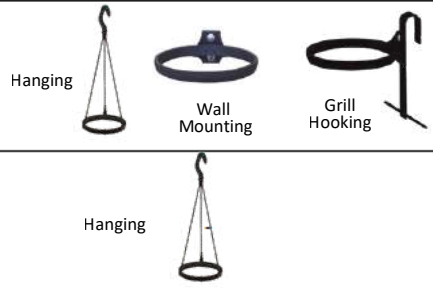

## Accessories

Product Name	Dia	Ht
Aqua 10	4 Inches	4.25 Inches
	10 Cms	11 Cms
Aqua 12	4.7 Inches	5 Inches
	12 Cms	12.5 Cms
Aqua 14	5.3 Inches	5.5 Inches
	13.5 Cms	14 Cms
Aqua 18	7 Inches	7.5 Inches
	18 Cms	19 Cms