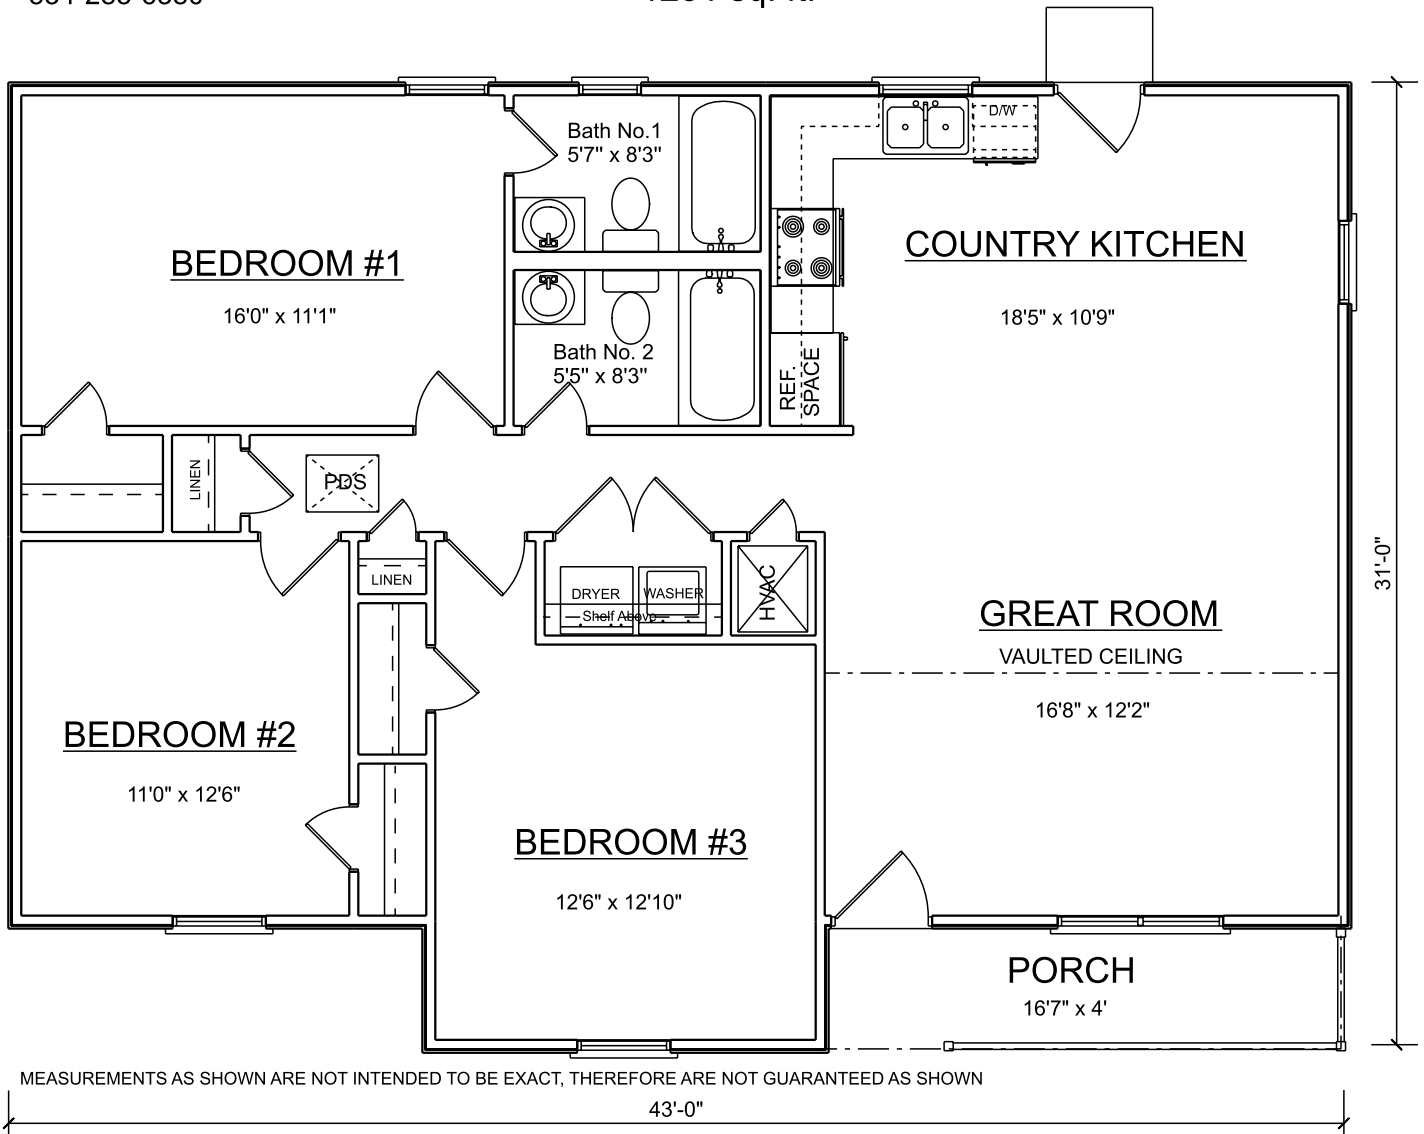

THE PRAIRIE

Alabama Better Built Homes, Inc.
 2203 Howard Murfee Blvd.
 Prattville, AL 36066
 334-285-6380

\$ _____
 Subject to Change
 Date: 8/2019
 Initials: C.S

1231 sq. ft.

MEASUREMENTS AS SHOWN ARE NOT INTENDED TO BE EXACT, THEREFORE ARE NOT GUARANTEED AS SHOWN