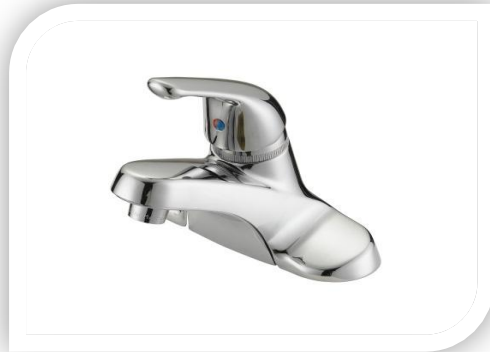

500 SERIES - SINGLE HANDLE LAVATORY FAUCET with 4" Centers

DESCRIPTION

- * All Metal Housing
- * Solid Brass Valve
- * Single Lever Handle
- * **Washerless** Operation
- * Braided Stainless Steel Supply Lines
with 1/2" MIP Fittings

FINISHES

- * Chrome
- * Brushed Nickel

STANDARDS

- * Lifetime Limited Warranty
- * UPC Listed
- * NSF 61, Sec. 9-G Standard for Low Lead
- * Complies with Strict Water Conservation Standards

<u>MODEL</u>	<u>DESCRIPTION</u>	<u>FINISHES</u>
#501	Single Handle Lavatory Faucet, with Pop-Up	* Chrome
#501-LP	Single Handle Lavatory Faucet, less Pop-Up	* Chrome
#501-B	Single Handle Lavatory Faucet, with Brass Pop-Up	* Chrome
#506	Single Handle Lavatory Faucet, with Pop-Up	* Brushed Nickel
#506-LP	Single Handle Lavatory Faucet, less Pop-Up	* Brushed Nickel
#506-B	Single Handle Lavatory Faucet, with Brass Pop-Up	* Brushed Nickel