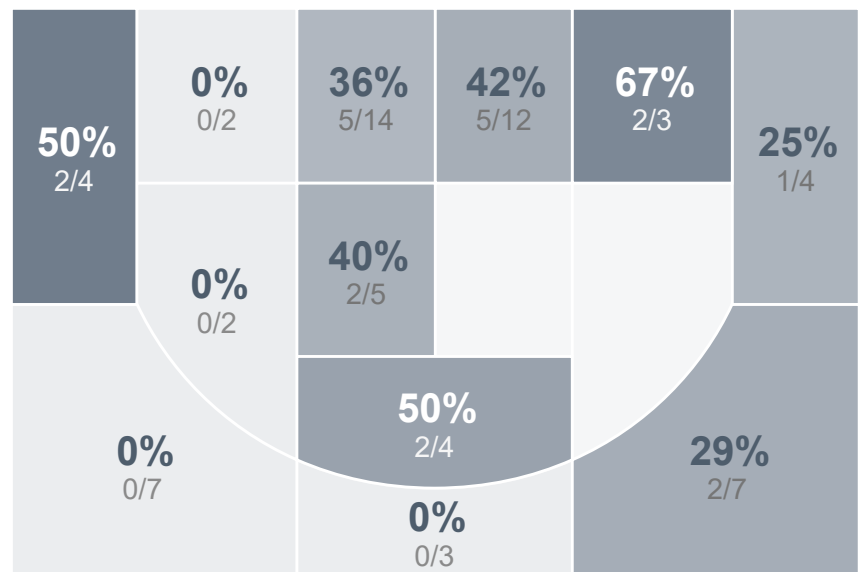

Minot High School