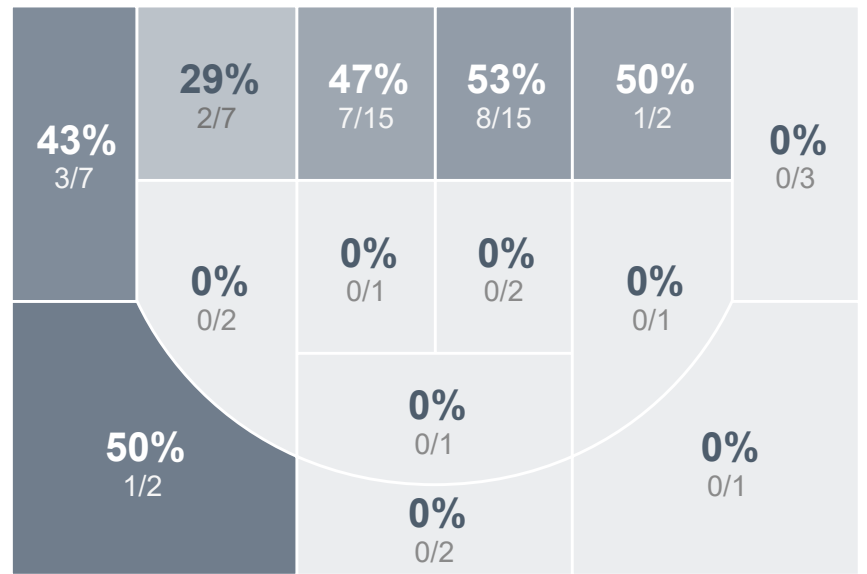

Girls Varsity Basketball