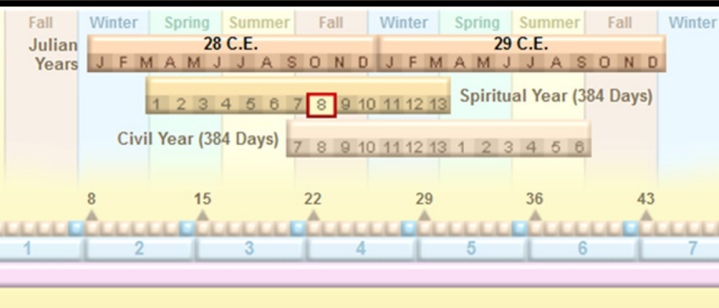

## In the Spiritual Year

Adjusted after Fall Equinox

**28 AD**  
3-Day  
Discrepancy

50 Year Jubilee Cycle

1st Day Yom Ri-shon Saturday sunset until Sunday sunset	2nd Day Yom She-ni Sunday sunset until Monday sunset	3rd Day Yom Shli-shi Monday sunset until Tuesday sunset	4th Day Yom Re-vi-i Tuesday sunset until Wednesday sunset	5th Day Yom Ham-i-shi Wednesday sunset until Thursday sunset	6th Day Yom Shi-shi Thursday sunset until Friday sunset	Sabbath Sha-bat Friday sunset until Saturday sunset
	<b>Rosh Chodesh</b> First Visible Crescent Moon seen at sunset on 8 Sep	<b>1</b> 8 Sep 28 C.E. sunset to 9 Sep 28 C.E. sunset Julian: 1,731,537	<b>2</b> 9 Sep 28 C.E. sunset to 10 Sep 28 C.E. sunset Julian: 1,731,538	<b>3</b> 10 Sep 28 C.E. sunset to 11 Sep 28 C.E. sunset Julian: 1,731,539	<b>4</b> <b>Tzom Gedaliah</b> Fast of Gedaliah Yamim Noraim 11 Sep 28 C.E. sunset to 12 Sep 28 C.E. sunset Julian: 1,731,540	<b>5</b> 12 Sep 28 C.E. sunset to 13 Sep 28 C.E. sunset Julian: 1,731,541
<b>6</b> 13 Sep 28 C.E. sunset to 14 Sep 28 C.E. sunset Julian: 1,731,542	<b>7</b> 14 Sep 28 C.E. sunset to 15 Sep 28 C.E. sunset Julian: 1,731,543	<b>8</b> 15 Sep 28 C.E. sunset to 16 Sep 28 C.E. sunset Julian: 1,731,544	<b>9</b> 16 Sep 28 C.E. sunset to 17 Sep 28 C.E. sunset Julian: 1,731,545	<b>10</b> 17 Sep 28 C.E. sunset to 18 Sep 28 C.E. sunset Julian: 1,731,546	<b>11</b> 18 Sep 28 C.E. sunset to 19 Sep 28 C.E. sunset Julian: 1,731,547	<b>12</b> 19 Sep 28 C.E. sunset to 20 Sep 28 C.E. sunset Julian: 1,731,548
<b>13</b> 20 Sep 28 C.E. sunset to 21 Sep 28 C.E. sunset Julian: 1,731,549	<b>14</b> 21 Sep 28 C.E. sunset to 22 Sep 28 C.E. sunset Julian: 1,731,550	<b>15</b> 22 Sep 28 C.E. sunset to 23 Sep 28 C.E. sunset Julian: 1,731,551	<b>16</b> 23 Sep 28 C.E. sunset to 24 Sep 28 C.E. sunset Julian: 1,731,552	<b>17</b> <b>Fall Equinox</b> 24 Sep 21h:13m UT 24 Sep sunset to 25 Sep sunset Julian: 1,731,553	<b>18</b> 25 Sep 28 C.E. sunset to 26 Sep 28 C.E. sunset Julian: 1,731,554	<b>19</b> 26 Sep 28 C.E. sunset to 27 Sep 28 C.E. sunset Julian: 1,731,555
<b>20</b> 27 Sep 28 C.E. sunset to 28 Sep 28 C.E. sunset Julian: 1,731,556	<b>21</b> 28 Sep 28 C.E. sunset to 29 Sep 28 C.E. sunset Julian: 1,731,557	<b>22</b> 29 Sep 28 C.E. sunset to 30 Sep 28 C.E. sunset Julian: 1,731,558	<b>23</b> 30 Sep 28 C.E. sunset to 1 Oct 28 C.E. sunset Julian: 1,731,559	<b>24</b> <b>9</b> <b>Bereshit</b> <b>Shabbat Mevarekchin</b> 1 Oct 28 C.E. sunset to 2 Oct 28 C.E. sunset Julian: 1,731,560	<b>25</b> <b>Israel Set Apart</b> יהודו in Their Distress Nehemiah 9:1-38 Usually observed Day 24 of Month 7 2 Oct 28 C.E. sunset to 3 Oct 28 C.E. sunset Julian: 1,731,561	<b>26</b> 3 Oct 28 C.E. sunset to 4 Oct 28 C.E. sunset Julian: 1,731,562
<b>27</b> 4 Oct 28 C.E. sunset to 5 Oct 28 C.E. sunset Julian: 1,731,563	<b>28</b> 5 Oct 28 C.E. sunset to 6 Oct 28 C.E. sunset Julian: 1,731,564	<b>29</b> 6 Oct 28 C.E. sunset to 7 Oct 28 C.E. sunset Julian: 1,731,565	<b>30</b> <b>Rosh Chodesh</b> First Crescent Moon sunset, 8 Oct 7 Oct 28 C.E. sunset to 8 Oct 28 C.E. sunset Julian: 1,731,566	<b>1st New Moon</b> after the <b>Fall Equinox</b>		
1st Day Yom Ri-shon Saturday sunset until Sunday sunset	2nd Day Yom She-ni Sunday sunset until Monday sunset	3rd Day Yom Shli-shi Monday sunset until Tuesday sunset	4th Day Yom Re-vi-i Tuesday sunset until Wednesday sunset	5th Day Yom Ham-i-shi Wednesday sunset until Thursday sunset	6th Day Yom Shi-shi Thursday sunset until Friday sunset	Sabbath Sha-bat Friday sunset until Saturday sunset
				<b>1</b> <b>Rosh Chodesh</b> First Crescent Moon sunset, 8 Oct <b>Yom Teruah</b> Civil New Year Noach <b>Shabbat Rosh Chodesh</b> 8 Oct 28 C.E. sunset to 9 Oct 28 C.E. sunset Julian: 1,731,567	<b>2</b> 9 Oct 28 C.E. sunset to 10 Oct 28 C.E. sunset Julian: 1,731,568	<b>3</b> 10 Oct 28 C.E. sunset to 11 Oct 28 C.E. sunset Julian: 1,731,569
<b>4</b> 11 Oct 28 C.E. sunset to 12 Oct 28 C.E. sunset Julian: 1,731,570	<b>5</b> 12 Oct 28 C.E. sunset to 13 Oct 28 C.E. sunset Julian: 1,731,571	<b>6</b> <b>Fast of Zedekiah</b> 2 Kings 25:6-9 Jeremiah 39:5-7 Jeremiah 52:9-11 Megillat Ta'anit 13 Oct 28 C.E. sunset to 14 Oct 28 C.E. sunset Julian: 1,731,572	<b>7</b> 14 Oct 28 C.E. sunset to 15 Oct 28 C.E. sunset Julian: 1,731,573	<b>8</b> <b>11</b> <b>Lekh Lekha</b> 15 Oct 28 C.E. sunset to 16 Oct 28 C.E. sunset Julian: 1,731,574	<b>9</b> 16 Oct 28 C.E. sunset to 17 Oct 28 C.E. sunset Julian: 1,731,575	<b>10</b> <b>Yom Kippur</b> Jesus reads Isaiah Proclaims <b>YEAR OF JUBILEE</b> 17 Oct 28 C.E. sunset to 18 Oct 28 C.E. sunset Julian: 1,731,576
<b>11</b> 18 Oct 28 C.E. sunset to 19 Oct 28 C.E. sunset Julian: 1,731,577	<b>12</b> 19 Oct 28 C.E. sunset to 20 Oct 28 C.E. sunset Julian: 1,731,578	<b>13</b> 20 Oct 28 C.E. sunset to 21 Oct 28 C.E. sunset Julian: 1,731,579	<b>14</b> 21 Oct 28 C.E. sunset to 22 Oct 28 C.E. sunset Julian: 1,731,580	<b>15</b> <b>Sukkot</b> 7 Days FULL MOON Vayera 22 Oct 28 C.E. sunset to 23 Oct 28 C.E. sunset Julian: 1,731,581	<b>16</b> 23 Oct 28 C.E. sunset to 24 Oct 28 C.E. sunset Julian: 1,731,582	<b>17</b> 24 Oct 28 C.E. sunset to 25 Oct 28 C.E. sunset Julian: 1,731,583
<b>18</b> 25 Oct 28 C.E. sunset to 26 Oct 28 C.E. sunset Julian: 1,731,584	<b>19</b> 26 Oct 28 C.E. sunset to 27 Oct 28 C.E. sunset Julian: 1,731,585	<b>20</b> 27 Oct 28 C.E. sunset to 28 Oct 28 C.E. sunset Julian: 1,731,586	<b>21</b> 28 Oct 28 C.E. sunset to 29 Oct 28 C.E. sunset Julian: 1,731,587	<b>22</b> <b>Shemini Atzerets</b> The 8th Day of Assembly Chayei Sarah 29 Oct 28 C.E. sunset to 30 Oct 28 C.E. sunset Julian: 1,731,588	<b>23</b> <b>Simchat Torah</b> King Assembles to Read the Law 30 Oct 28 C.E. sunset to 31 Oct 28 C.E. sunset Julian: 1,731,589	<b>24</b> <b>Day of the</b> <b>Dead</b> 31 Oct 28 C.E. sunset to 1 Nov 28 C.E. sunset Julian: 1,731,590
<b>25</b> 1 Nov 28 C.E. sunset to 2 Nov 28 C.E. sunset Julian: 1,731,591	<b>26</b> 2 Nov 28 C.E. sunset to 3 Nov 28 C.E. sunset Julian: 1,731,592	<b>27</b> 3 Nov 28 C.E. sunset to 4 Nov 28 C.E. sunset Julian: 1,731,593	<b>28</b> 4 Nov 28 C.E. sunset to 5 Nov 28 C.E. sunset Julian: 1,731,594	<b>29</b> <b>Rosh Chodesh</b> <b>14</b> <b>Toledot</b> <b>Ma'char Chodesh</b> 5 Nov 28 C.E. sunset to 6 Nov 28 C.E. sunset Julian: 1,731,595	<b>30</b>	<b>1</b>