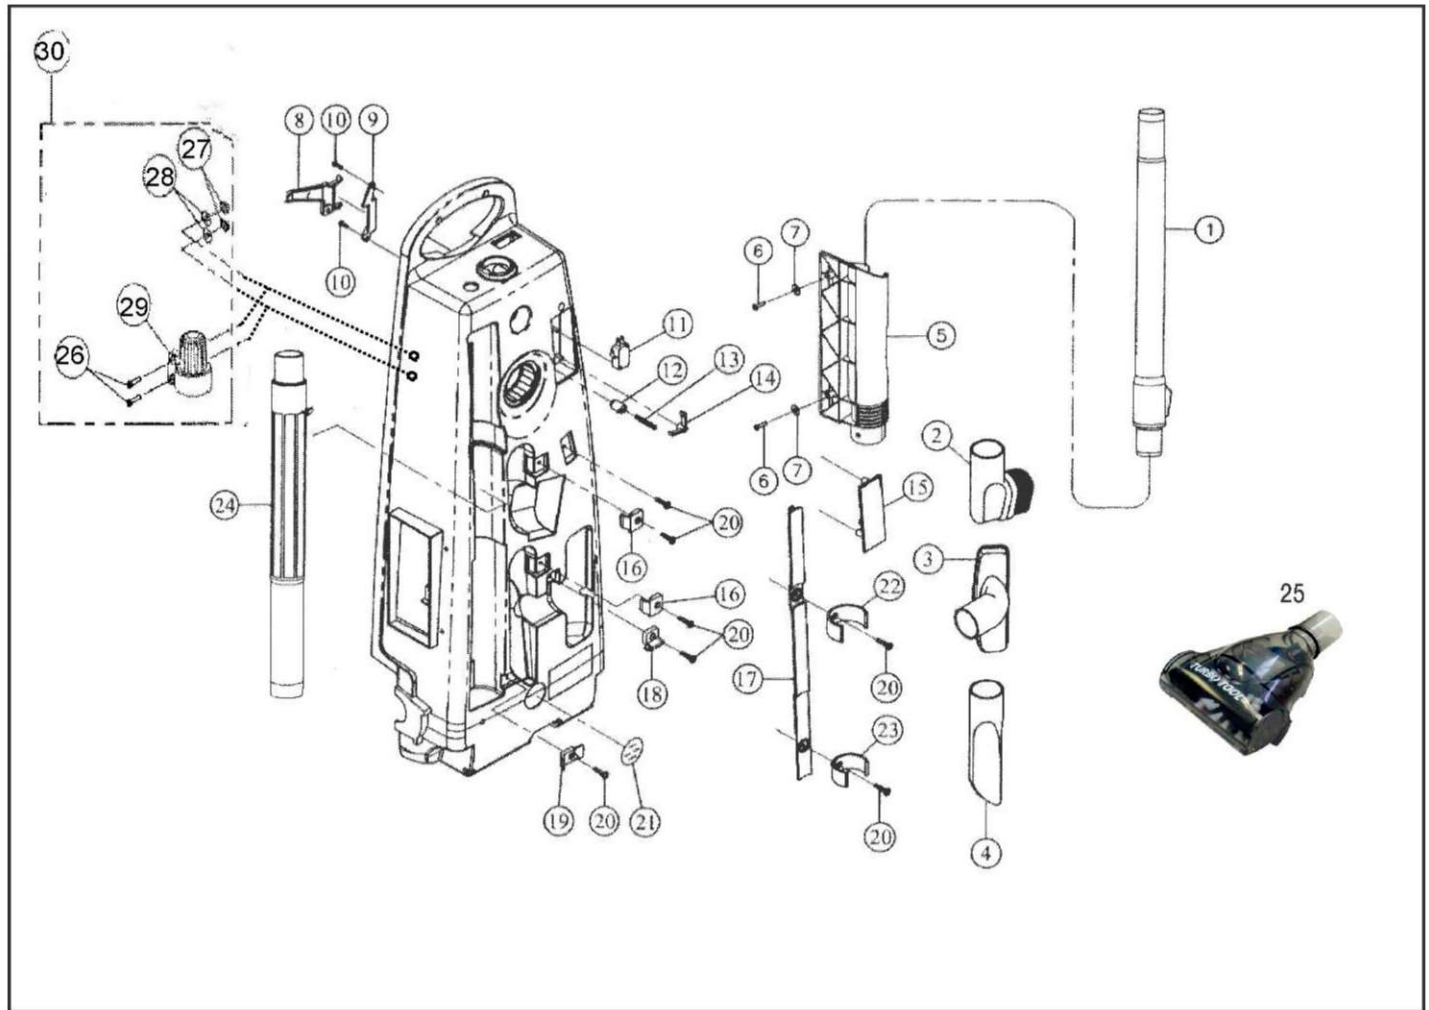

CIRRUS/PROGRADE Original & Replacement

Models CR79, CR89, CR99

KEY	PART NO	DESCRIPTION	KEY	PART NO	DESCRIPTION
1	C-50008	Telescopic Wand Complete Metal	15	C-75104	Check Bag Cover (Green) CR79
2	C-53000	Dusting Brush (Gray)	15	C-75106	Check Bag Cover (Blue) CR89
3	C-52000	Upholstery Tool (Gray)	16	C-75080	Tool Clip (Gray)
4	C-54000	Crevice Tool (Gray)	17	C-75082	Motor Cord Cover (Green) CR79
5	C-75061	Wand Retainer CR79 Green	17	C-75084	Motor Cord Cover (Blue) CR89, CR99
5	C-75062	Wand Retainer CR89, CR99 Blue	18	C-75076	Upholstery Tool Clip (Gray)
6	C-77000	Screw	19	C-75074	Wand Retainer Clip (Gray)
7	C-77005	Washer	20	C-77000	Screw
8	C-16000	Check Bag Lever (Red)	21	C-74000	Warning Label
9	C-16010	Check Bag Lever Holder (Red)	22	C-75072	Upper Wand Clip (Gray)
10	C-77000	Screw	23	C-75070	Lower Wand Clip (Gray)
11	C-34050	Switch	24	C-50009	Plastic Extension Wand
12	C-75100	Check Bag Round Knob	25	FA-5716	Air-Driven Upholstery Nozzle CR99
13	C-77058	Check Bag Spring		RO-UTT020	Belt For Air-Driven Upholstery Tool CR99
14	C-75102	Check Bag Crank	26	C-77006	Screw
			27	C-77007	Nut
			28	C-77029	Washer
			29	C-75086	Turbo Tool Holder CR99 (Gray)
			30	C-75087	Turbo Tool Holder Assembly CR99 (Gray)