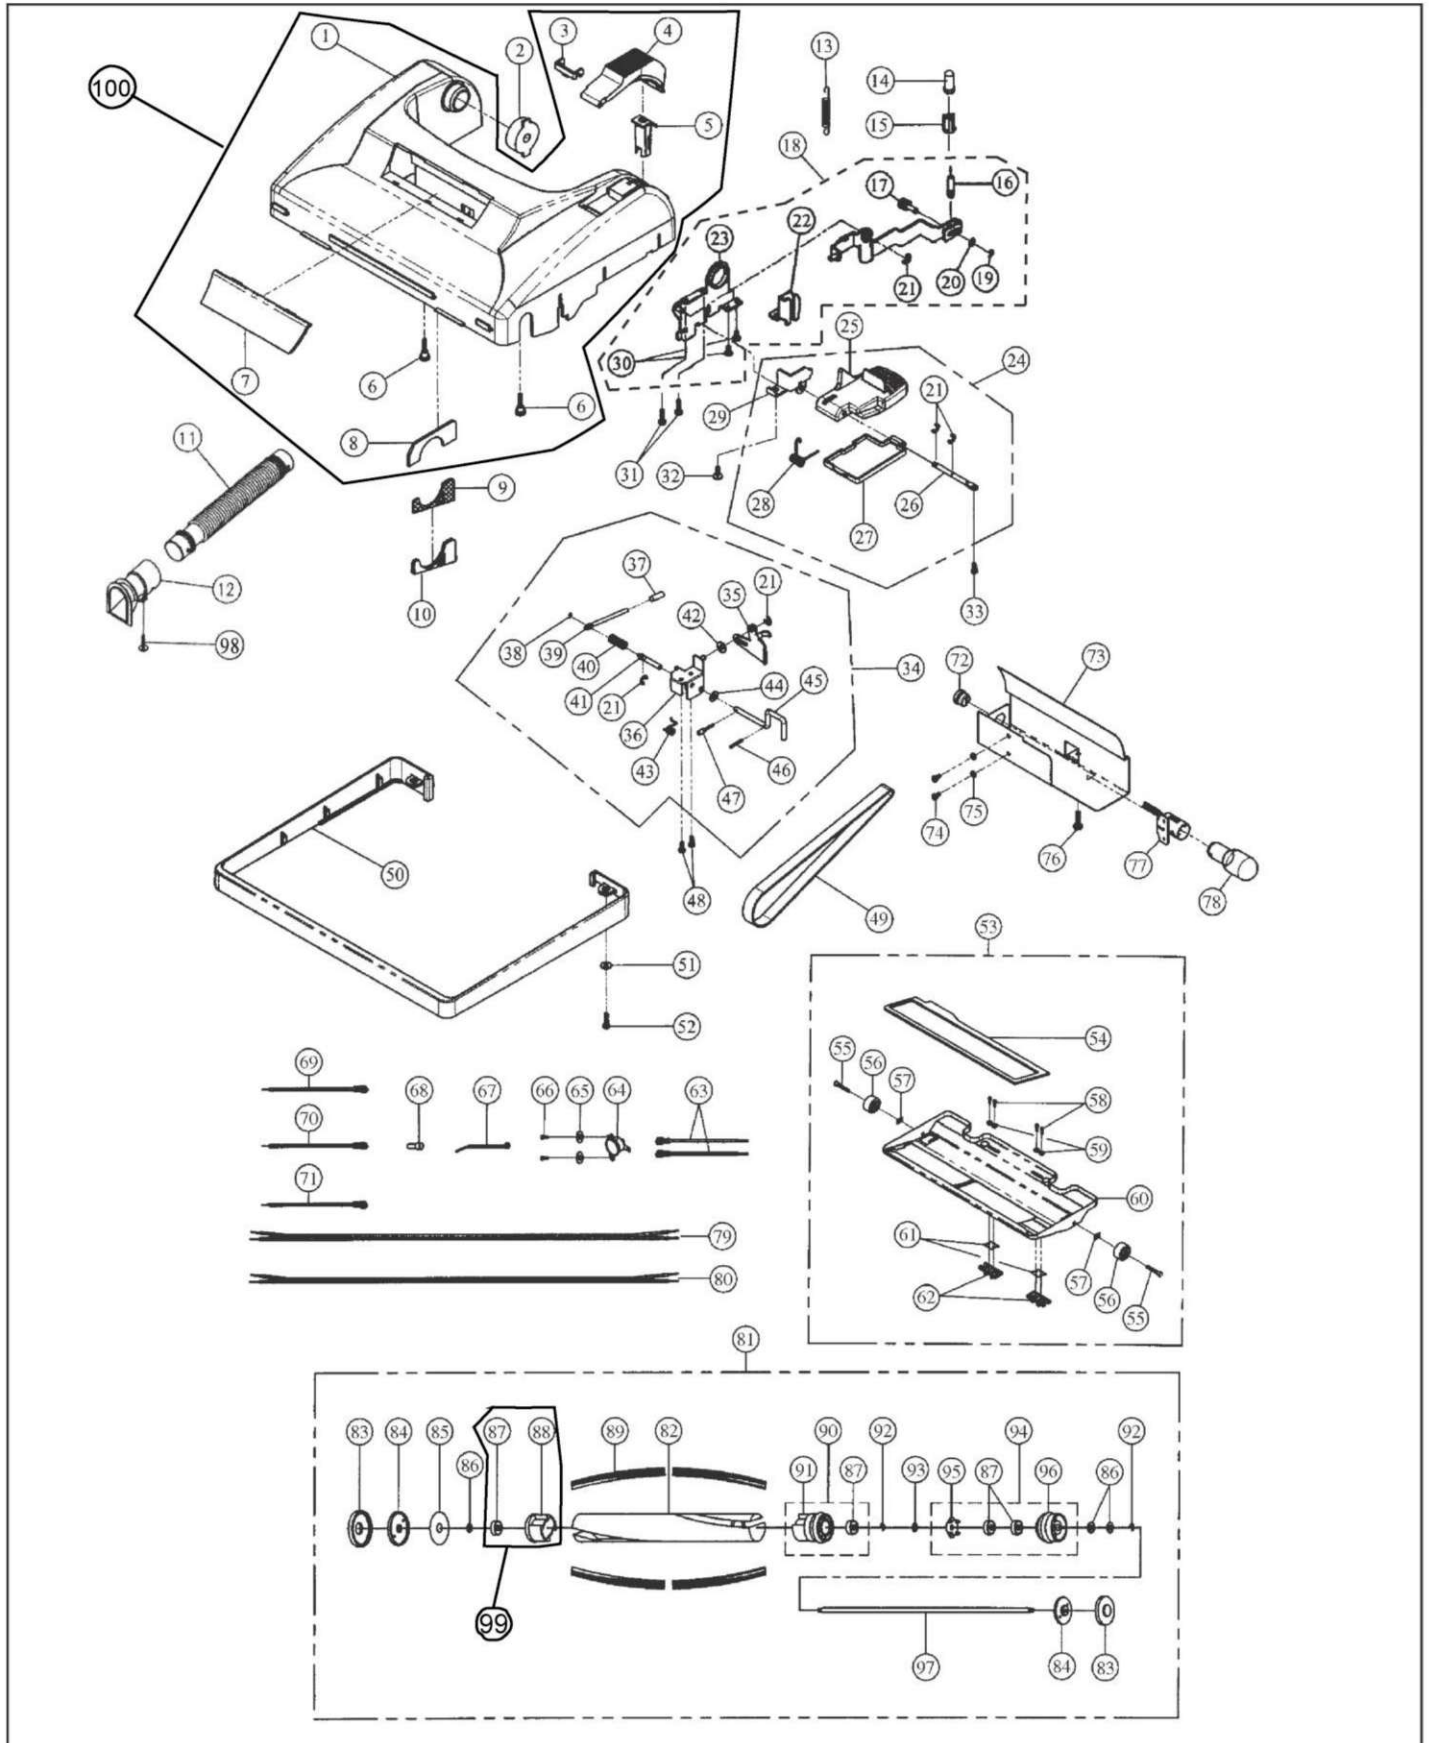

CIRRUS/PROGRADE Original & Replacement

Model CR79

Original & Replacement **CIRRUS/PROGRADE**

Model CR79

KEY	PART NO	DESCRIPTION	KEY	PART NO.	DESCRIPTION
1	C-73002	Nozzle Housing (Green)	53	C-76100	Bottom Plate Assembly
2	C-73400	Plastic Bushing (Black)	54	C-76001	Bottom Plate Seal
3	C-73630	Clutch Pedal Pivot (Gray)	55	C-71010	Front Wheel Pin
4	C-73632	Carpet/Floor Pedal (Gray)	56	C-71011	Front Wheel (Black)
5	C-73634	Clutch Pedal Ring Holder (Black)	57	C-77015	Push-On Nut
6	C-77039	Bottom Plate Lock Screw	58	C-77016	Screw
7	C-73410	Clear Lens	59	C-77017	Bottom Plate Latch Washer
8	C-73480	Nozzle Housing Felt Packing	60	C-76101	Bottom Plate
9	C-73484	Vented Support Felt Packing	61	C-77018	Bottom Plate Latch Spring
10	C-73482	Vented Support Fitting	62	C-76400	Bottom Plate Latch (Black)
11	C-40007	Nozzle Hose	63	C-36908	Lead Wire (Black)
12	C-73430	Nozzle Inlet	64	C-36005	Thermal Switch
13	C-77048	Clutch Crank Rod Spring	65	C-77005	Washer
14	C-73635	Upper Clutch Pedal Ring (Black)	66	C-77047	Screw
15	C-73636	Lower Clutch Pedal Ring (Black)	67	C-32003	Cord Clip
16	C-73637	Clutch Pedal Ring Pin %	68	SS-3270	Wire Nut
17	C-73638	Clutch Crank Rod Pin	69	C-36908	Vacuum Sensor Cord
18	C-73647	Clutch Crank Rod Ass'y (Includes Items 16-23, 30)	70	C-36910	Lead Wire Red
19	C-77049	E-Clip	71	C-36912	Lead Wire White
20	C-77050	Washer	72	C-36914	Wire Bushing
21	C-77051	E-Clip	73	C-73412	Reflector
22	NLA	Clutch Crank Rod Pin Holder (Order C-73647)	74	C-77046	Screw
23	C-73641	Pedal Frame Holder	75	C-77045	Spring Washer
24	C-73642	Foot Pedal Complete (Gray)	76	C-70000	Screw
25	C-73643	Foot Pedal (Gray)	77	C-73414	Bulb Socket
26	C-73782	Foot Pedal Shaft	78	FA-3515	Light Bulb
27	C-73792	Rear Belt Cover (Gray)	79	C-36902	Lead Wire (White)
28	C-77042	Foot Pedal Spring	80	C-36900	Lead Wire (Black)
29	C-73646	Pedal Frame	81	C-20002	Agitator Assembly
30	C-77046	Screw	82	C-20500	Agitator Core
31	C-77043	Screw	83	C-20510	Rubber End Cover (Black)
32	C-77052	Screw	84	C-20512	End Cap
33	C-77032	Screw	85	C-77036	Agitator Felt Washer
34	C-73500	Clutch Crank Rod Frame Complete	86	C-77037	Washer
35	C-73502	Clutch Crank Rod	87	C-62000	Agitator Bearing
36	C-73504	Clutch Crank Rod Frame	88	C-20514	Agitator Bearing Holder
37	NLA	Clutch Lever Boot (Order C-73500)	89	C-22000	Brush Strip
38	C-77053	E-Clip	90	C-20524	Clutch Pulley (Large) Complete
39	C-73508	Clutch Lever	91	C-20525	Clutch Pulley (Large)
40	C-77054	Clutch Crank Rod Spring	92	C-77028	E-Clip
41	C-73510	Clutch Crank Rod Frame Shaft	93	C-77038	Washer
42	C-77055	Washer	94	C-20526	Clutch Pulley (Small) Complete
43	C-77056	Rod Frame Shaft Spring	95	C-20528	Clutch Pulley (Small) Cover
44	C-77037	Washer	96	C-20527	Clutch Pulley (Small)
45	C-73512	Clutch Crank Rod	97	C-20522	Agitator Shaft
46	C-77057	Spring Pin	98	C-77040	Screw
47	C-73514	Clutch Crank Rod Pin	99	C-20515	Bearing Holder With Bearing
48	C-77032	Screw	100	C-73003	Nozzle Housing Assembly (Green)
49	C-10000	Belt 2 Pk		C-77008	Screw
50	C-74102	Furniture Guard (Gray)			
51	C-77044	Washer			
52	C-77000	Screw			

NLA = N