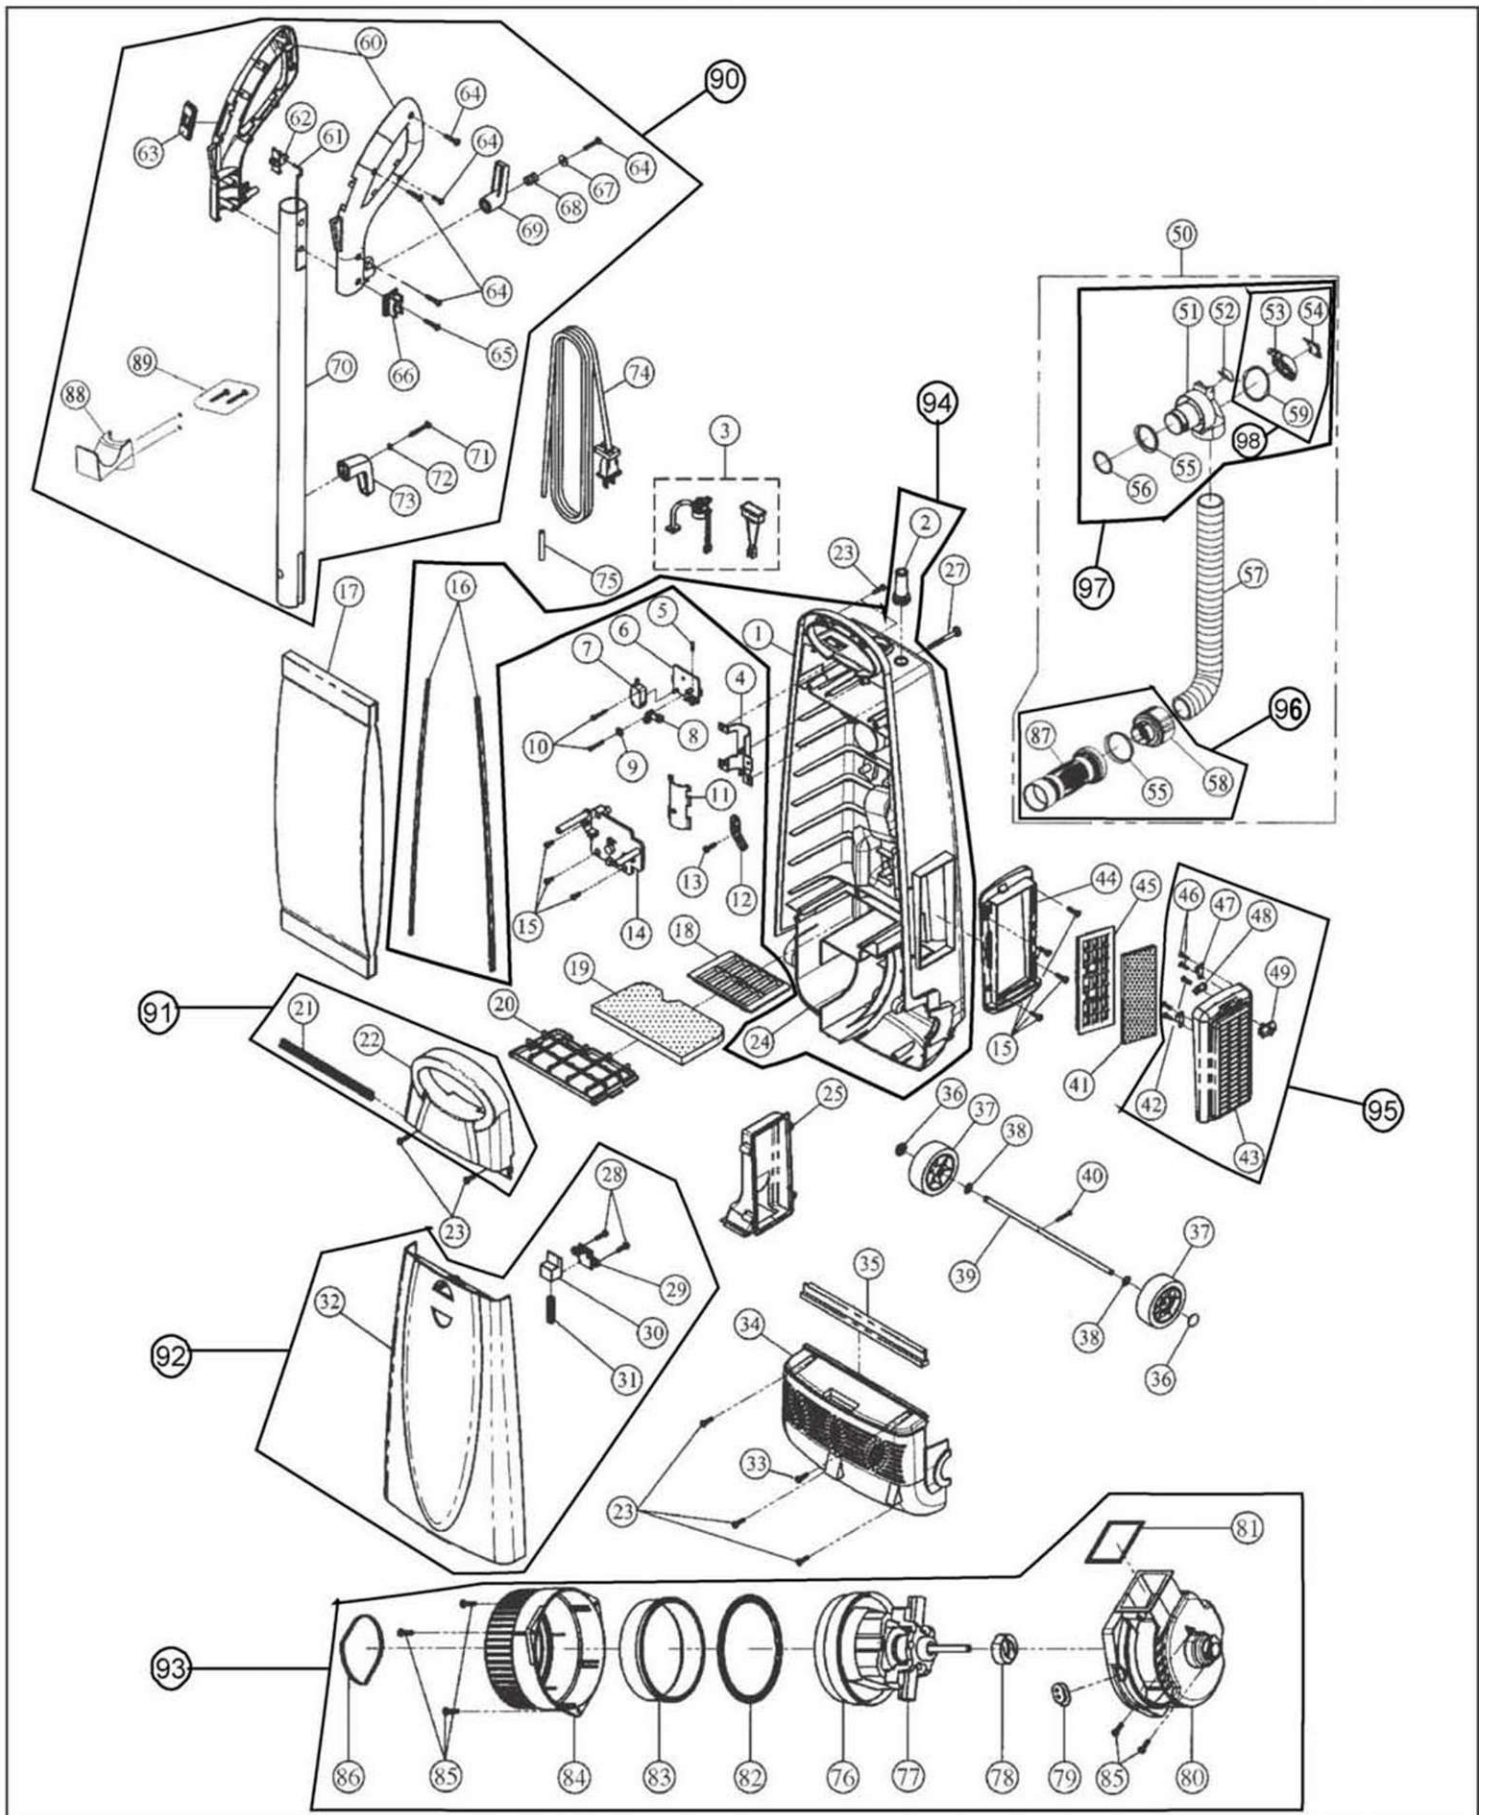

# Original & Replacement **CIRRUS/PROGRADE**

Model CR79

KEY	PART NO	DESCRIPTION	KEY	PART NO.	DESCRIPTION
1	C-75005	Dust Compartment (Green)	46	C-77035	Screw
2	C-32002	Rubber Boot (Gray)	47	C-75890	Filter Cover Fitting
3	C-36400	Vacuum Sensor & Fullbag Indicator	48	C-75895	Filter Cover Knob Fitting
4	C-70590	Handle Fitting (Rear)	49	C-75898	Filter Cover Knob (Gray)
5	C-77023	Switch Activator Spring	50	C-40006	Stretch Hose Complete (Gray)
6	C-75092	Switch Mounting Plate	51	C-75055	Suction Inlet (Gray)
7	C-36000	Switch	52	C-77031	Suction Inlet Lid Spring
8	C-34520	Switch Activator	53	C-75054	Suction Inlet Lid (Gray)
9	C-77024	Plastic Washer	54	C-75056	Suction Control Slide (Gray)
10	C-77025	Screw	55	C-76080	Suction Inlet Seal (Large)
11	C-70591	Handle Fitting (Front)	56	C-76081	Suction Inlet Seal (Small)
12	C-32002	Cord Holder (Black)	57	C-40052	Stretch Hose (36cm)
13	C-77032	Screw	58	C-45001	Hose Cuff (Gray)
14	C-75090	P.C. Board Holder	59	C-76020	Suction Inlet Cover Seal
15	C-77003	Screw	60	C-70251	Handle Grip Set (Gray)
16	C-76900	Dust Compartment Side Seals	61	C-34500	Handle Lever Switch Rod
17	C-14000	HEPA Type Paper Bag 6 Pk	62	C-34505	Switch Knob
17	C-14005	Paper Bag Micro Filtration 12 Pk	63	C-34511	Switch Window (Gray)
18	C-18420	Filter Support Screen	64	C-77000	Screw
19	C-18007	Secondary Carbon Filter	65	C-77003	Screw
20	C-18422	Bag Supporter (Red)	66	C-70521	Handle Side Clip (Gray)
21	C-76902	Dust Cover Seal	67	C-77005	Washer
22	C-75904	Switch Housing Cover (Green)	68	C-77010	Cord Hook Spring
23	C-77026	Screw	69	C-70505	Upper Cord Hook (Gray)
24	C-76022	Motor Compartment Seals	70	C-70002	Handle Tube
25	C-75899	Motor Exhaust Housing W/Gasket	71	C-77012	Screw
27	C-77030	Handle Screw	72	C-77014	Spring Washer
28	C-77000	Screw	73	C-70506	Lower Cord Hook (Gray)
29	C-75804	Release Button Cover (Gray)	74	C-30005	Power Cord 33' 17/2 (Gray)
30	C-75027	Cover Release Button (Gray)	75	C-32090	Cord Protector
31	C-77027	Cover Release Button Spring	76	C-60005	Lamb Motor
32	C-75502	Dust Compartment Cover (Green)	77	C-63005	Carbon Brush
33	C-77021	Screw	78	C-62010	Motor Mount (Front)
34	C-79037	Motor Cover (Green)	79	C-32600	Cord Clip Rubber
35	C-76010	Motor Cover Seal	80	C-62020	Motor Support Cover (Black)
36	C-71505	Cap Nut	81	C-76030	Motor Support Cover Foam
37	C-71001	Rear Wheel (Black)	82	C-62025	Motor Mount (Rear)
38	C-77033	Washer	83	C-62030	Motor Bushing
39	C-71003	Rear Wheel Shaft	84	C-62033	Motor Support Housing (Black)
40	C-77034	Screw	85	C-70000	Screw
41	C-18052	Electrostatic Filter	86	C-76033	Motor Support Housing Foam
42	C-77035	Screw	87	NLA	Long Hose Cuff
43	C-75822	Filter Cover (Green)	88	C-75063	Hose Rack
44	C-75826	Filter Holder (Green)	89	C-77034	Screw
45	C-75827	Electrostatic Filter Holder Assembly (Red)	90	C-70011	Handle Assembly
			91	C-75905	Switch Cover Assembly (Green)
			92	C-75503	Bag Door Assembly (Green)
			93	C-60006	Motor Assembly
			94	C-75006	Dirt Compartment Assembly
			95	C-75823	Filter Cover Assembly (Green)
			96	C-45001	Long Cuff Assembly
			97	C-75046	Suction Inlet Assembly (Green)
			98	C-75059	Suction Inlet Lid Assembly (Gray)