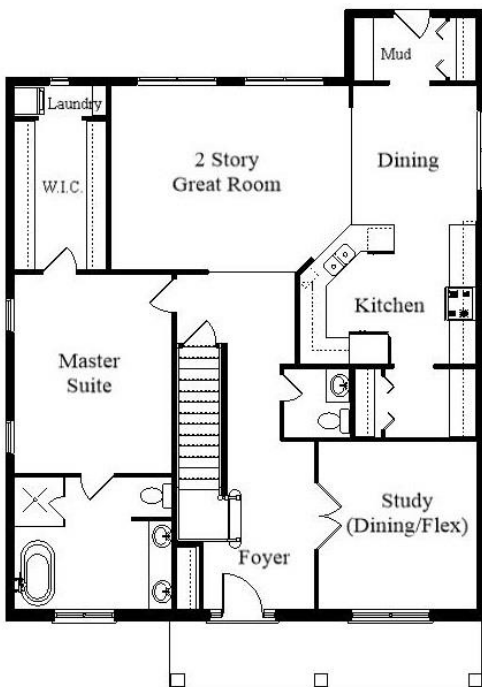

Your Land Your Style Your Home Your Way Design + Build = Your Best Value

In Town 5031
2360 Sq.Ft.

The **Kraus** Company
DESIGN BUILD

248-972-5549

Copyright © 2019 Kraus Design Build
All Rights Reserved

Setting the New Standard Since 1987