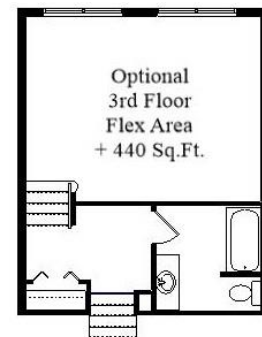

Your Land Your Style Your Home Your Way Design + Build = Your Best Value

In Town 5031
2360 Sq.Ft.

The **Kraus** Company
DESIGN BUILD

248-972-5549

Copyright © 2019 Kraus Design Build
All Rights Reserved

Setting the New Standard Since 1987