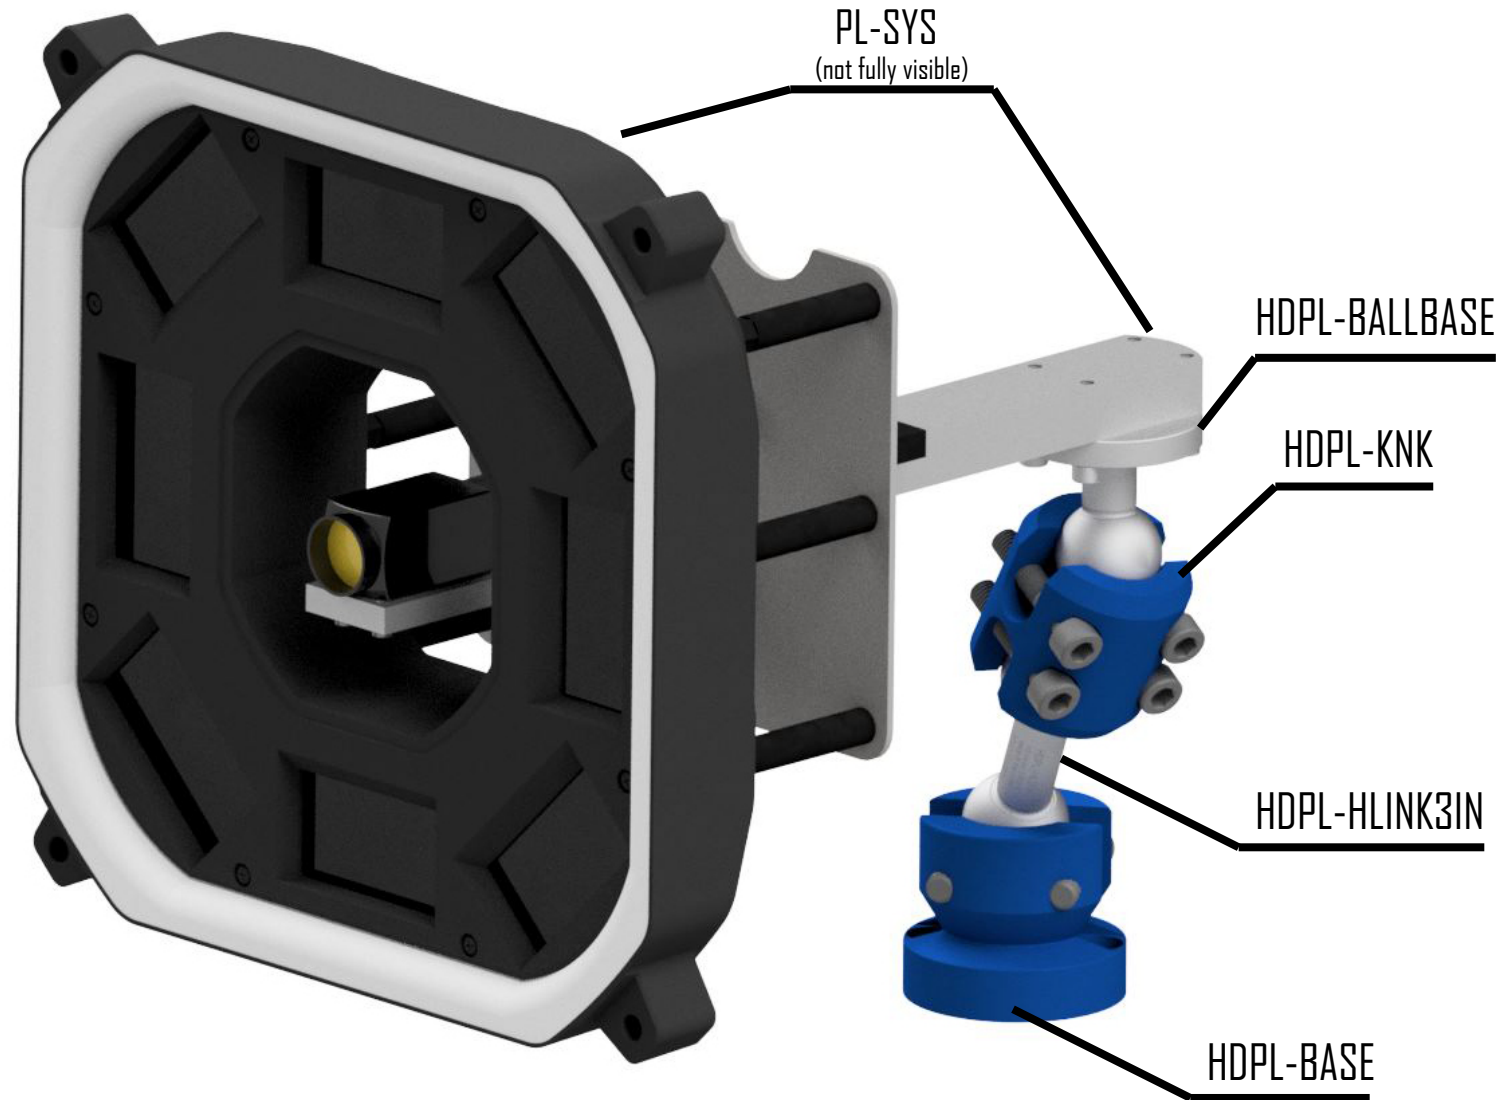

# ADandD P/N PL-SYS1

Mounting for Keyence CV-H035 C/M Camera

Mounts with included (2) S.H.C.S. - M3-0.5mm X 12mm 18-8SS

# Sample Setup Application

Sample Setup shown with specified Camera and CA-DQP25X Light.