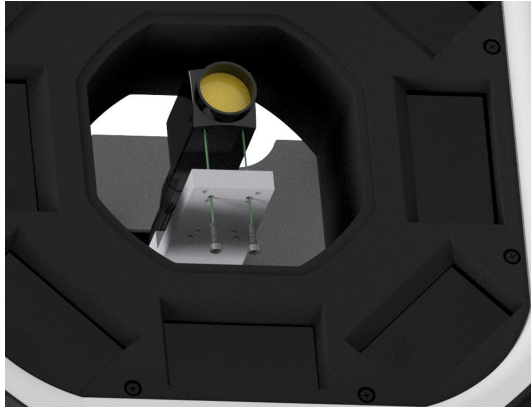

# ADandD P/N PL-SYS1

Mounting for Keyence CV-H035 C/M Camera

Mounts with included (2) S.H.C.S. - M3-0.5mm X 12mm 18-8SS

# Sample Setup Application

Sample Setup shown with specified Camera and CA-DQP25X Light.