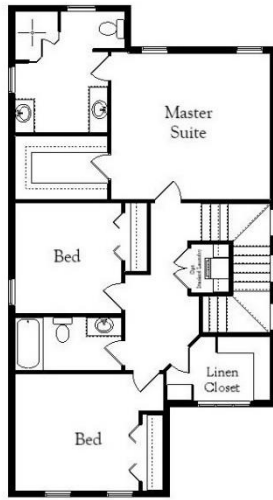

Your Land Your Style Your Home Your Way
Design + Build = Your Best Value

In-Town 4045 D LS
1975 Sq.Ft.
Multi Generation

Copyright © 2022 Kraus Design Build
All Rights Reserved

Setting the New Standard

Your Land Your Style Your Home Your Way
Design + Build = Your Best Value

In-Town 4045 D (MG)
2020 Sq.Ft.

Copyright © 2022 Kraus Design Build
All Rights Reserved

Setting the New Standard