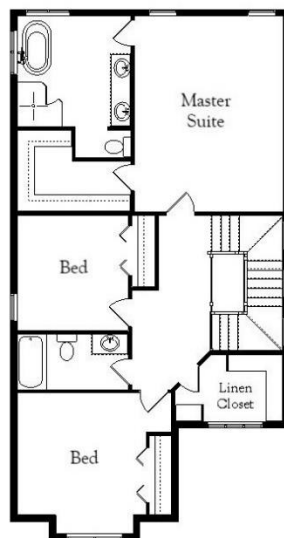

Your Land Your Style Your Home Your Way
Design + Build = Your Best Value

In-Town 4045 D LS
1975 Sq.Ft.
Multi Generation

Copyright © 2022 Kraus Design Build
All Rights Reserved

Setting the New Standard

Your Land Your Style Your Home Your Way
Design + Build = Your Best Value

In-Town 4045 D (MG)
2020 Sq.Ft.

Copyright © 2022 Kraus Design Build
All Rights Reserved

Setting the New Standard