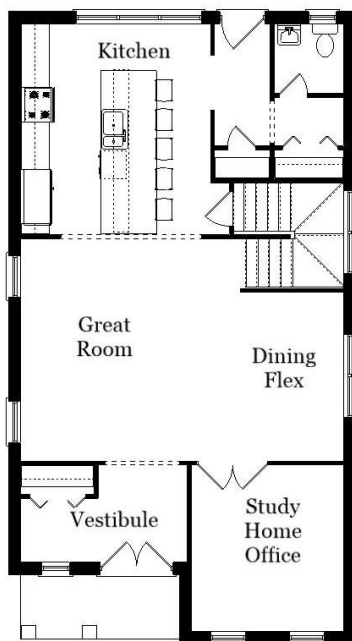

Your Land Your Style Your Home Your Way
Design + Build = Your Best Value

In-Town 4028 D 2075 Sq. Ft.

Copyright © 2020 Kraus Design Build
All Rights Reserved

3rd
Floor
Option

Designed for Your
40' x 120'+ Lot
All Plans
Customizable