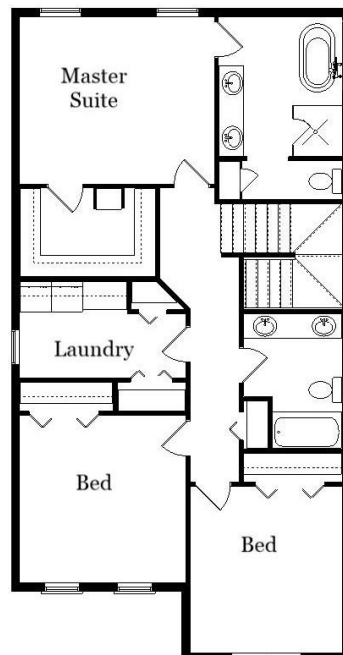

Your Land Your Style Your Home Your Way
Design + Build = Your Best Value

In-Town 4028 D 2075 Sq. Ft.

Copyright © 2020 Kraus Design Build
All Rights Reserved

3rd
Floor
Option

Designed for Your
40' x 120'+ Lot
All Plans
Customizable