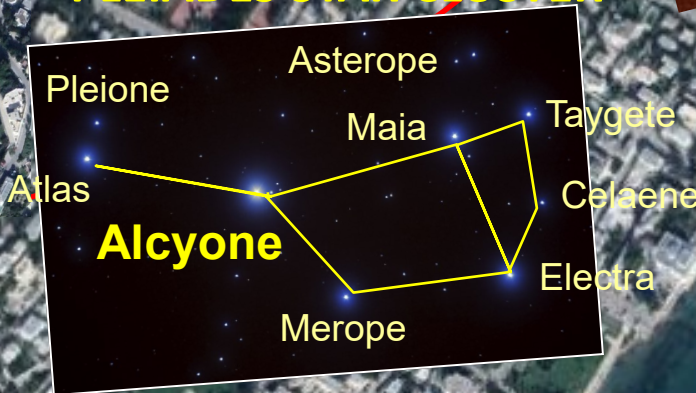

CARTHAGE CYDONIA STAR MAP

TUNISIA

CYDONIA MARTS TRIANGULATION PATTERN

Military Harbor

Kothoa

Amphitheater
FACE OF ALA-LU

Carthage Theater
D&M PENTAGON

Odeon

THE MARTIAN MOTIF
CYDONIA, MARS

40°44'33.60N 09°27'40.29W

FACE OF ALA-LU

D&M
PYRAMID

PLEIADES CITY

PLEIADES STAR CLUSTER

Cathedral
PLEIADES CITY
Byrsa Hill

Google Earth