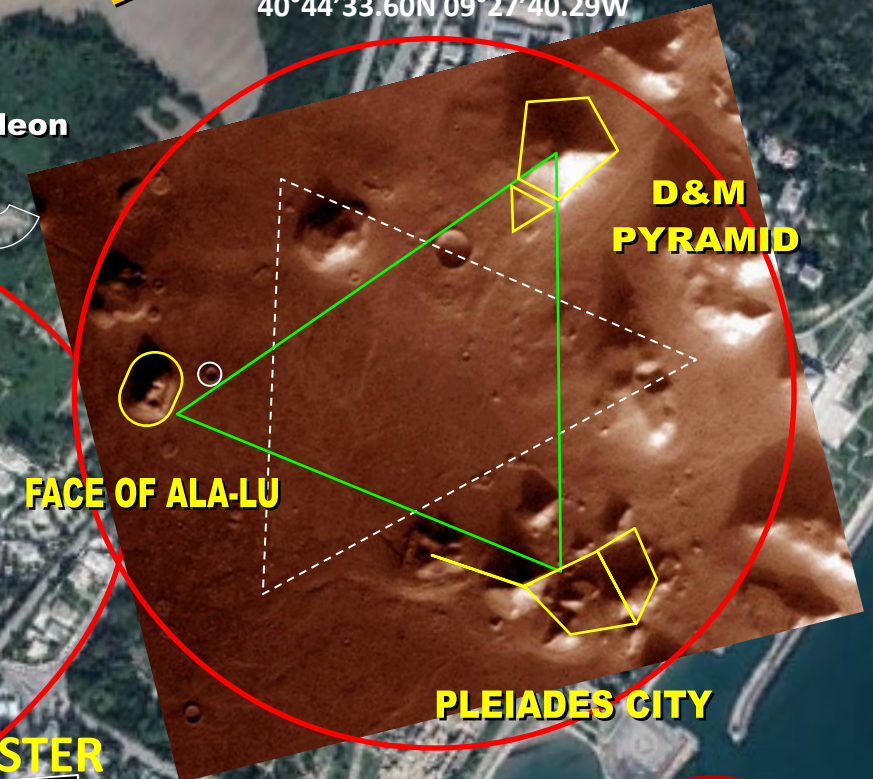

CARTHAGE CYDONIA STAR MAP

TUNISIA

CYDONIA MARTS TRIANGULATION PATTERN

Military Harbor

Kothoa

Amphitheater
FACE OF ALA-LU

Carthage Theater
D&M PENTAGON

Odeon

THE MARTIAN MOTIF
CYDONIA, MARS

40°44'33.60N 09°27'40.29W

FACE OF ALA-LU

D&M
PYRAMID

PLEIADES CITY

PLEIADES STAR CLUSTER

Cathedral
PLEIADES CITY
Byrsa Hill

Google Earth

Imagery Date: 11/22/2018 36°51'11.87" N 10°19'23.90" E elev 0 ft eye alt 9036 ft