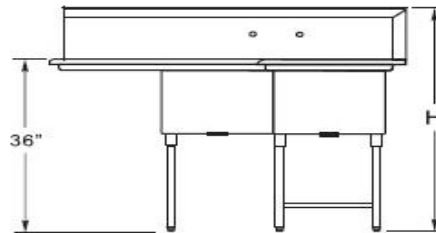

## SPECIFICATION

Stainless Steel Sink  
Corner  
3-TUB-2DB

### Quality Engineered

- \*All made of type 304 stainless steel
- \*Stainless steel legs with cross bracing for firm support.
- \*Extra welded under tubs for longevity.
- \*Strainers included.

Product Number	Ga	DBRD Side	DBRD length	Bowl Size (Inch)			Overall Size (Inch)		
				W	L	D	W	L	H
WH 1818-3C	18	L&R	18	18	18	12	57 1/2	57 1/2	45
→ WH 2424-3C	16	L&R	22 1/2	24	24	14	75	75	45