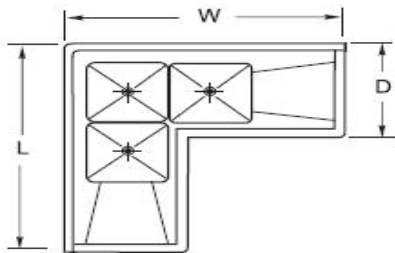

## SPECIFICATION

Stainless Steel Sink  
Corner  
3-TUB-2DB

### Quality Engineered

- \*All made of type 304 stainless steel
- \*Stainless steel legs with cross bracing for firm support.
- \*Extra welded under tubs for longevity.
- \*Strainers included.

Product Number	Ga	DBRD Side	DBRD length	Bowl Size (Inch)			Overall Size (Inch)		
				W	L	D	W	L	H
WH 1818-3C	18	L&R	18	18	18	12	57 1/2	57 1/2	45
→ WH 2424-3C	16	L&R	22 1/2	24	24	14	75	75	45