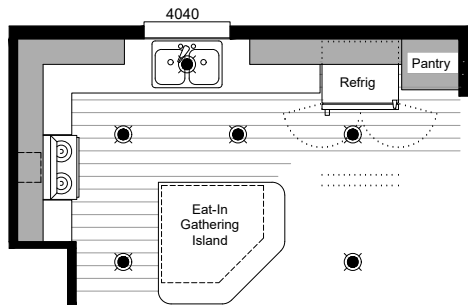

Golden Pacific II Santa Rosa

Option Gathering Island

Option Chef Wedge Kitchen

24 Wide
Square Footage:
24x33 = 789 Sq. Ft.
24x35 = 836 Sq. Ft.
24x37 = 884 Sq. Ft.
(NIC Porch)

27 Wide
Square Footage:
27x33 = 900 Sq. Ft.
27x35 = 954 Sq. Ft.
27x37 = 1008 Sq. Ft.
(NIC Porch)