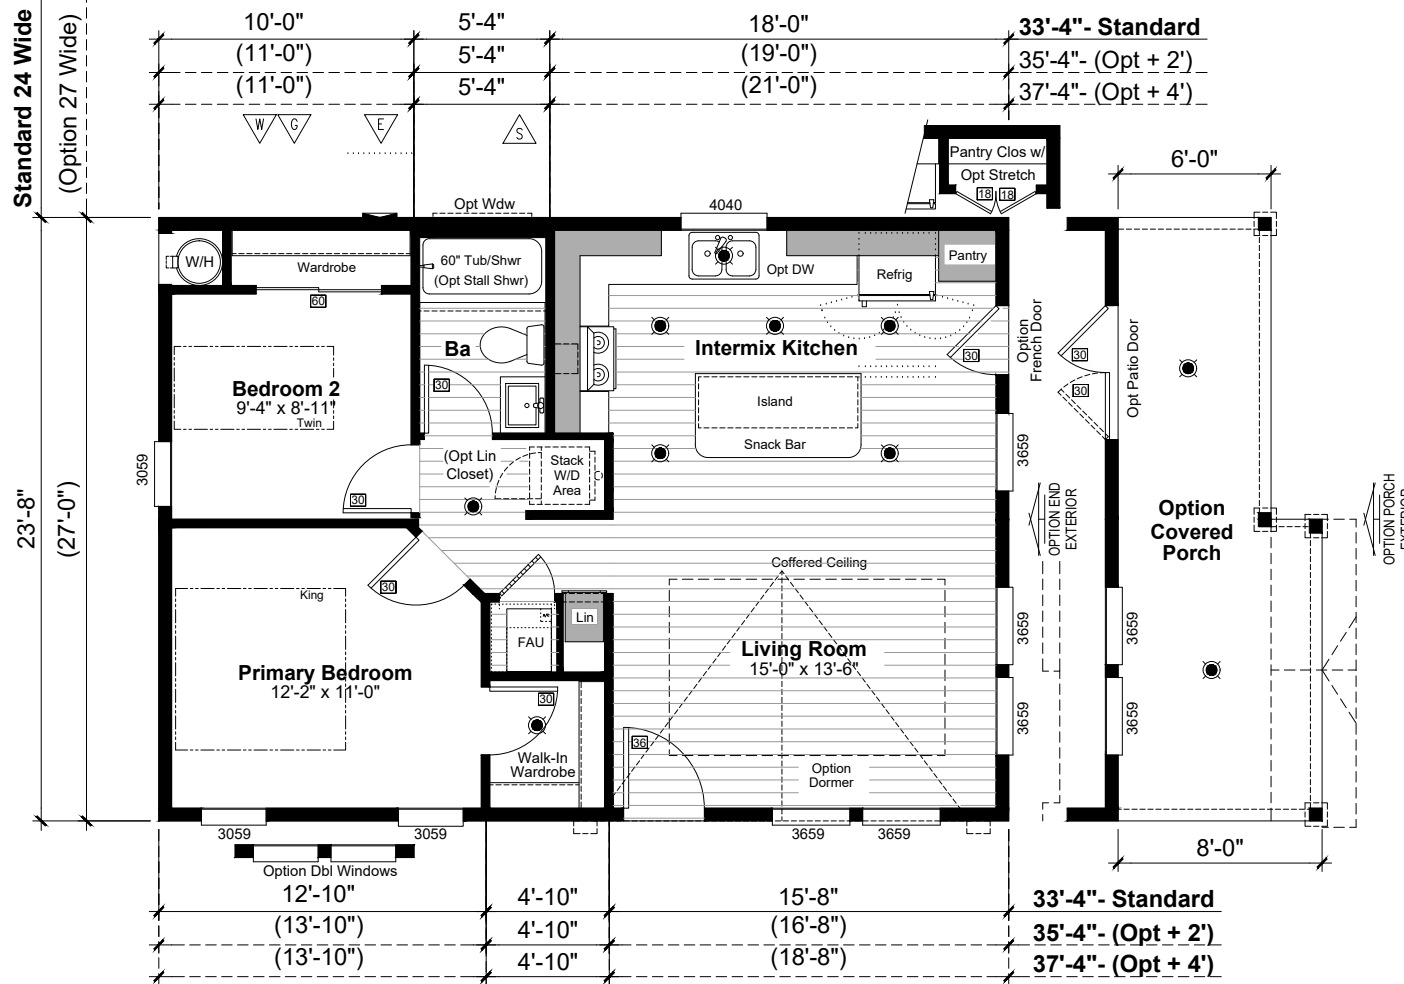

Golden Pacific II Santa Rosa

Option Gathering Island

Option Chef Wedge Kitchen

24 Wide
Square Footage:
24x33 = 789 Sq. Ft.
24x35 = 836 Sq. Ft.
24x37 = 884 Sq. Ft.
(NIC Porch)

27 Wide
Square Footage:
27x33 = 900 Sq. Ft.
27x35 = 954 Sq. Ft.
27x37 = 1008 Sq. Ft.
(NIC Porch)

ADU Floorplan/
MHC Community Floorplan
GPII-2433-2A
(3.0) 02.08.21 dh