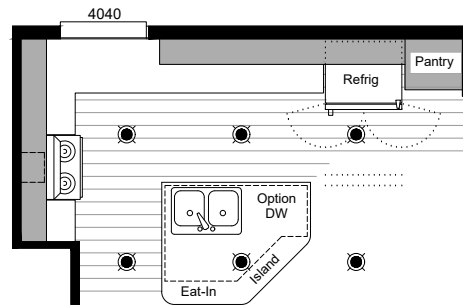

Golden Pacific II Santa Rosa

Option Gathering Island

Option Chef Wedge Kitchen

24 Wide
Square Footage:
24x33 = 789 Sq. Ft.
24x35 = 836 Sq. Ft.
24x37 = 884 Sq. Ft.
(NIC Porch)

27 Wide
Square Footage:
27x33 = 900 Sq. Ft.
27x35 = 954 Sq. Ft.
27x37 = 1008 Sq. Ft.
(NIC Porch)