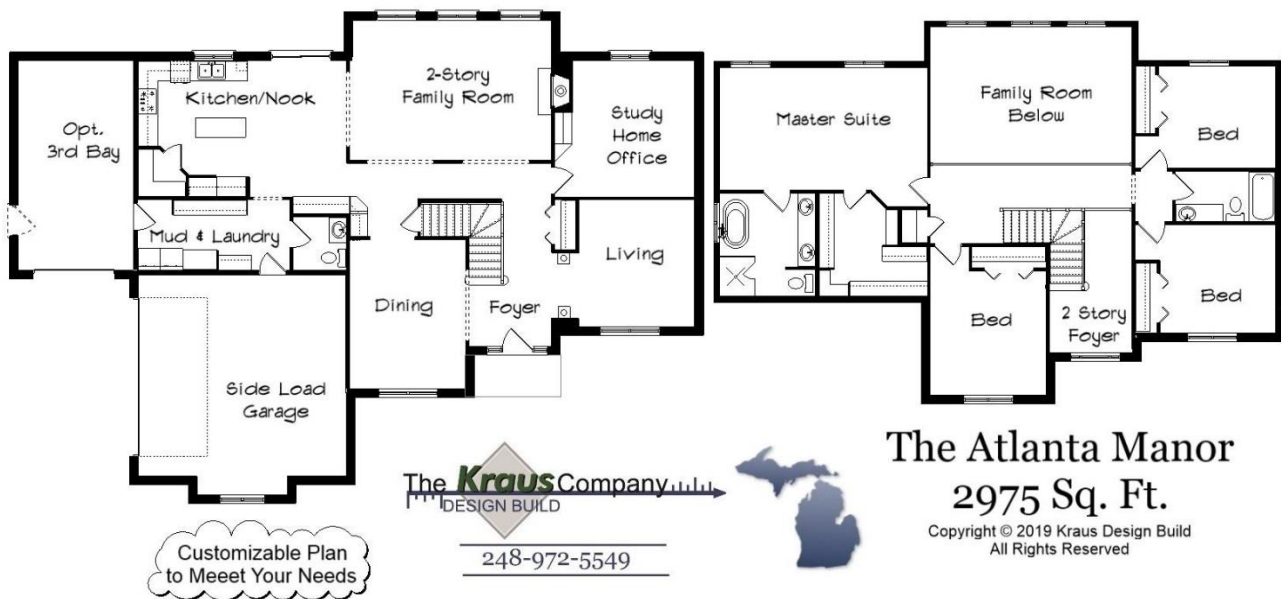

Your Land Your Style Your Home Your Way
Design + Build = Your Best Value

Setting the New Standard