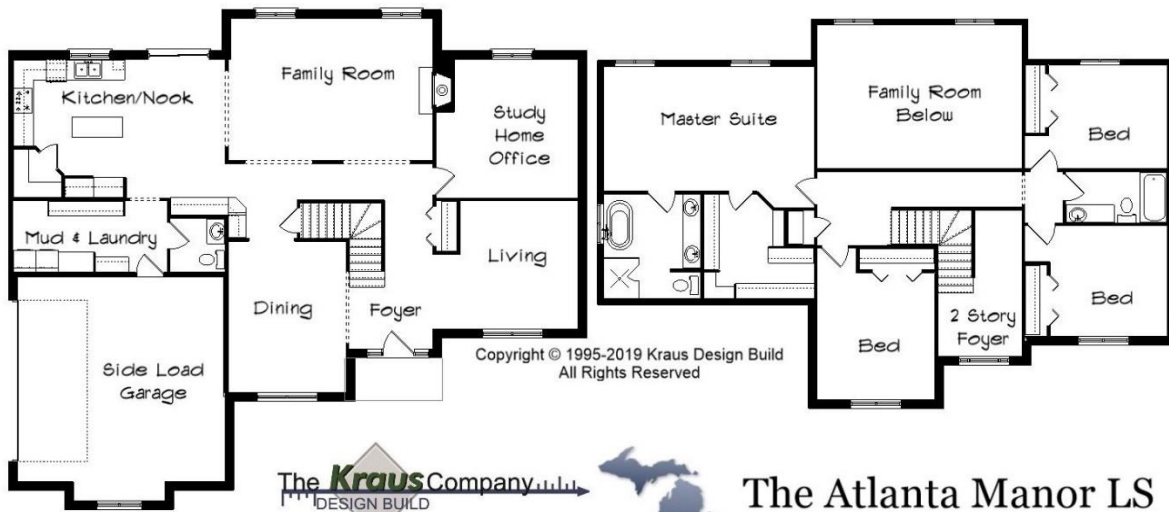

The **Kraus** Company
DESIGN BUILD
248-972-5549

The Atlanta Manor II
3125 Sq. Ft.

Copyright © 2019 Kraus Design Build
All Rights Reserved

Setting the New Standard

Your Land Your Style Your Home Your Way

Design + Build = Your Best Value

www.krausbuild.com

Customizable Plan
to Meet Your Needs

The **Kraus** Company
DESIGN BUILD

248-972-5549

The Atlanta Manor LS
2975 Sq. Ft.

Setting the New Standard