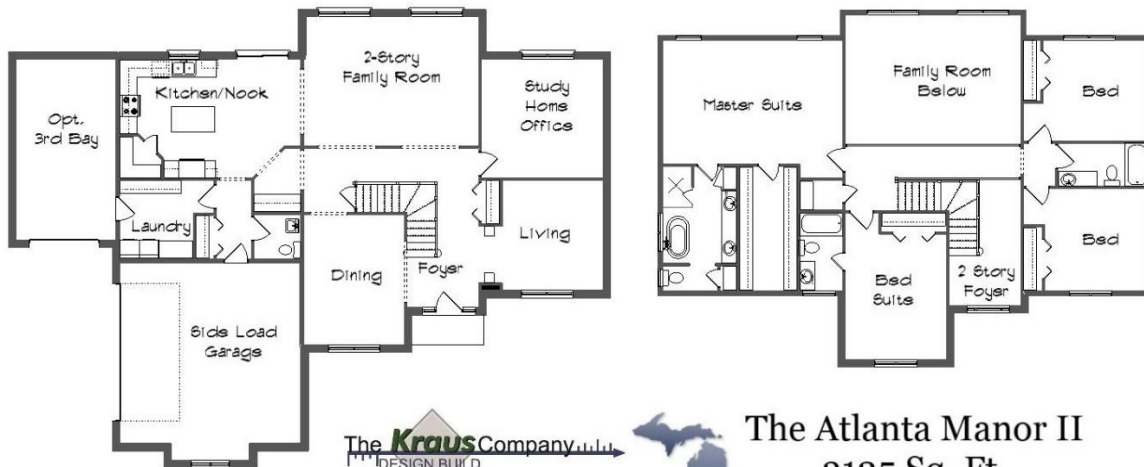

Your Land Your Style Your Home Your Way

Design + Build = Your Best Value

Customizable Plan
to Meet Your Needs

The **Kraus** Company
DESIGN BUILD
248-972-5549

The Atlanta Manor II
3125 Sq. Ft.

Copyright © 2019 Kraus Design Build
All Rights Reserved

Setting the New Standard