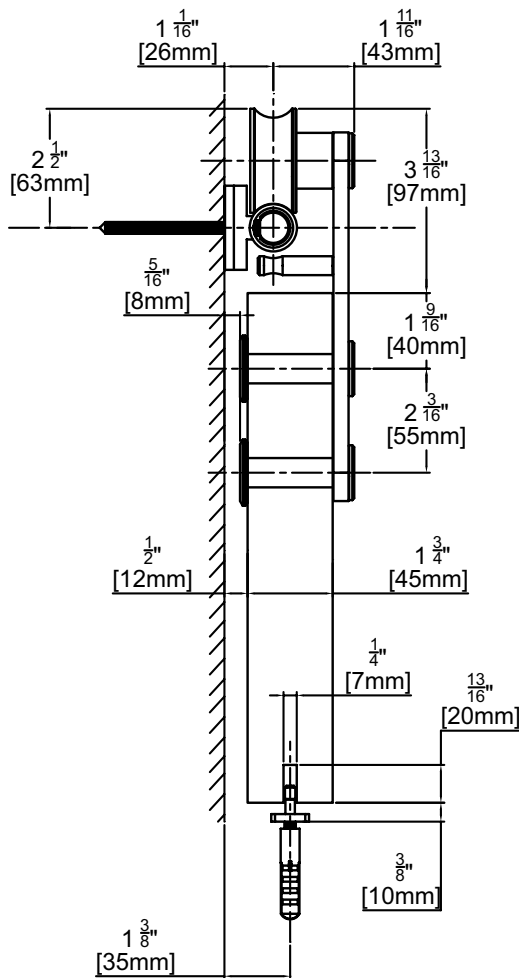

TEN YEAR LIMITED WARRANTY

Door Type	Set Type	Size	Finish	Track Length	Door Width
WD	T5	06	SS	78-3/4"	36"
WD	T5	08	SS	98-7/16"	48"
WD	T5	06	DB	78-3/4"	36"
WD	T5	08	DB	98-7/16"	48"