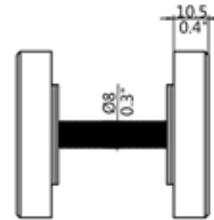

TEN YEAR LIMITED WARRANTY

Door Type	Set Type	Size	Finish	Track Length	Door Width
WD	T4	06	SS	78-3/4"	36"
WD	T4	08	SS	98-7/16"	48"

PREMIUM SLIDING BARN DOOR HARDWARE

SET DESIGN - WOOD TYPE 5

FEATURES:

- Designed for Wood Doors 1-3/4" thick face mounted hardware **Door weight up to 198 pounds per door**
- Materials:
304 stainless steel track
304 stainless steel hangers with nylon coated rollers
- Product Standards:
Product designed and tested to follow ANSI Grade 1 Standards
- Finishes Available:
Brushed Stainless Steel
Dark Bronze
- **Kits Include:**
1 ea. Stainless Steel Track with Stainless Steel wall brackets 2
ea. Stainless Steel Hangers
2 ea. Stainless Steel Track stops
1 ea. Stainless Steel Door Bottom Guide
1 ea. Installation Instructions

TEN YEAR LIMITED WARRANTY

Door Type	Set Type	Size	Finish	Track Length	Door Width
WD	T5	06	SS	78-3/4"	36"
WD	T5	08	SS	98-7/16"	48"
WD	T5	06	DB	78-3/4"	36"
WD	T5	08	DB	98-7/16"	48"

PREMIUM SLIDING BARN DOOR HARDWARE

PULLS

P71 13 92 WDSS

1-3/8" - 1-3/4"
(35 - 45mm)

P71 14 92 WDSS

1-3/8" - 1-3/4"
(35 - 45mm)

P71 14 92 WDAL

1-3/8" - 1-3/4"
(35 - 45mm)

P71 16 92 WDSS