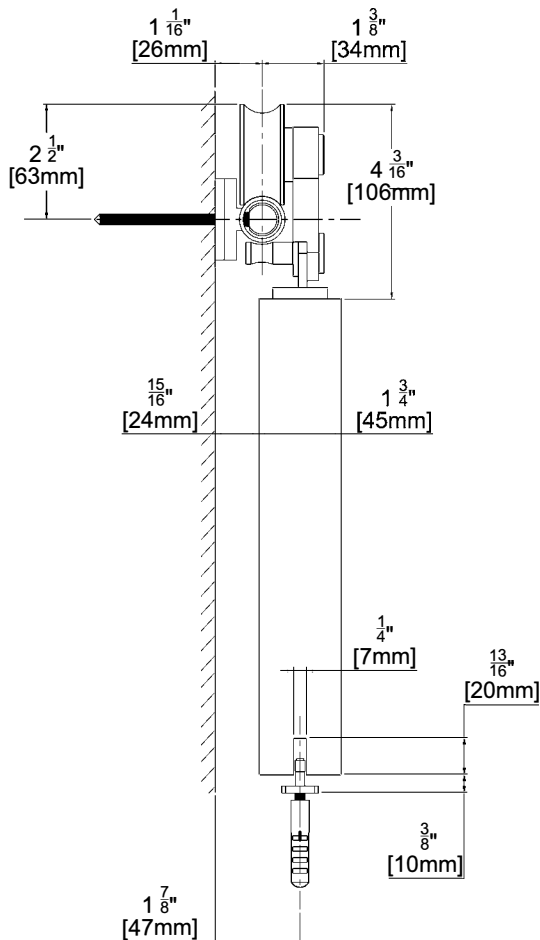

TEN YEAR LIMITED WARRANTY

Door Type	Set Type	Size	Finish	Track Length	Door Width
WD	T1SC	06	SS	78-3/4"	36"
WD	T1SC	08	SS	98-7/16"	48"

PREMIUM SLIDING BARN DOOR HARDWARE

SET DESIGN - WOOD TYPE 2

FEATURES:

- Designed for Wood Doors 1-3/4" thick top mounted hardware
Door weight up to 242 pounds per door
- Materials:
304 stainless steel track
304 stainless steel hangers with nylon coated rollers
- Product Standards:
Product designed and tested to follow ANSI Grade 1 Standards
- Finishes Available:
Brushed Stainless Steel
- **Kits Include:**
1 ea. Stainless Steel Track with Stainless Steel wall brackets
2 ea. Stainless Steel Hangers
2 ea. Stainless Steel Track stops
1 ea. Stainless Steel Door Bottom Guide
1 ea. Installation Instructions