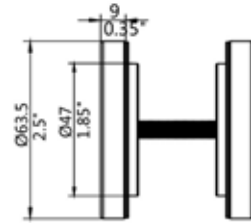

TEN YEAR LIMITED WARRANTY

Door Type	Set Type	Size	Finish	Track Length	Door Width
WD	T5	06	SS	78-3/4"	36"
WD	T5	08	SS	98-7/16"	48"
WD	T5	06	DB	78-3/4"	36"
WD	T5	08	DB	98-7/16"	48"

PREMIUM SLIDING BARN DOOR HARDWARE

PULLS

P71 13 92 WDSS

1-3/8" - 1-3/4"
(35 - 45mm)

P71 14 92 WDSS

1-3/8" - 1-3/4"
(35 - 45mm)

P71 14 92 WDAL

1-3/8" - 1-3/4"
(35 - 45mm)

P71 16 92 WDSS