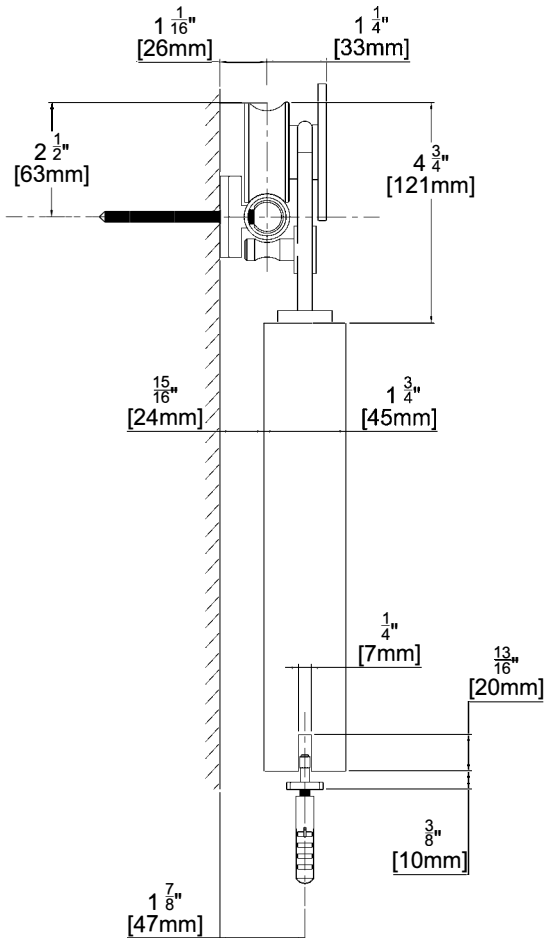

TEN YEAR LIMITED WARRANTY

Door Type	Set Type	Size	Finish	Track Length	Door Width
WD	T4	06	SS	78-3/4"	36"
WD	T4	08	SS	98-7/16"	48"