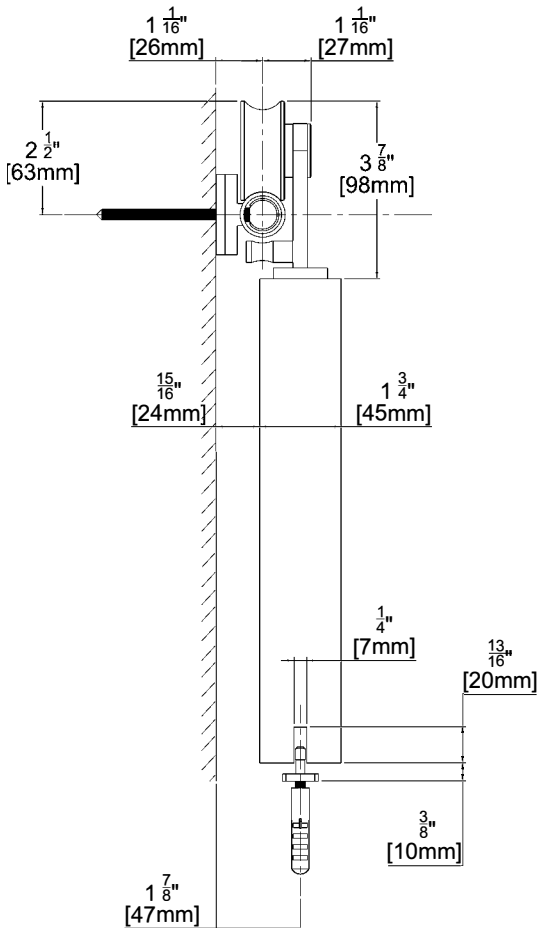

AMERICAN RUSTIC SLIDING BARN DOOR HARDWARE

Mini-Industrial.....	9
Mini-Modern	10
Mini- Ultra Modern	11

PREMIUM SLIDING BARN DOOR HARDWARE

SET DESIGN - WOOD TYPE 1

FEATURES:

- Designed for Wood Doors 1-3/4" thick top mounted hardware
Door weight up to 176 pounds per door
- Materials:
304 stainless steel track
304 stainless steel hangers with nylon coated rollers
- Product Standards:
Product designed and tested to follow ANSI Grade 1 Standards
- Finishes Available:
Brushed Stainless Steel
Dark Bronze
- **Kits Include:**
1 ea. Stainless Steel Track with Stainless Steel wall brackets
2 ea. Stainless Steel Hangers
2 ea. Stainless Steel Track stops
1 ea. Stainless Steel Door Bottom Guide
1 ea. Installation Instructions

TEN YEAR LIMITED WARRANTY

Door Type	Set Type	Size	Finish	Track Length	Door Width
WD	T1	06	SS	78-3/4"	36"
WD	T1	08	SS	98-7/16"	48"
WD	T1	06	DB	78-3/4"	36"
WD	T1	08	DB	98-7/16"	48"

PREMIUM SLIDING BARN DOOR HARDWARE

SET DESIGN - WOOD TYPE 1 SOFT CLOSE

FEATURES:

- Designed for Wood Doors 1-3/4" thick top mounted hardware
Door weight up to 176 pounds per door
- Materials:
304 stainless steel track
304 stainless steel hangers with nylon coated rollers
- Product Standards:
Product designed and tested to follow ANSI Grade 1 Standards
- Finishes Available:
Brushed Stainless Steel
- **Kits Include:**
1 ea. Stainless Steel Track with Stainless Steel wall brackets
2 ea. Stainless Steel Hangers
2 ea. Stainless Steel Track stops
1 ea. Stainless Steel Door Bottom Guide
1 ea. Installation Instructions