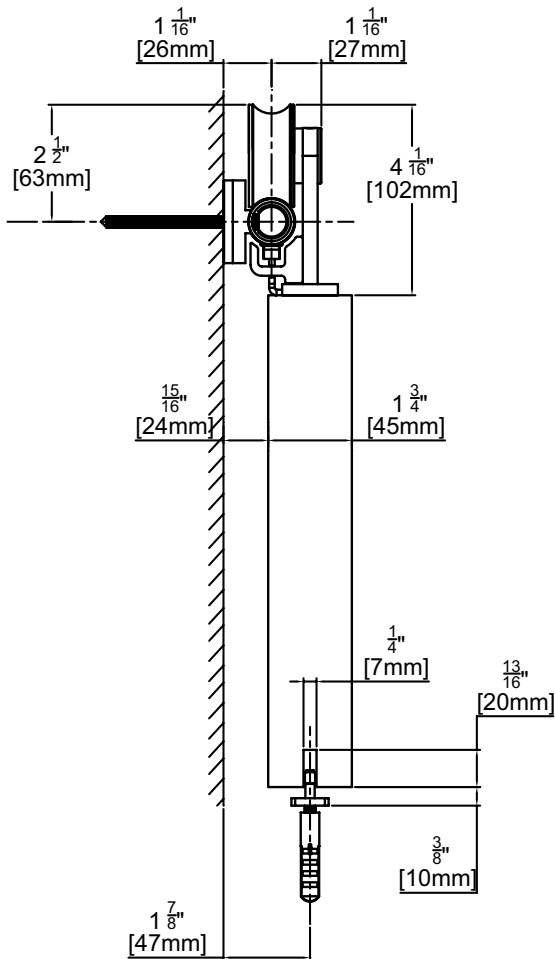

Door Type	Set Type	Size	Finish	Track Length	Door Width
WD	T1SC	06	SS	78-3/4"	36"
WD	T1SC	08	SS	98-7/16"	48"