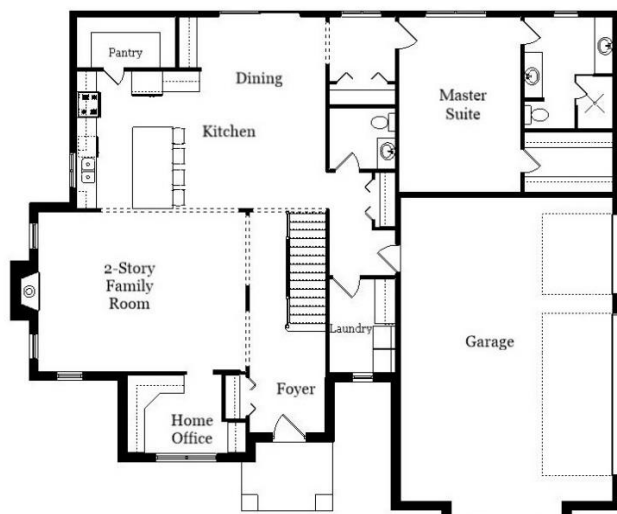

Your Land Your Style Your Home Your Way

Design + Build = Your Best Value

www.krausbuild.com

Park Lake Trail
2675 Sq. Ft.

Copyright © 2022 Kraus Design Build
All Rights Reserved

The **Kraus** Company
DESIGN BUILD
248-972-5549