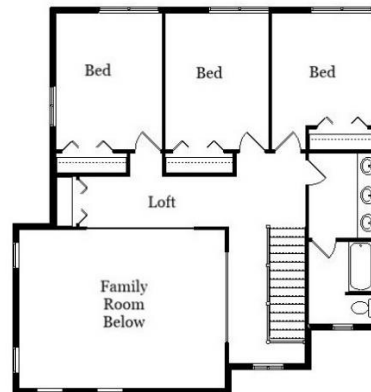

Your Land Your Style Your Home Your Way

Design + Build = Your Best Value

www.krausbuild.com

Park Lake Trail
2675 Sq. Ft.

Copyright © 2022 Kraus Design Build
All Rights Reserved

The **Kraus** Company
DESIGN BUILD
248-972-5549