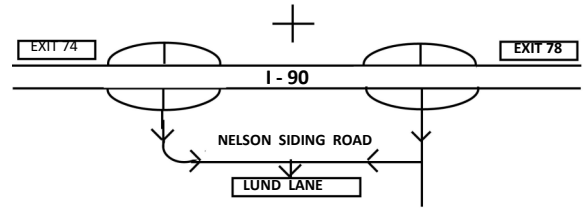

Cle Elum, WA 2020

Celebrating 49 Years!

From Seattle: Take exit 74, at stop sign turn Right onto Nelson Siding Road, go approximately 1.8 miles, turn Right onto Lund Lane and follow road to Circle 8.
 From Spokane: Take exit 78, at stop sign turn Left, take Right onto Nelson Siding Road, go approximately 2.6 miles, turn Left at Lund Lane and follow to Circle 8.