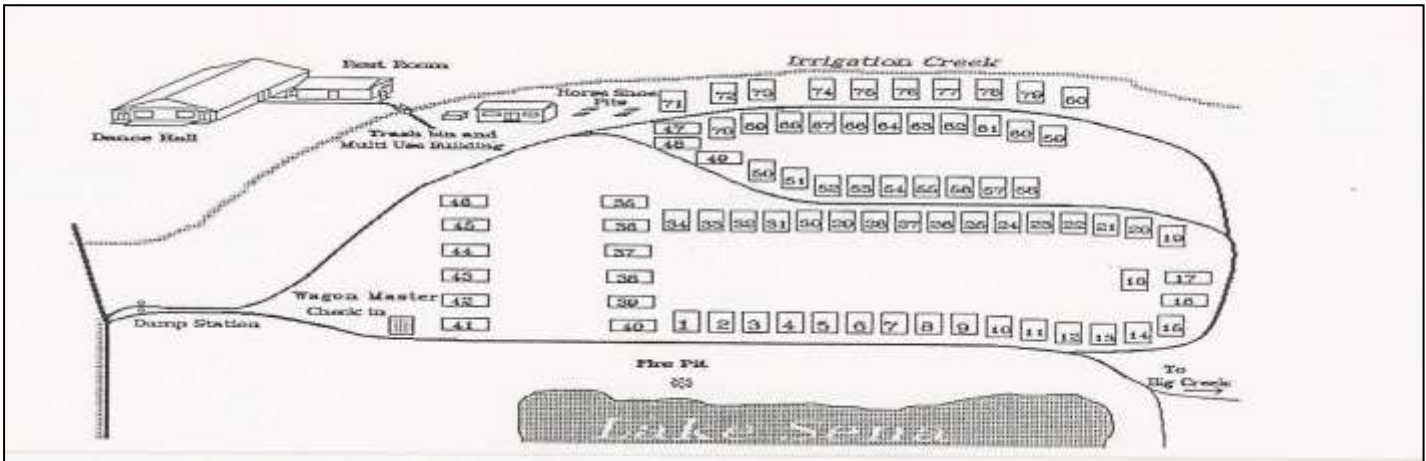

Since it's incorporation in 1971, Circle 8 Ranch has hosted multitudes of guests who have come to Square Dance, Round Dance, Clog, or just camp and enjoy the forested atmosphere.

Circle 8 Ranch is located south of I-90 between Easton and Cle Elum. Our campground has about 100 grassy RV spots with water and electricity, 7 of which have sewer. There is also a community dump station.