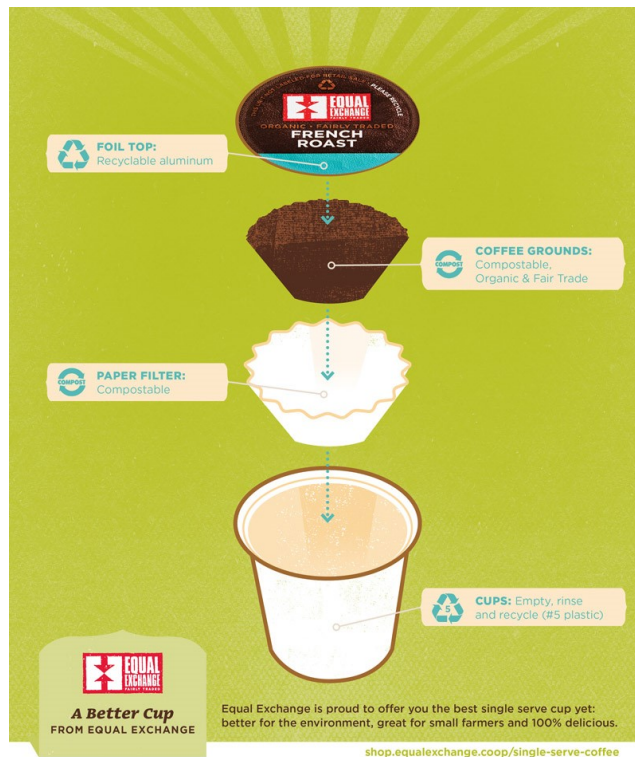

Fair Trade Coffee, Tea, etc.

We continue to offer three choices for the Equal Exchange Single Serving Coffee:

Organic Breakfast Blend

Organic French Roast

Organic Unwind Decaf

From the Equal Exchange Blog: