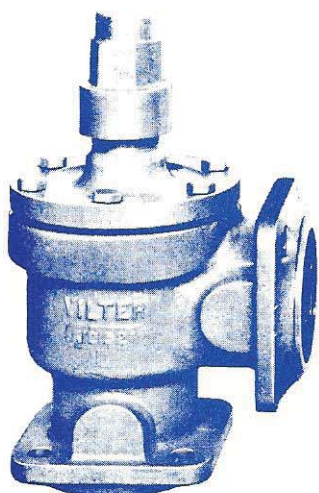

SEAL CAP FLANGED GLOBE AND ANGLE VALVES (1-1/4" THRU 10")

VALVE SIZES 1-1/4" THRU 4" ARE 4-BOLT (SQUARE) FLANGED. (1-1/4" THRU 2" HAVE SQUARE BONNETS, 2-1/2", 3", AND 4" HAVE ROUND BONNETS). VALVE SIZES 5" THRU 10" ARE ROUND FLANGED WITH ROUND BONNETS. COLOR, BLUE, INCLUDING CAPS. IF POSSIBLE, CHECK PART OR CATALOGUE NUMBER FOR VERIFICATION.

FLANGED GLOBE

SIZE 2-1/2", 3", 4"

| PIPE SIZE INCHES | BARE GLOBE VALVE | GLOBE VALVE COMPLETE WITH THREADED COMPANION FLANGES, BOLTS AND GASKETS | GLOBE VALVE COMPLETE WITH SOCKET WELD OR SLIP-ON FLANGES, BOLTS AND GASKETS | GLOBE VALVE COMPLETE WITH WELD NECK FLANGES, BOLTS AND GASKETS |
|------------------|------------------|---|---|--|
| 1-1/4 | A14052B | A14026E | A14026V | A14026AL |
| 1-1/2 | A14053B | A14026F | A14026W | A14026AM |
| 2 | A10169B | A14026C | A14026X | A14026AN |
| 2-1/2 | A10170B | A14026H | A14026Y | A14026AP |
| 3 | A10171B | A14026J | A14026Z | A14026AQ |
| 4 | A14062B | A14026L | A14026AB | A14026AS |
| 5 | A14064B | A14026M | A14026AC | A14026AT |
| 6 | A14066B | A14026N | A14026AD | A14026AU |
| 8 | A12575D | A14026P | A14026AE | A14026AV |
| 10 | A12577D | A14026Q | A14026AF | A14026AW |

FLANGED ANGLE

SIZE 2-1/2", 3", 4"

| PIPE SIZE INCHES | BARE ANGLE VALVE | ANGLE VALVE COMPLETE WITH THREADED COMPANION FLANGES, BOLTS AND GASKETS | ANGLE VALVE COMPLETE WITH SOCKET WELD OR SLIP-ON FLANGES, BOLTS AND GASKETS | ANGLE VALVE COMPLETE WITH WELD NECK FLANGES, BOLTS AND GASKETS |
|------------------|------------------|---|---|--|
| 1-1/4 | A14054B | A14027E | A14027V | A14027AL |
| 1-1/2 | A14055B | A14027F | A14027W | A14027AM |
| 2 | A10172B | A14027G | A14027X | A14027AN |
| 2-1/2 | A10173B | A14027H | A14027Y | A14027AP |
| 3 | A10174B | A14027J | A14027Z | |
| 4 | A14063B | A14027L | A14027AB | A14027AS |
| 5 | A14065B | A14027M | A14027AC | A14027AT |
| 6 | A14067B | A14027N | A14027AD | A14026AU |
| 8 | A12585B | A14027P | A14027EA | A14027AV |