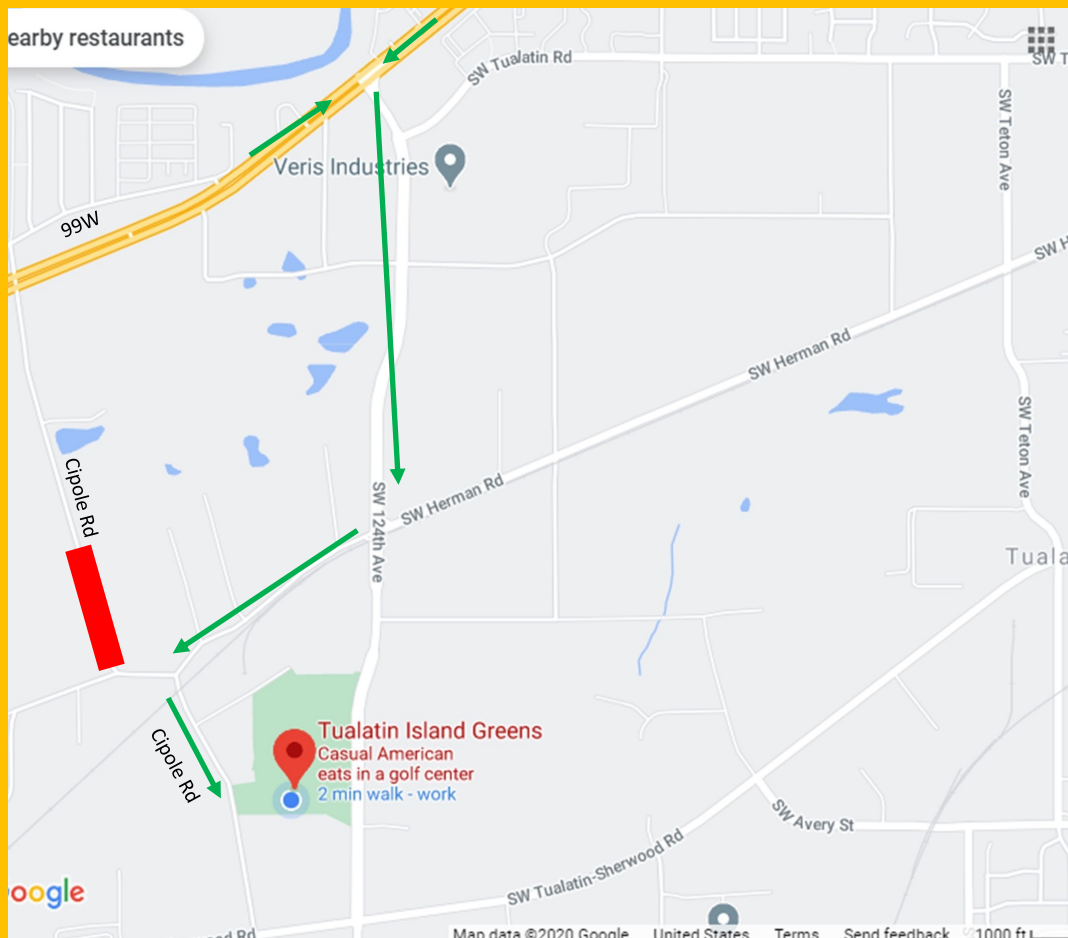

CIPOLE DETOUR

October 14 - November 2

FROM 99W:

- Turn onto 124th Ave
- Turn right onto Herman Rd
- Turn left onto Cipole Rd