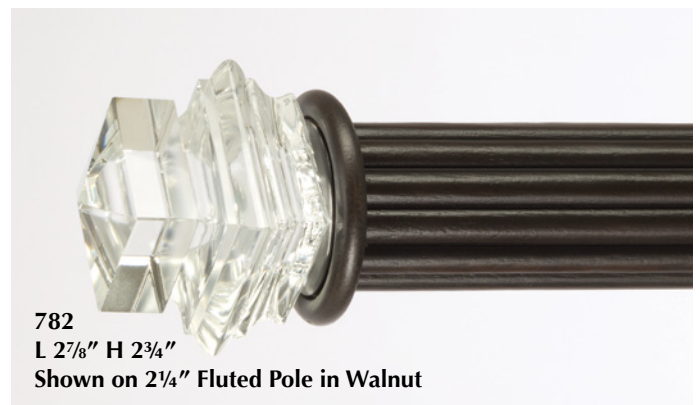

Bohemia on Wood Collection

*Decorative Hand Crafted Faceted Crystal-Glass Finials**

Available to fit 1 3/8", 2" and 2 1/4" diameter Wood Poles, or 2" and 2 1/2" Traversing Poles.

*One of the hallmarks of true faceted crystal-glass is that it shows changes and variations in color when viewed from different angles.