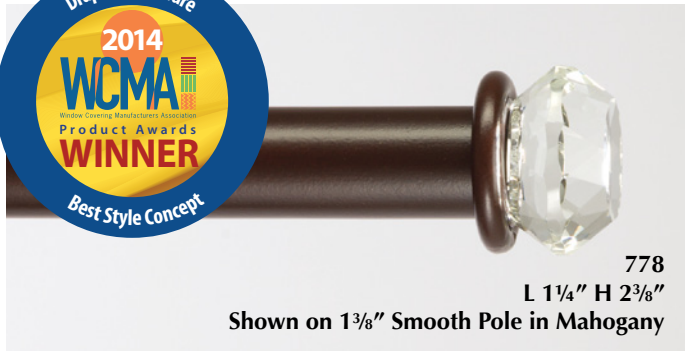

## Decorative Hand Crafted Faceted Crystal-Glass Finials\*

Available to fit 1 3/8" diameter Wood Poles.

778  
L 1 1/4" H 2 3/8"  
Shown on 1 3/8" Smooth Pole in Mahogany

790  
L 3/4" H 2"  
Shown on 1 3/8" Smooth Pole in Mahogany