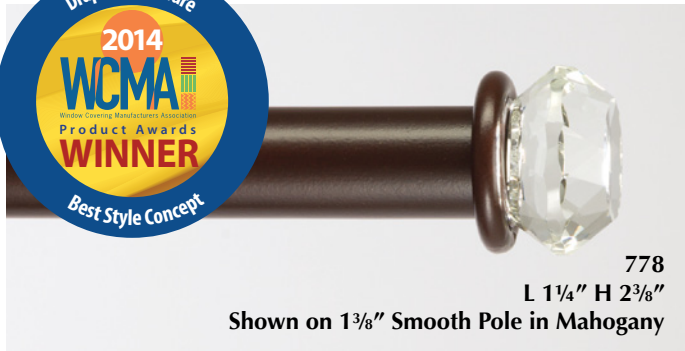

Bohemia on Wood Collection

Decorative Hand Crafted Faceted Crystal-Glass Finials*

Available to fit 1 3/8" diameter Wood Poles.

778
L 1 1/4" H 2 3/8"
Shown on 1 3/8" Smooth Pole in Mahogany

790
L 3/4" H 2"
Shown on 1 3/8" Smooth Pole in Mahogany

Available to fit 1 3/8", 2" and 2 1/4" diameter Wood Poles, or 2" and 2 1/2" Traversing Poles.

771
L 2 3/8" H 2 1/4"
Shown on 2" Rope Pole in Naturelle

772
L 2 3/4" H 2 3/8"
Shown on 2 1/4" Fluted Pole in Walnut

773
L 2 3/4" H 2 3/8"
Shown on 2 1/4" Fluted Pole in Walnut

774
L 2" H 2 3/4"
Shown on 2" Smooth Pole in Burnt Gold

775
L 2 3/4" H 2 1/2"
Shown on 2" Rope Pole in Naturelle

776
L 2 3/8" H 3 1/8"
Shown on 2" Smooth Pole in Burnt Gold

Available to fit 1 3/8", 2" and 2 1/4" diameter Wood Poles, or 2" and 2 1/2" Traversing Poles.

**One of the hallmarks of true faceted crystal-glass is that it shows changes and variations in color when viewed from different angles.*