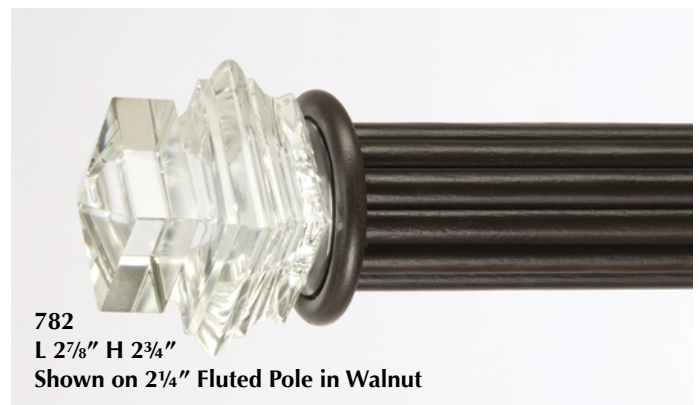

Bohemia on Wood Collection

Decorative Hand Crafted Faceted Crystal-Glass Finials*

Available to fit 1 3/8" diameter Wood Poles.

778
L 1 1/4" H 2 3/8"
Shown on 1 3/8" Smooth Pole in Mahogany

790
L 3/4" H 2"
Shown on 1 3/8" Smooth Pole in Mahogany

773
L 2 3/4" H 2 3/8"
Shown on 2 1/4" Fluted Pole in Walnut

774
L 2" H 2 3/4"
Shown on 2" Smooth Pole in Burnt Gold

775
L 2 3/4" H 2 1/2"
Shown on 2" Rope Pole in Naturelle

776
L 2 3/8" H 3 1/8"
Shown on 2" Smooth Pole in Burnt Gold

*One of the hallmarks of true faceted crystal-glass is that it shows changes and variations in color when viewed from different angles.

Bohemia on Wood Collection

*Decorative Hand Crafted Faceted Crystal-Glass Finials**

Available to fit 1 3/8", 2" and 2 1/4" diameter Wood Poles, or 2" and 2 1/2" Traversing Poles.

**One of the hallmarks of true faceted crystal-glass is that it shows changes and variations in color when viewed from different angles.*