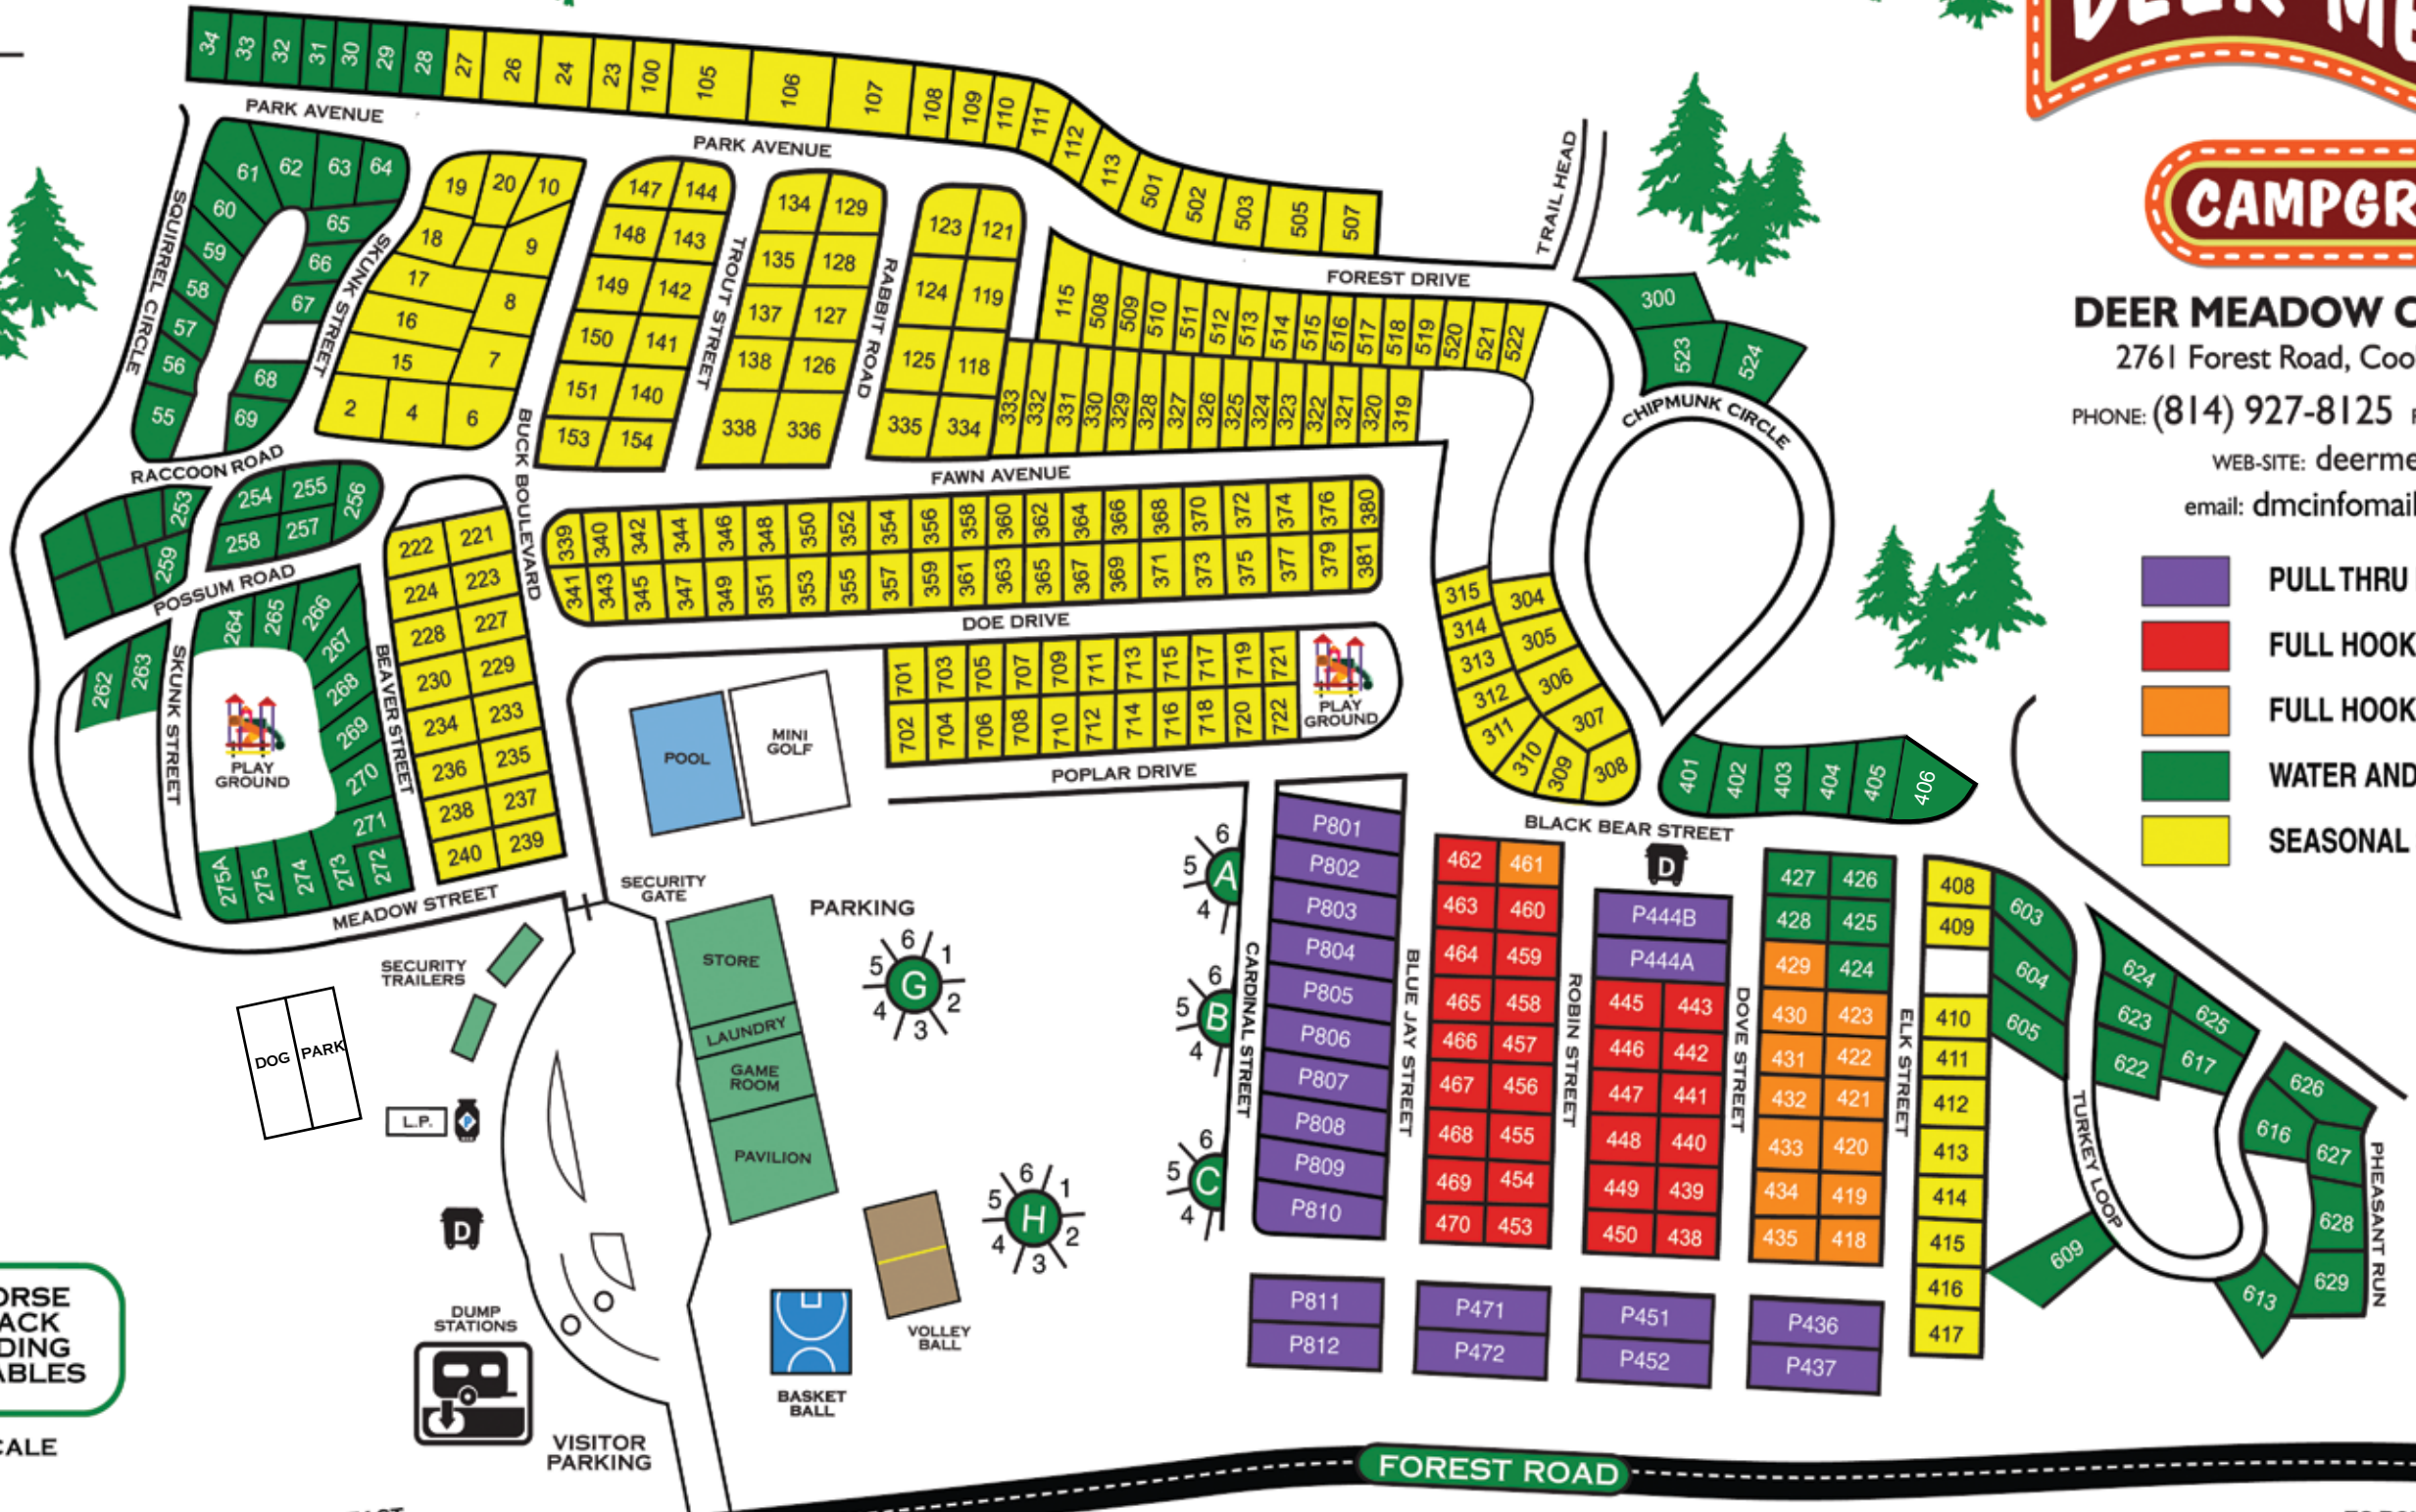

YOUR SITE # IS _____

COOK FOREST STATE PARK

DEER MEADOW

CAMPGROUND

DEER MEADOW CAMPGROUND

2761 Forest Road, Cooksburg, PA 16217

PHONE: (814) 927-8125 FAX: (814) 927-6732

WEB-SITE: deermeadow.com

email: dmcinfomail@gmail.com

-  PULL THRU FULL HOOK UP
-  FULL HOOK UP 50 amp
-  FULL HOOK UP 30 amp
-  WATER AND ELECTRIC
-  SEASONAL SITES

MAP NOT TO SCALE

TO ROUTE 36 AND I-80 EAST

TO ROUTE 66 AND I-80 WEST

THREE MILES TO THE WILD AND SCENIC CLARION RIVER

CABLE CHANNELS
A Complete list available at the Store