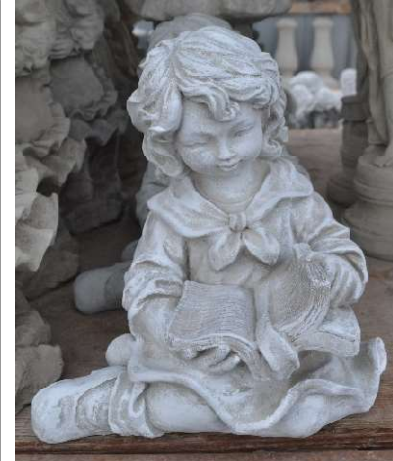

Girl with Roses on Bench
S348
\$180.00
HT: 27" W: 11" L: 24"

Bonnet Girl On Bench
S315
\$175.00

Girl with Kitten on Bench
S344
\$125.00

Boy with Dog & Baseball Bat
on Bench
S358
\$125.00
HT: 18" W: 10" L: 17"

1 PC Boy & Girl on Bench
S366
\$95.00
HT: 18" W: 9" L: 15"

Sm Sitting Girl With Book
S393
\$95.00
HT: 13" W: 10"

Boy Laying on Stomach
Reading
S345
\$105.00
HT: 11" W: 11" L: 20"

Girl Laying on Stomach
Reading
S347
\$105.00
HT: 13" W: 11" L: 19"