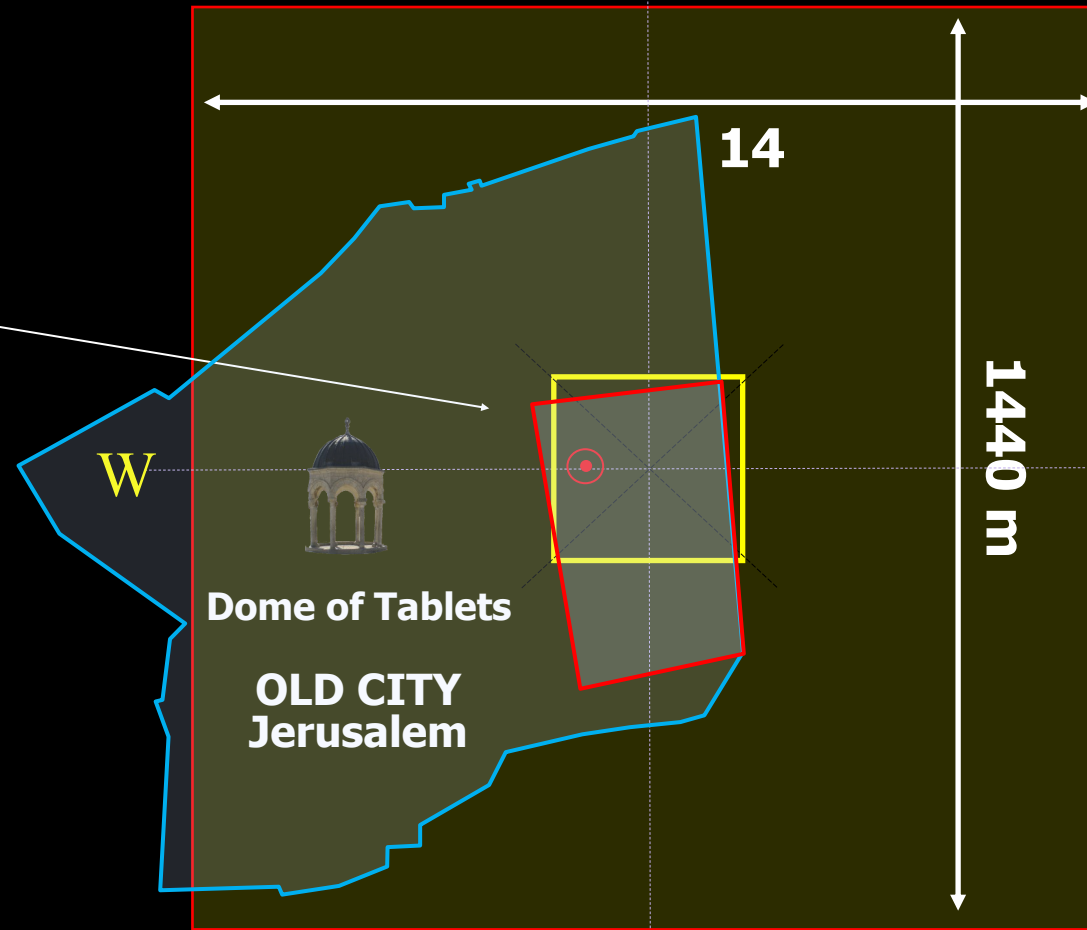

# THE JEWISH 4TH TEMPLE

BASED ON THE DOME OF THE TABLETS LOCATION AND MILLENNIAL KINGDOM OF JESUS

## THE 4TH TEMPLE

## ALTAR OF SACRIFICE During the Days of King Jesus

TOP VIEW

SIDE VIEW

Dome of Tablets

OLD CITY  
Jerusalem

TEMPLE MOUNT  
Jerusalem, Israel