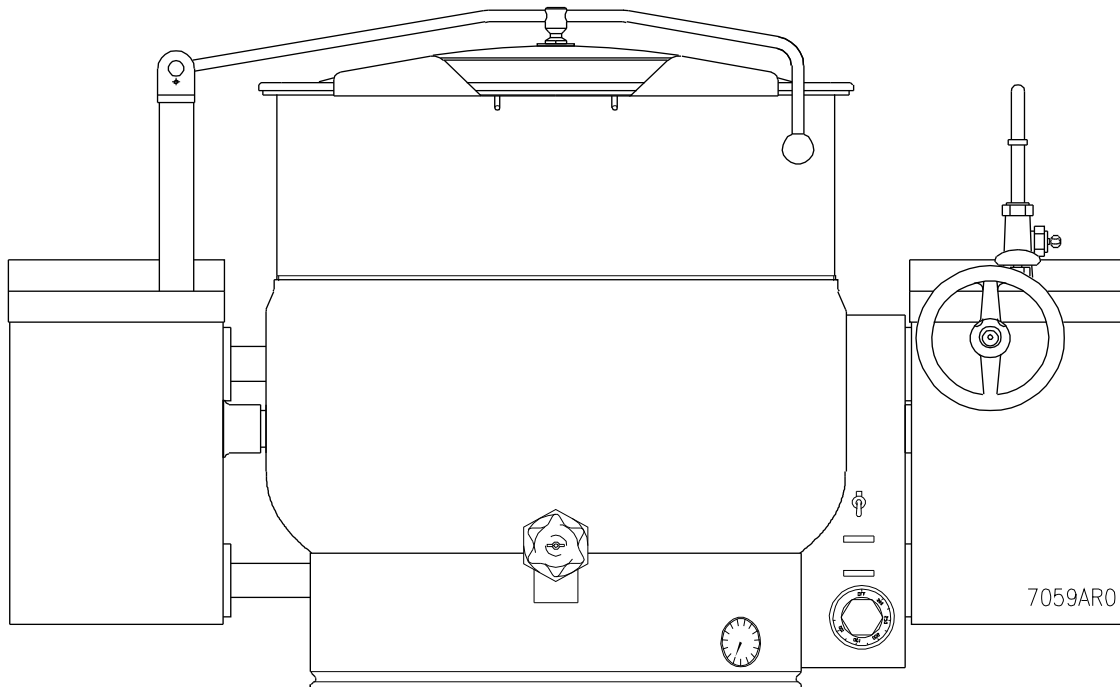

PARTS LIST
SELF-GENERATING STEAM KETTLE, WALL MOUNT
MODEL EWT

SOLARIS STEAM
4673 OSBORNE DR.,
SUITE D
EL PASO, TX 79922
TELEPHONE: (704) 900-2068
www.entree.biz