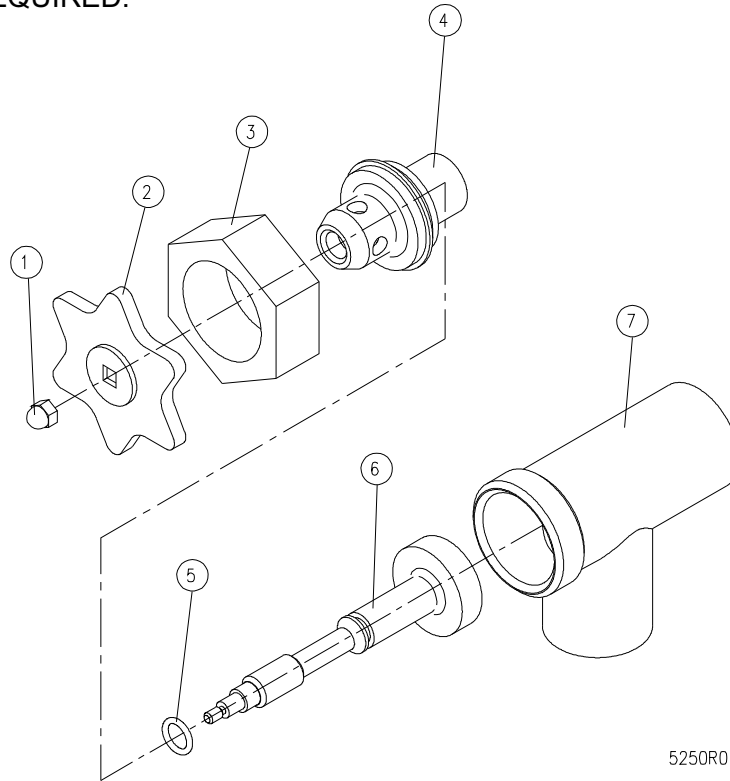

PARTS LIST, SELF-GENERATING STEAM KETTLE, WALL MOUNT, MODEL EWT

ITEM   **PART NO.**   **DESCRIPTION**   **QUANTITY**

** SELECT AS REQUIRED.

FIGURE 4

DRAW-OFF VALVE

<u>ITEM</u>	<u>PART NO.</u>	<u>DESCRIPTION</u>	<u>QUANTITY</u>
	3-D015	1 - 1/2" DRAW-OFF VALVE ASSEMBLY	
1.	9031-3	Acorn Nut 10-24 UNC	1
2.	4115-1	Handle, Stainless Steel	1
3.	3-DV13	Gland Nut	1
4.	3-DV14	Bonnet	1
5.	3-DV16	"O" Ring	1
6.	3-DV15RV	Stem Assembly	1
7.	3-DV17	Valve Body	1