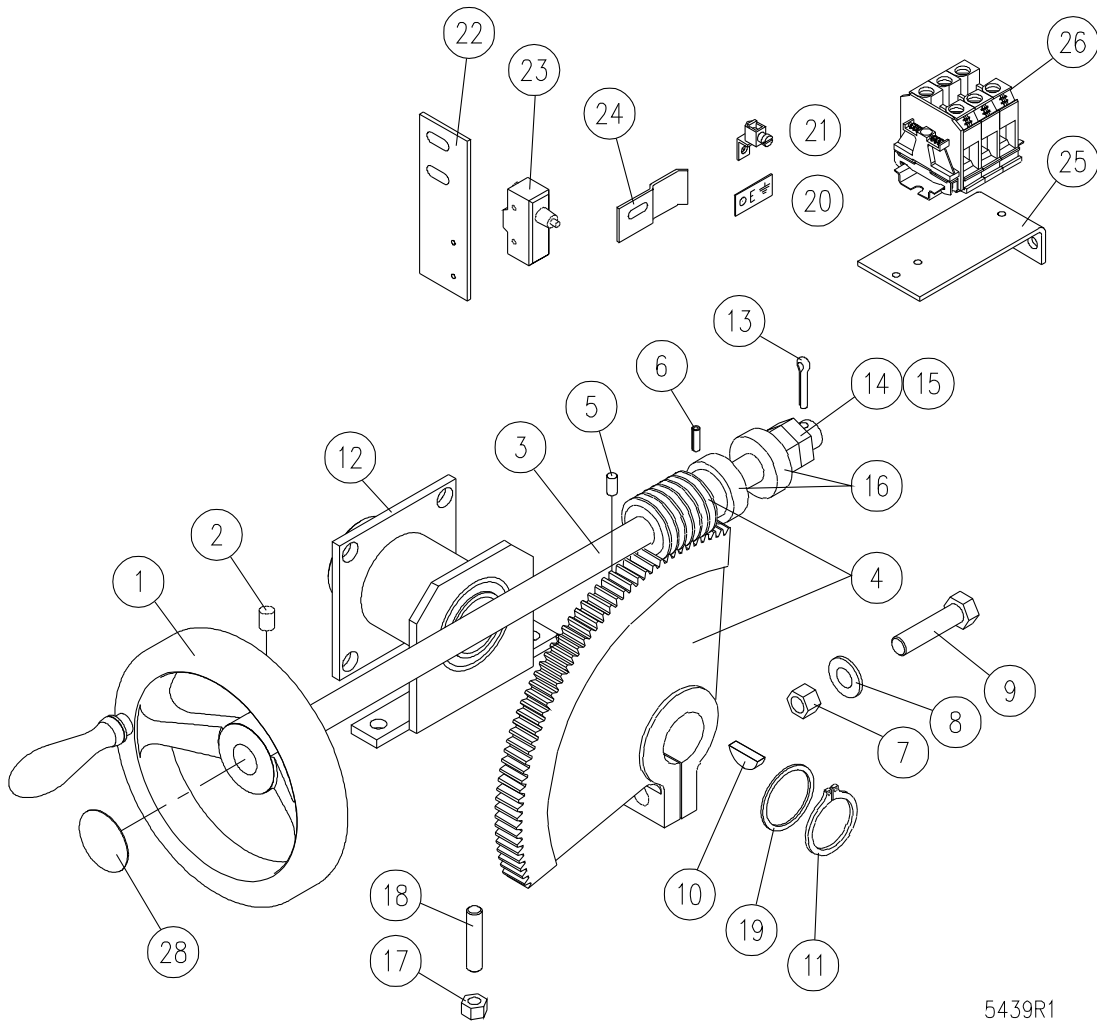

PARTS LIST, SELF-GENERATING STEAM KETTLE, WALL MOUNT, MODEL EWT

<u>ITEM</u>	<u>PART NO.</u>	<u>DESCRIPTION</u>	<u>QUANTITY</u>						
			<u>20</u>	<u>30</u>	<u>40</u>	<u>60</u>	<u>80</u>	<u>100</u>	
**	30.	7-5038	Element Assembly, 220/380V, 33 kW			1	1	1	1
		7-5035	Element Assembly, 240/416V, 33 kW			1	1	1	1
		7-5036	Element Assembly, 480V, 33 kW			1	1	1	1
		2348-2	Element Assembly, 600V, 33 kW			1	1	1	1
	31.	M50S-51618-34	Hex Bolt, 5/16 - 18 x 3/4"	4	4	4	4	4	4
*	32.	6561-3	Decal		1				
		6593-3	Decal	1					
		6561-4	Decal			1			
		6561-5	Decal				1		
		6561-6	Decal					1	
		6561-7	Decal						1
	33.	9012-4P	Street Elbow, 90°, 3/4 NPT						2
**	34.	8234-1	Adapter Plate Bracket (208-240V)						1
		8369-1	Adapter Plate Bracket (380-600V)						1

* NOT SHOWN.

** SELECT AS REQUIRED.

PARTS LIST, SELF-GENERATING STEAM KETTLE, WALL MOUNT, MODEL EWT

FIGURE 2

TILT CONSOLE PARTS

5439R1

PARTS LIST, SELF-GENERATING STEAM KETTLE, WALL MOUNT, MODEL EWT

FIGURE 2

<u>ITEM</u>	<u>PART NO.</u>	<u>DESCRIPTION</u>	<u>QUANTITY</u>
1.	8-2054	Hand Wheel	1
2.	1-72U4	Set Screw, 3/8 - 16 x 1/2"	1
3.	6738-2	Tilt Shaft	1
4.	5393-1	Segment Gear and Worm Gear Kit (Includes items 5 to 11)	
5.	1-52U4	Set Screw, 1/4 - 20 x 1/2"	1
6.	2-T6U5	Tension Pin, 3/16" Diameter x 1-1/4" Long	1
7.	1-99C0	Nut, 1/2 - 13	1
8.	1-W4C0	Lock Washer, 1/2"	1
9.	2-96C8	Bolt, 1/2 - 13 x 2"	1
10.	1-K8U8	Key Woodruff	1
11.	1-R315	Retaining Ring	1
12.	4009-1	Trunnion Housing Assembly (Tilt Side)	1
13.	5329-1	Cotter Pin S.S. 3/16" x 1"	1
14.	2-HN66	Jam Nut	2
15.	5328-1	Washer, 3/4 ID x 1-1/4 OD	1
16.	5327-1	Thrust Bearing	2
17.	1-79C0	Nut, 3/8 - 16	1
18.	2-72U7	Set Screw, 3/8 - 16 x 1-3/4"	1
*	4209-1	Trunnion Housing Assembly (Left Hand Side)	1
*	19. 5259-1	Spacer, 1/16" Thick	As Required.
	20. 4188-1	Ground ID Tag	1
	21. 4-70EU	Ground Lug	1