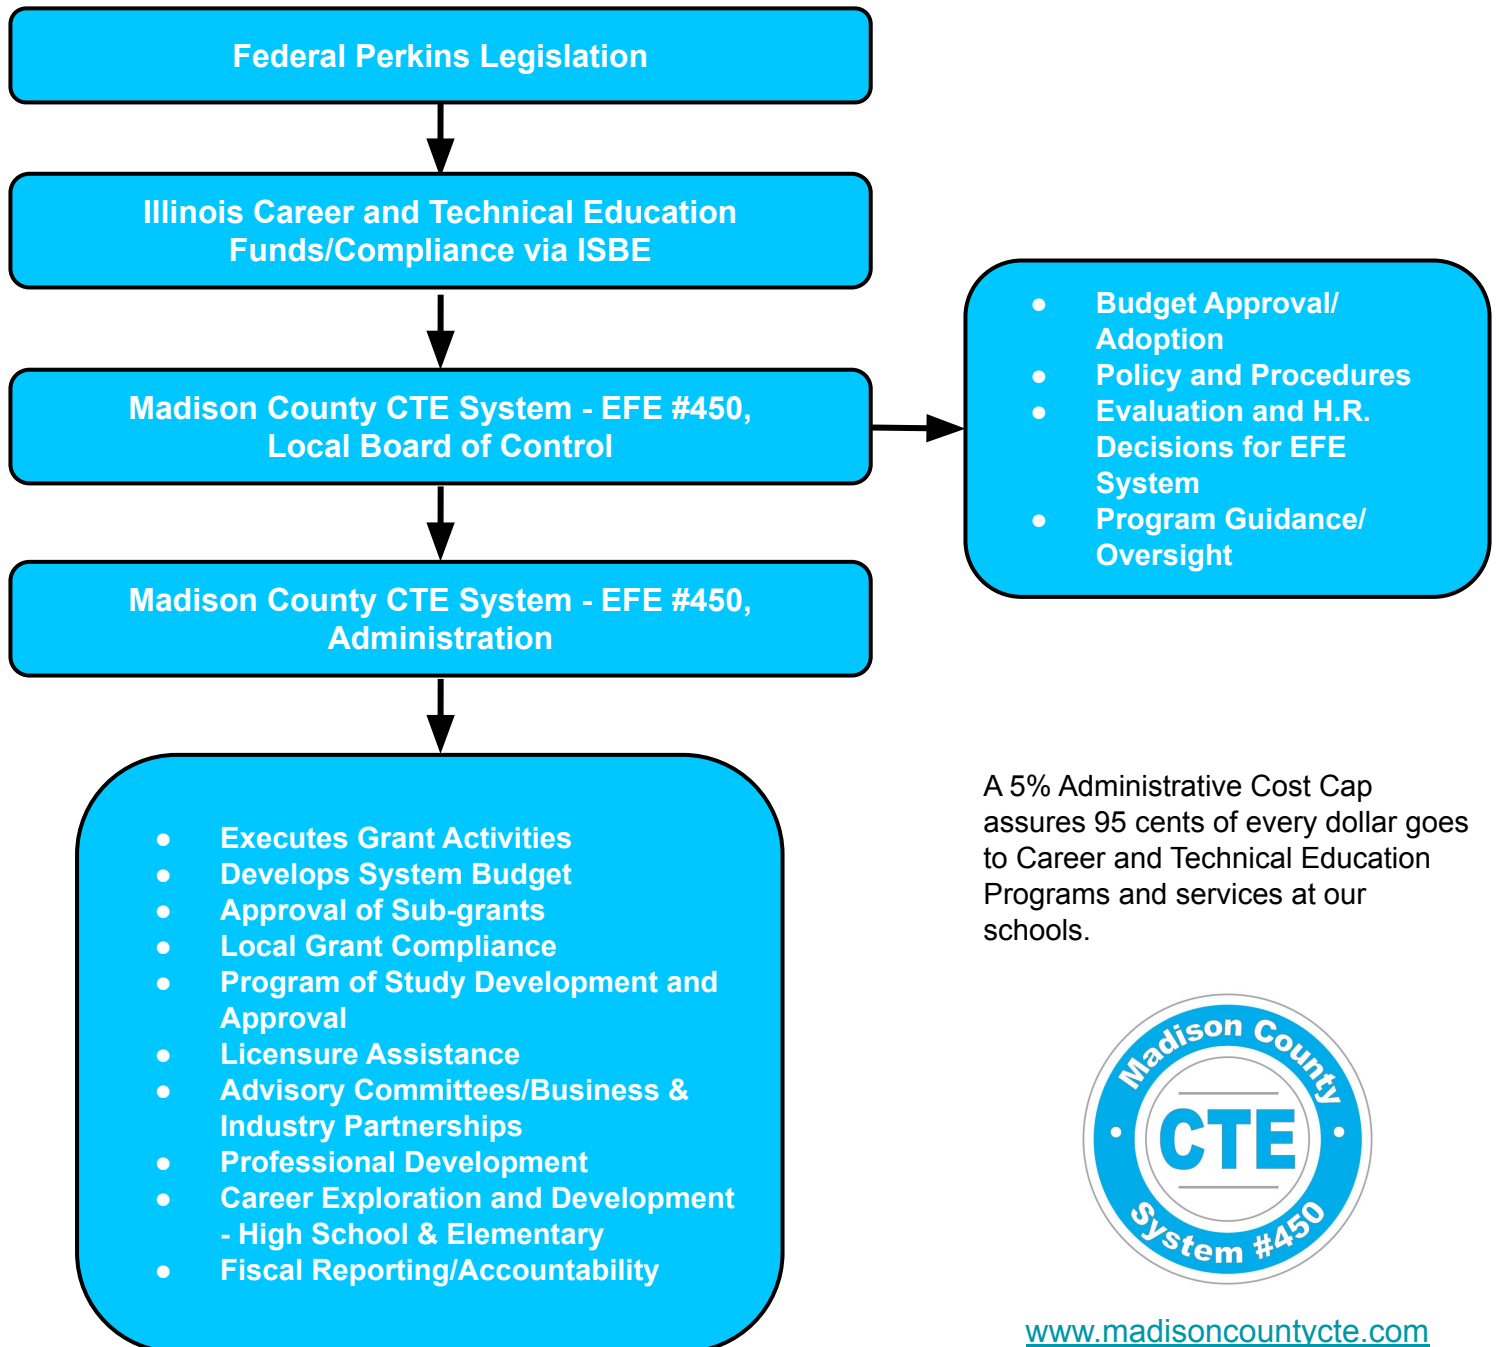

Madison County CTE - EFE #450, Structure Flow Chart

Summary of Education For Employment (EFE) System function and responsibilities

Madison County Career & Technical Education System is a regional Education for Employment (EFE) system charged with administering and coordinating Career and Technical Education (CTE) grants and programs.

The local control of EFE systems is an important component of ISBE compliance with Federal Grant requirements.