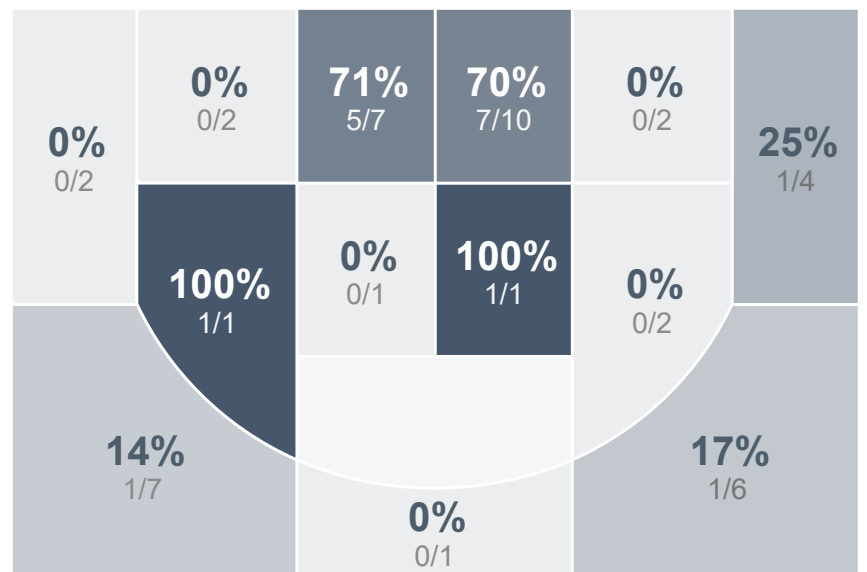

Bismarck St. Mary's Central High School