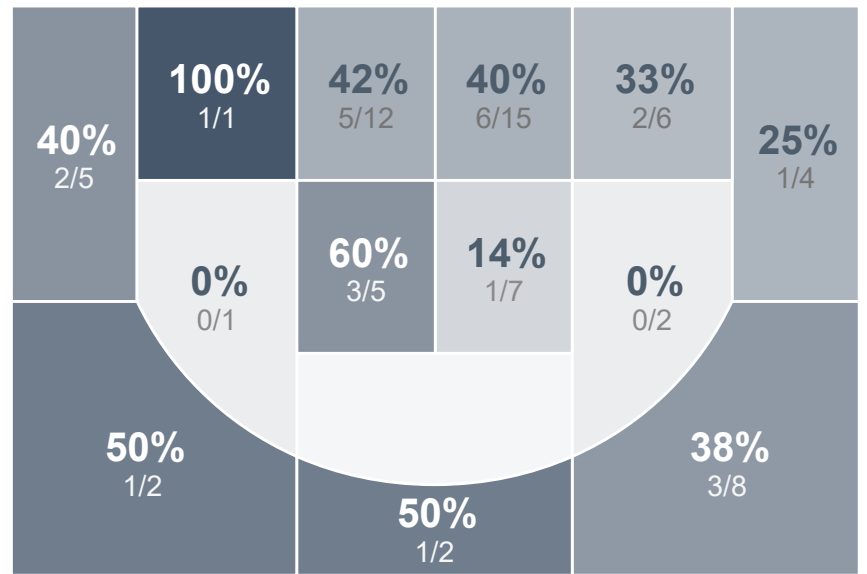

Girls' Varsity Basketball - New