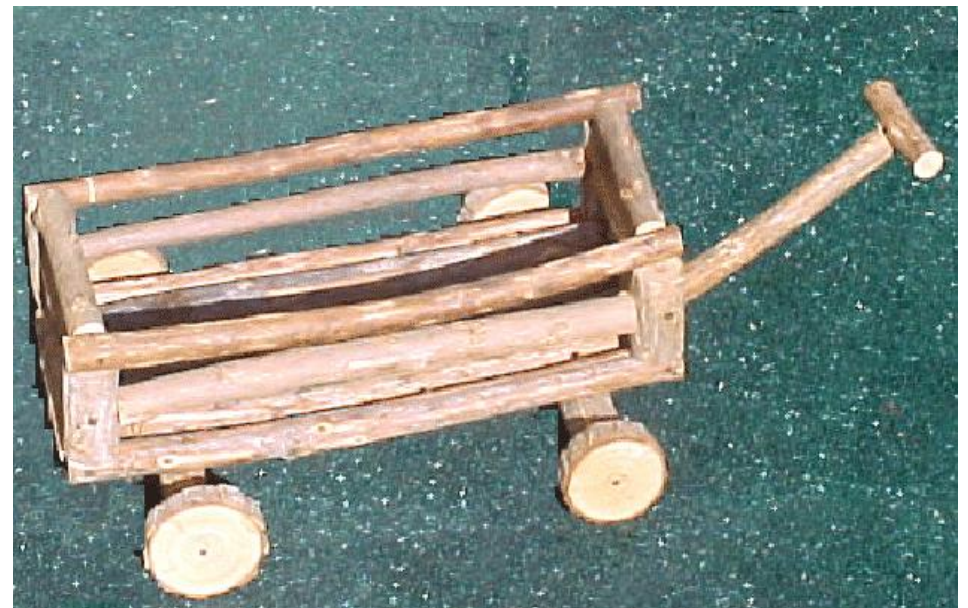

*Grande Del Bosque Console* awgcbg  
22" D x 31" H x 61" L

## Children Furniture & Toys

*Niño Ranchero Grande Set* awhs4rx  
*Loveseat, Mesa & 2 Chairs*

All adult furniture can be made  
into children furniture.

*Del Monte Regalo Basket* awbvm

*Del Campo Wagon* awjcw