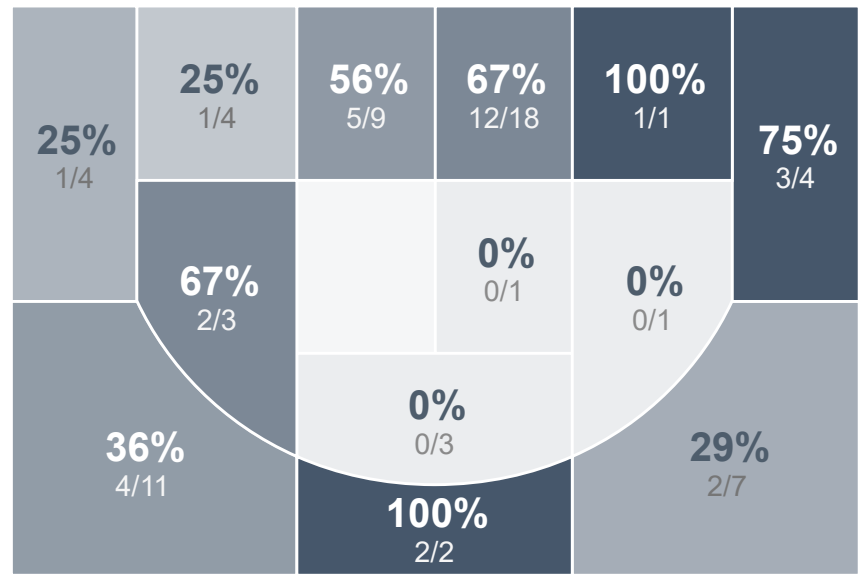

St. Mary's Saints Girls Basketball