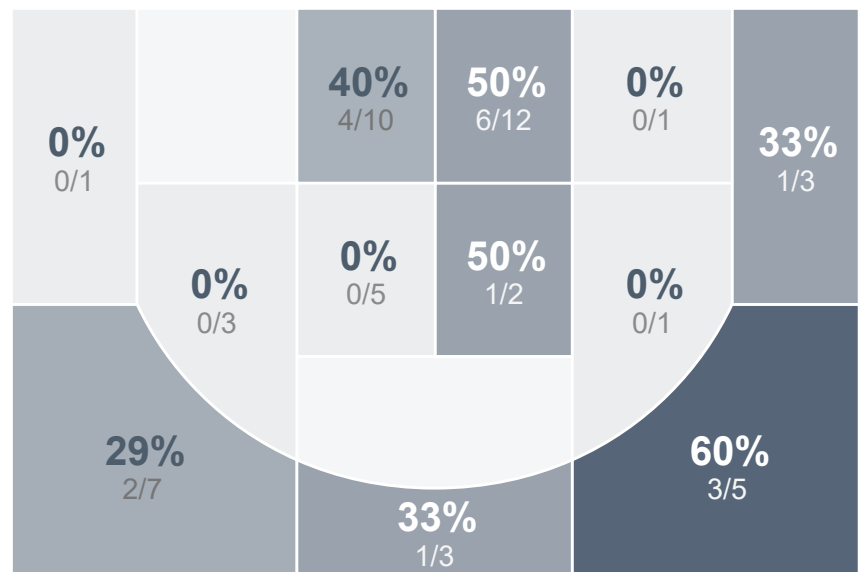

Watford City High School