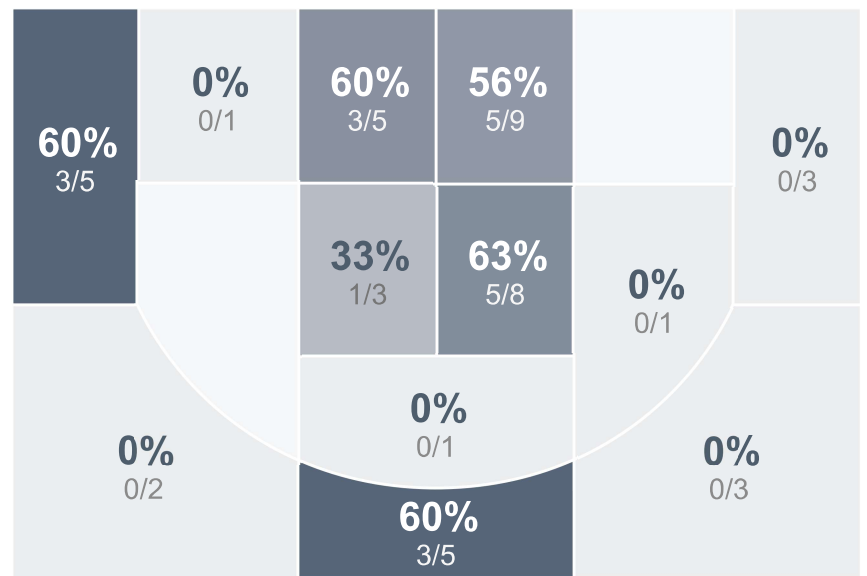

Box Score Report

MHS vs Bismarck Century - Feb 17, 2023 - L 60-68

Period Stats

Team	1	2	Final
MHS	24	36	60
CHS	42	26	68

Run Graph

Team Stats

	MHS	CHS
Field Goal %	43.5%	38.7%
Effective Field Goal %	50.0%	41.9%
2FG Made/Attempted	14/28	20/45
2FG%	50.0%	44.4%
3FG Made/Attempted	6/18	4/17
3FG%	33.3%	23.5%
FT Made/Attempted	14/24	16/20
Free Throw Percentage	58.3%	80.0%
Points Per Possession	0.84	0.95
Transition Points	4	10
Points Off Turnovers	15	21
Second Chance Points	11	4
Points in the Paint	28	32
Offensive Rebounds	8	13
Defense Rebounds	22	18
Assists	13	12
Deflections	5	4
Steals	4	11
Blocks	3	0
Turnovers	22	13
Personal Fouls	19	17
Charges Taken	1	0

Girls' Varsity Basketball - New

Bismarck Century High School

Girls' Varsity Basketball - New's Player Stats

Name	Pts	FG	3FG	FT	+/-	MINS	OREB	DREB	AST	DEFL	STL	BLK	TO	FOUL	CHG
#5 Mya Sheldon	2	0/4	0/3	2/2	-5	23	1	1	0	1	1	0	2	4	1
#10 Sarah Helderop	5	2/3	1/2	0/1	+16	20	1	1	3	0	2	0	1	2	0
#14 Jayden Wiest	17	5/9	2/4	5/10	-8	37	0	1	5	0	0	0	6	3	0
#20 Hailey Markel	17	6/14	2/4	3/5	-21	29	0	3	0	0	1	0	4	2	0
#22 Anna Lyles	3	1/6	1/4	0/0	+4	19	0	4	2	1	0	0	5	3	0
#25 Harper Harris	1	0/1	0/1	1/1	-9	4	1	0	0	0	0	0	1	1	0
#35 McKenna Johnson	15	6/9	0/0	3/5	+3	24	2	4	0	0	0	2	1	1	0
#42 Dani Hale	0	0/0	0/0	0/0	-1	6	0	1	1	2	0	0	0	0	0
#44 Emma Bogner	0	0/0	0/0	0/0	-22	14	2	1	1	1	0	0	1	1	0
#50 Madysen Schwind	0	0/0	0/0	0/0	+3	10	0	2	1	0	0	1	1	2	0