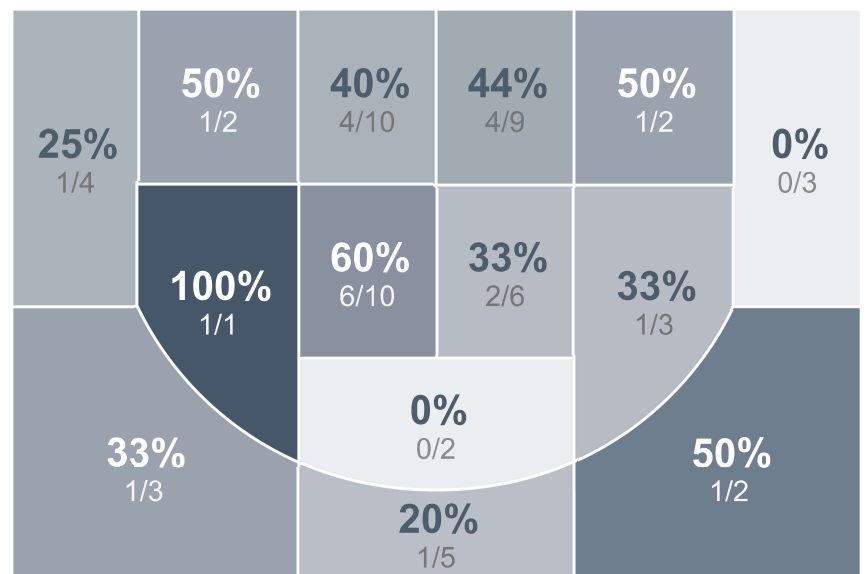

Box Score Report

MHS vs Bismarck Century - Feb 17, 2023 - L 60-68

Period Stats

Team	1	2	Final
MHS	24	36	60
CHS	42	26	68

Run Graph

Team Stats

	MHS	CHS
Field Goal %	43.5%	38.7%
Effective Field Goal %	50.0%	41.9%
2FG Made/Attempted	14/28	20/45
2FG%	50.0%	44.4%
3FG Made/Attempted	6/18	4/17
3FG%	33.3%	23.5%
FT Made/Attempted	14/24	16/20
Free Throw Percentage	58.3%	80.0%
Points Per Possession	0.84	0.95
Transition Points	4	10
Points Off Turnovers	15	21
Second Chance Points	11	4
Points in the Paint	28	32
Offensive Rebounds	8	13
Defense Rebounds	22	18
Assists	13	12
Deflections	5	4
Steals	4	11
Blocks	3	0
Turnovers	22	13
Personal Fouls	19	17
Charges Taken	1	0

Girls' Varsity Basketball - New

Bismarck Century High School

Girls' Varsity Basketball - New's Player Stats

Name	Pts	FG	3FG	FT	+/-	MINS	OREB	DREB	AST	DEFL	STL	BLK	TO	FOUL	CHG
#5 Mya Sheldon	2	0/4	0/3	2/2	-5	23	1	1	0	1	1	0	2	4	1
#10 Sarah Helderop	5	2/3	1/2	0/1	+16	20	1	1	3	0	2	0	1	2	0
#14 Jayden Wiest	17	5/9	2/4	5/10	-8	37	0	1	5	0	0	0	6	3	0
#20 Hailey Markel	17	6/14	2/4	3/5	-21	29	0	3	0	0	1	0	4	2	0
#22 Anna Lyles	3	1/6	1/4	0/0	+4	19	0	4	2	1	0	0	5	3	0
#25 Harper Harris	1	0/1	0/1	1/1	-9	4	1	0	0	0	0	0	1	1	0
#35 McKenna Johnson	15	6/9	0/0	3/5	+3	24	2	4	0	0	0	2	1	1	0
#42 Dani Hale	0	0/0	0/0	0/0	-1	6	0	1	1	2	0	0	0	0	0
#44 Emma Bogner	0	0/0	0/0	0/0	-22	14	2	1	1	1	0	0	1	1	0
#50 Madysen Schwind	0	0/0	0/0	0/0	+3	10	0	2	1	0	0	1	1	2	0