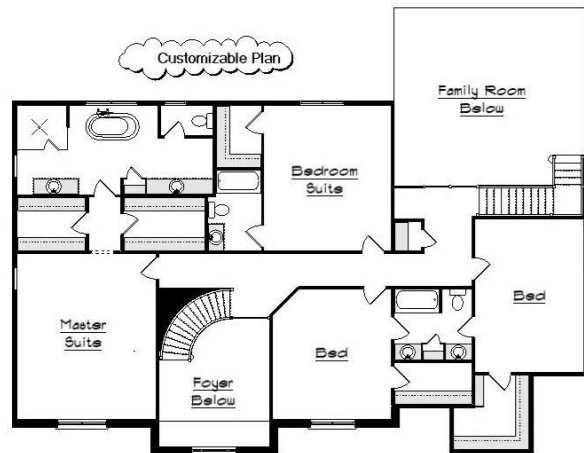

Your Land Your Style Your Home Your Way

Design + Build = Your Best Value

The **Kraus** Company
Plans

Georgetown 4000
4100 Sq.Ft.

Copyright © 2019 Kraus Design Build
All Rights Reserved

The **Kraus** Company
DESIGN BUILD