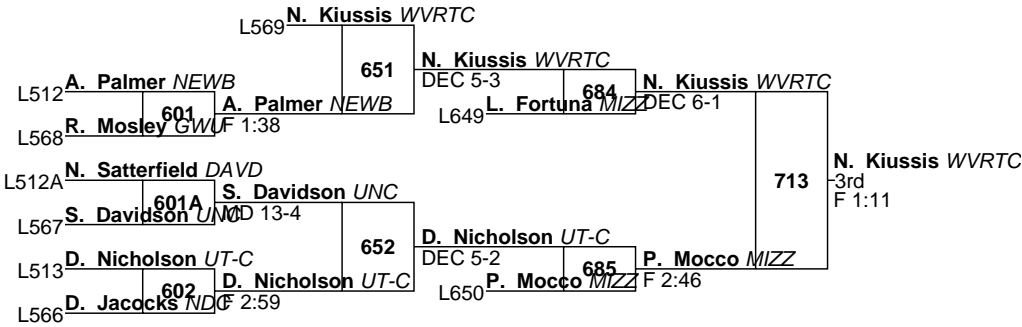

L684 **L. Fortuna MIZZ** DEC 6-1

L685 **D. Nicholson** DEC 3-2

714 **L. Fortuna MIZZ** -5th

2019 Southeast Open
Open
174

Connor Flynn *Missouri - Attached*

College Senior

514 **C. Flynn** *MIZZ*
DEC 4-0

Austin Murphy *Campbell WC - Unattached*
College Sophomore