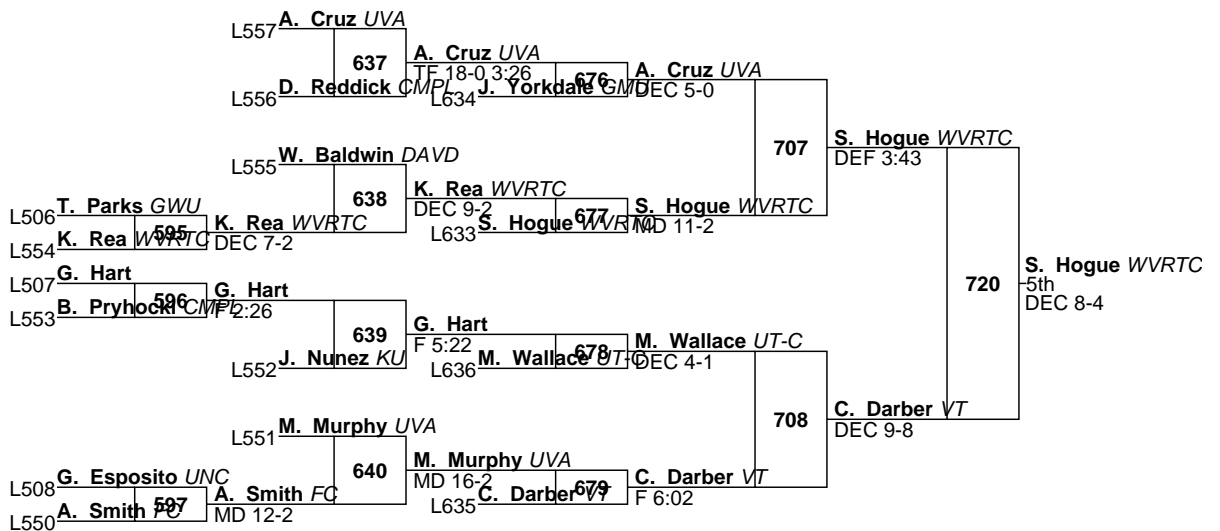

3WCFinesilver Smith UT-C
L705 J. Finesilver BBWC
L706 DEC 11-6