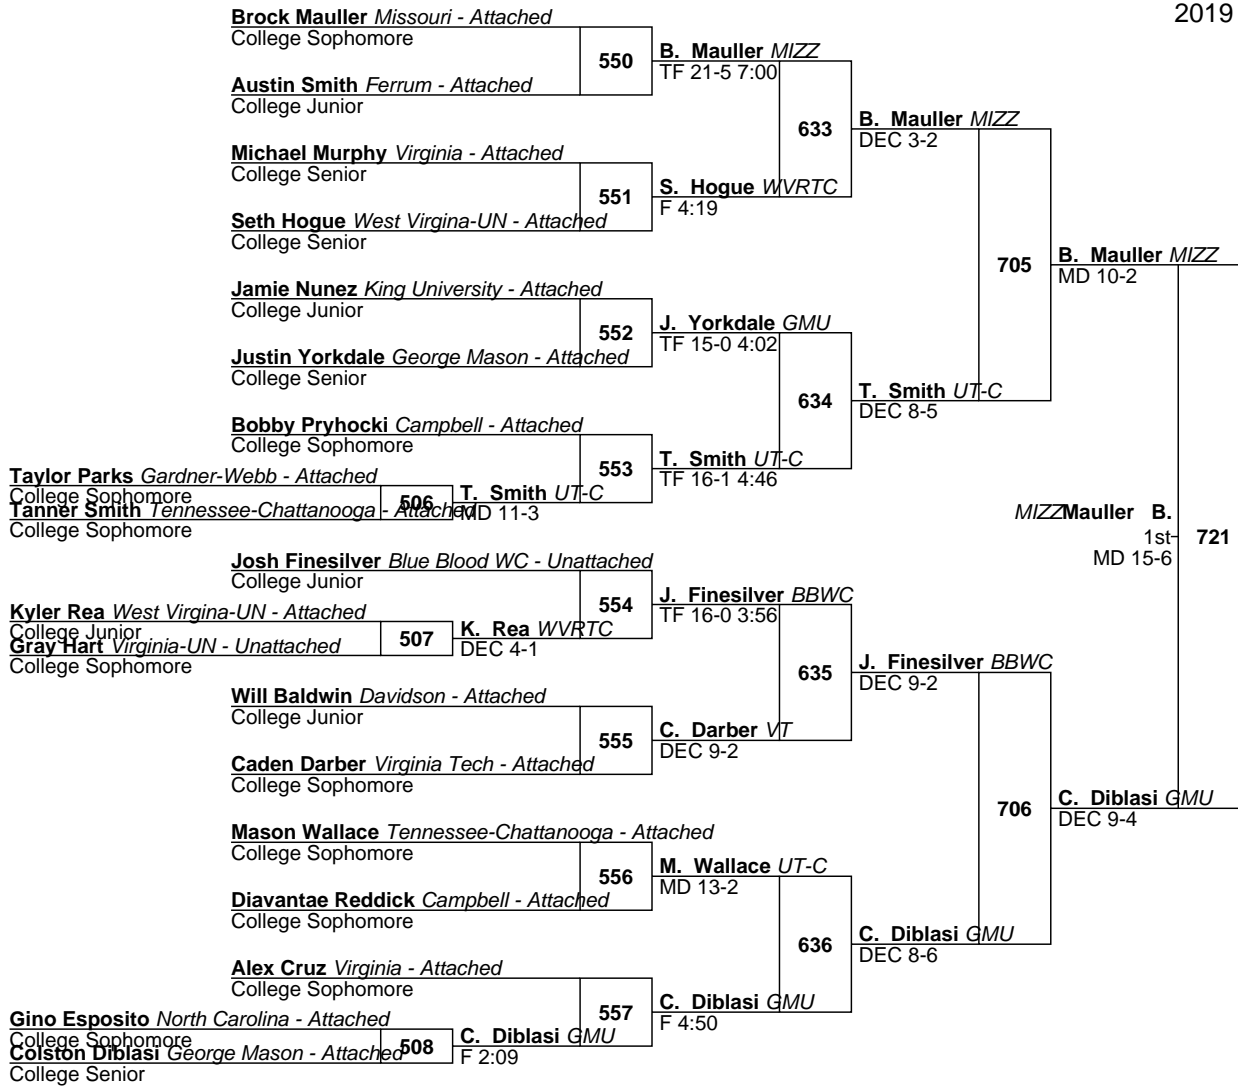

3WCFinesilver Smith UT-C
L705 J. Finesilver BBWC
L706 DEC 11-6