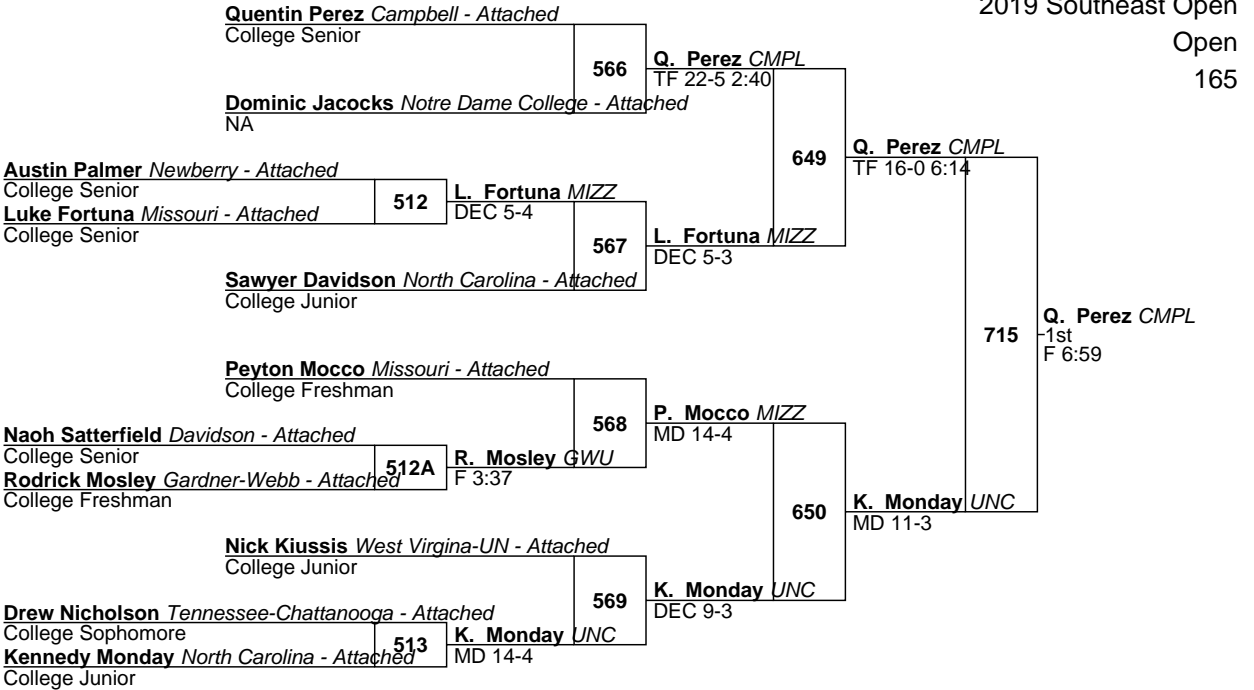

Jarrett Jacques <i>Missouri - Attached</i> College Sophomore	558	J. Jacques <i>MIZZ</i> TF 22-6 3:37		
Michael Goldfeder <i>North Carolina - Attached</i> College Freshman			641	J. Jacques <i>MIZZ</i> M FOR
Kolby Ho <i>George Mason - Attached</i> College Sophomore	509	K. Ho <i>GMU</i> DEC 7-3		
Hunter Costa <i>Davidson - Attached</i> College Senior	559	H. Costa <i>DAVD</i> DEC 4-3		
Sam Martino <i>Virginia - Attached</i> College Senior				709
Tyler Shilson <i>Tennessee-Chattanooga - Attached</i> College Sophomore	560	T. Shilson <i>UT-C</i> MD 14-1		J. Jacques <i>MIZZ</i> TF 26-7 5:47
Luke Sorboro <i>West Virginia-UN - Attached</i> College Sophomore			642	T. Shilson <i>UT-C</i> DEC 7-2
Austin Reames <i>Gardner-Webb - Attached</i> College Junior	561	J. McClure <i>UNC</i> F 6:55		
Josh McClure <i>North Carolina - Attached</i> College Junior				MIZZ Jacques J. 1st MD 14-5
Connor Brady <i>Virginia Tech-UN - Unattached</i> College Freshman	562	C. Brady <i>VT</i> MD 12-4		724
George Carpenter <i>Tennessee-Chattanooga - Attached</i> College Senior			643	P. Deloach <i>MIZZ</i> DEC 3-2
Mason Phillips <i>North Carolina - Attached</i> College Freshman	510	G. Carpenter <i>UT-C</i> F 5:29		
Hunter Jones <i>West Virginia-UN - Attached</i> College Junior	563	P. Deloach <i>MIZZ</i> DEC 5-3		
Phyllip Deloach <i>Missouri - Attached</i> College Senior				710
Jordon Tague <i>Notre Dame College - Attached</i> College Senior	564	L. Cordio <i>UMD</i> DEC 5-3		P. Deloach <i>MIZZ</i> F 11:00
Albert Rechenmacher <i>North Carolina - Attached</i> College Junior			644	A. Headlee <i>UNC</i> MD 16-4
Lucas Cordio <i>Maryland - Attached</i> College Freshman	511	L. Cordio <i>UMD</i> MD 16-5		
Ryan Yorkdale <i>George Mason - Attached</i> College Senior	565	A. Headlee <i>UNC</i> TF 17-2 6:57		
AC Headlee <i>North Carolina - Attached</i> College Senior				

UNC Headlee Shilson UT-C
L709
A. Headlee UNC
L710 F 0:39

M. Goldfeder <i>UNC</i> L509		R. Yorkdale <i>GMU</i> DEC 4-3		
R. Yorkdale <i>GMU</i> L565	598		645	R. Yorkdale <i>GMU</i> DEC 7-4
				J. McClure <i>UNC</i> DEC 6-1
				711
				G. Carpenter <i>UT-C</i> F 5:47
				723
				C. Brady <i>VT</i> 5th DEC 4-1
M. Phillips <i>UNC</i> L510		A. Reames <i>GWU</i> M FOR		
A. Reames <i>GWU</i> L561	598		646	G. Carpenter <i>UT-C</i> M FOR
				H. Costa <i>DAVD</i> M FOR 0-0 0:00
				712
				C. Brady <i>VT</i> MD 13-4
A. Rechenmacher <i>UNC</i> L511		A. Rechenmacher <i>UNC</i> DEC 4-2		
S. Martin <i>UNC</i> L559	609		647	L. Sorboro <i>WVRTC</i> DEC 12-5
				L. Cordio <i>UMD</i> TF 17-2 5:58
				713
				C. Brady <i>VT</i> DEC 6-4
				648
				K. Ho <i>GMU</i> DEC 9-3
				649
				C. Brady <i>VT</i> DEC 6-4

L684 **L. Fortuna MIZZ** DEC 6-1

L685 **D. Nicholson** DEC 3-2

714 **L. Fortuna MIZZ** -5th