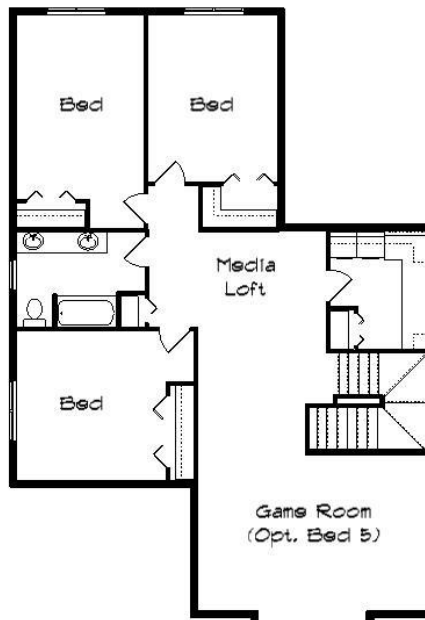

Your Land Your Style Your Home Your Way  
Design + Build = Your Best Value

In-Town 5034 FFM  
2900 Sq. Ft.

Copyright © 2019 Kraus Design Build  
All Rights Reserved

The **Kraus** Company  
DESIGN BUILD

248-972-5549