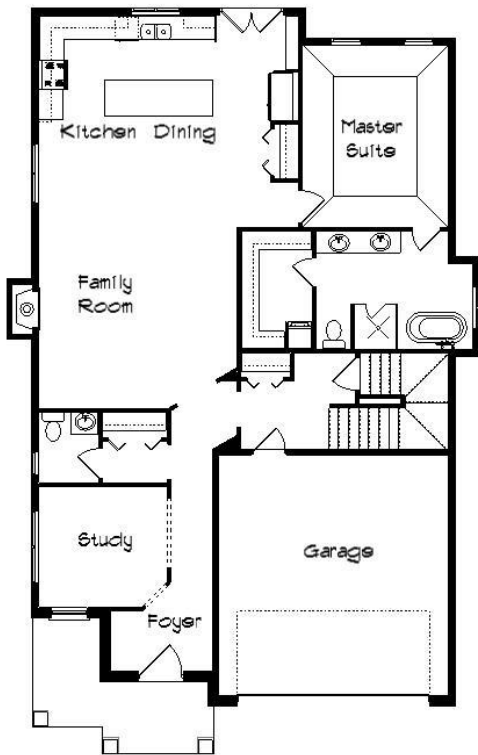

Your Land Your Style Your Home Your Way  
Design + Build = Your Best Value

In-Town 5034 FFM  
2900 Sq. Ft.

Copyright © 2019 Kraus Design Build  
All Rights Reserved

The **Kraus** Company  
DESIGN BUILD

248-972-5549