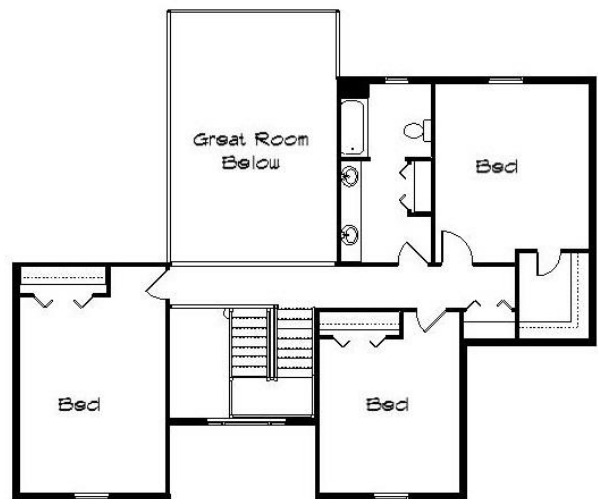

Your Land Your Style Your Home Your Way Design + Build = Your Best Value

Atlantic Cape
2900 Sq.Ft.

Copyright © 2019 Kraus Design Build
All Rights Reserved

The **Kraus** Company
DESIGN BUILD

248-972-5549

Whether we modify this plan or assist you in the creation of a Custom Home Plan all your own the Design + Build process lets you take the Design to the Level You Choose.