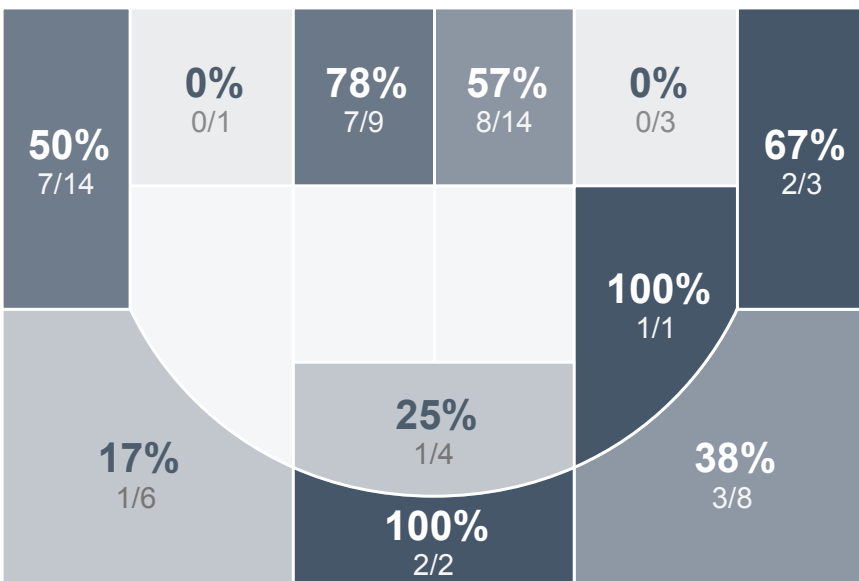

Boys Varsity Basketball