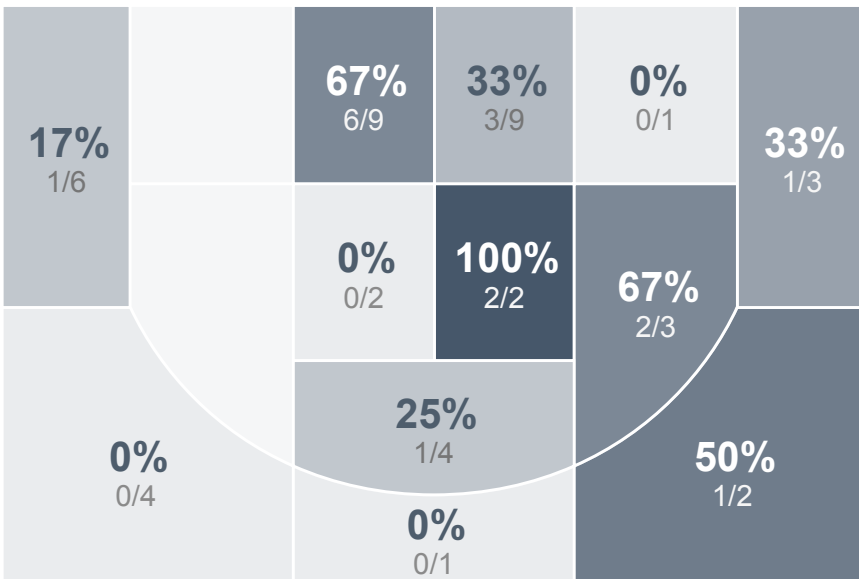

St. Mary's Central High School