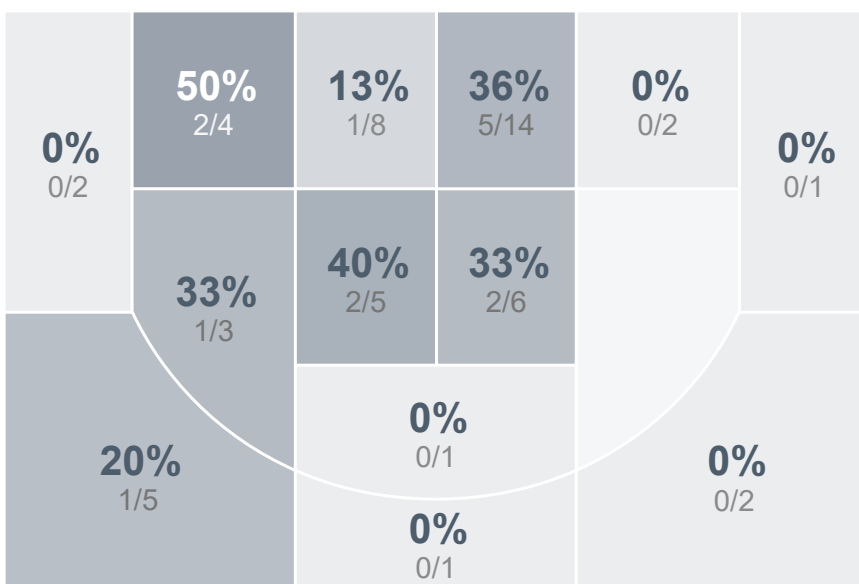

Dickinson Girls Varsity Basketball