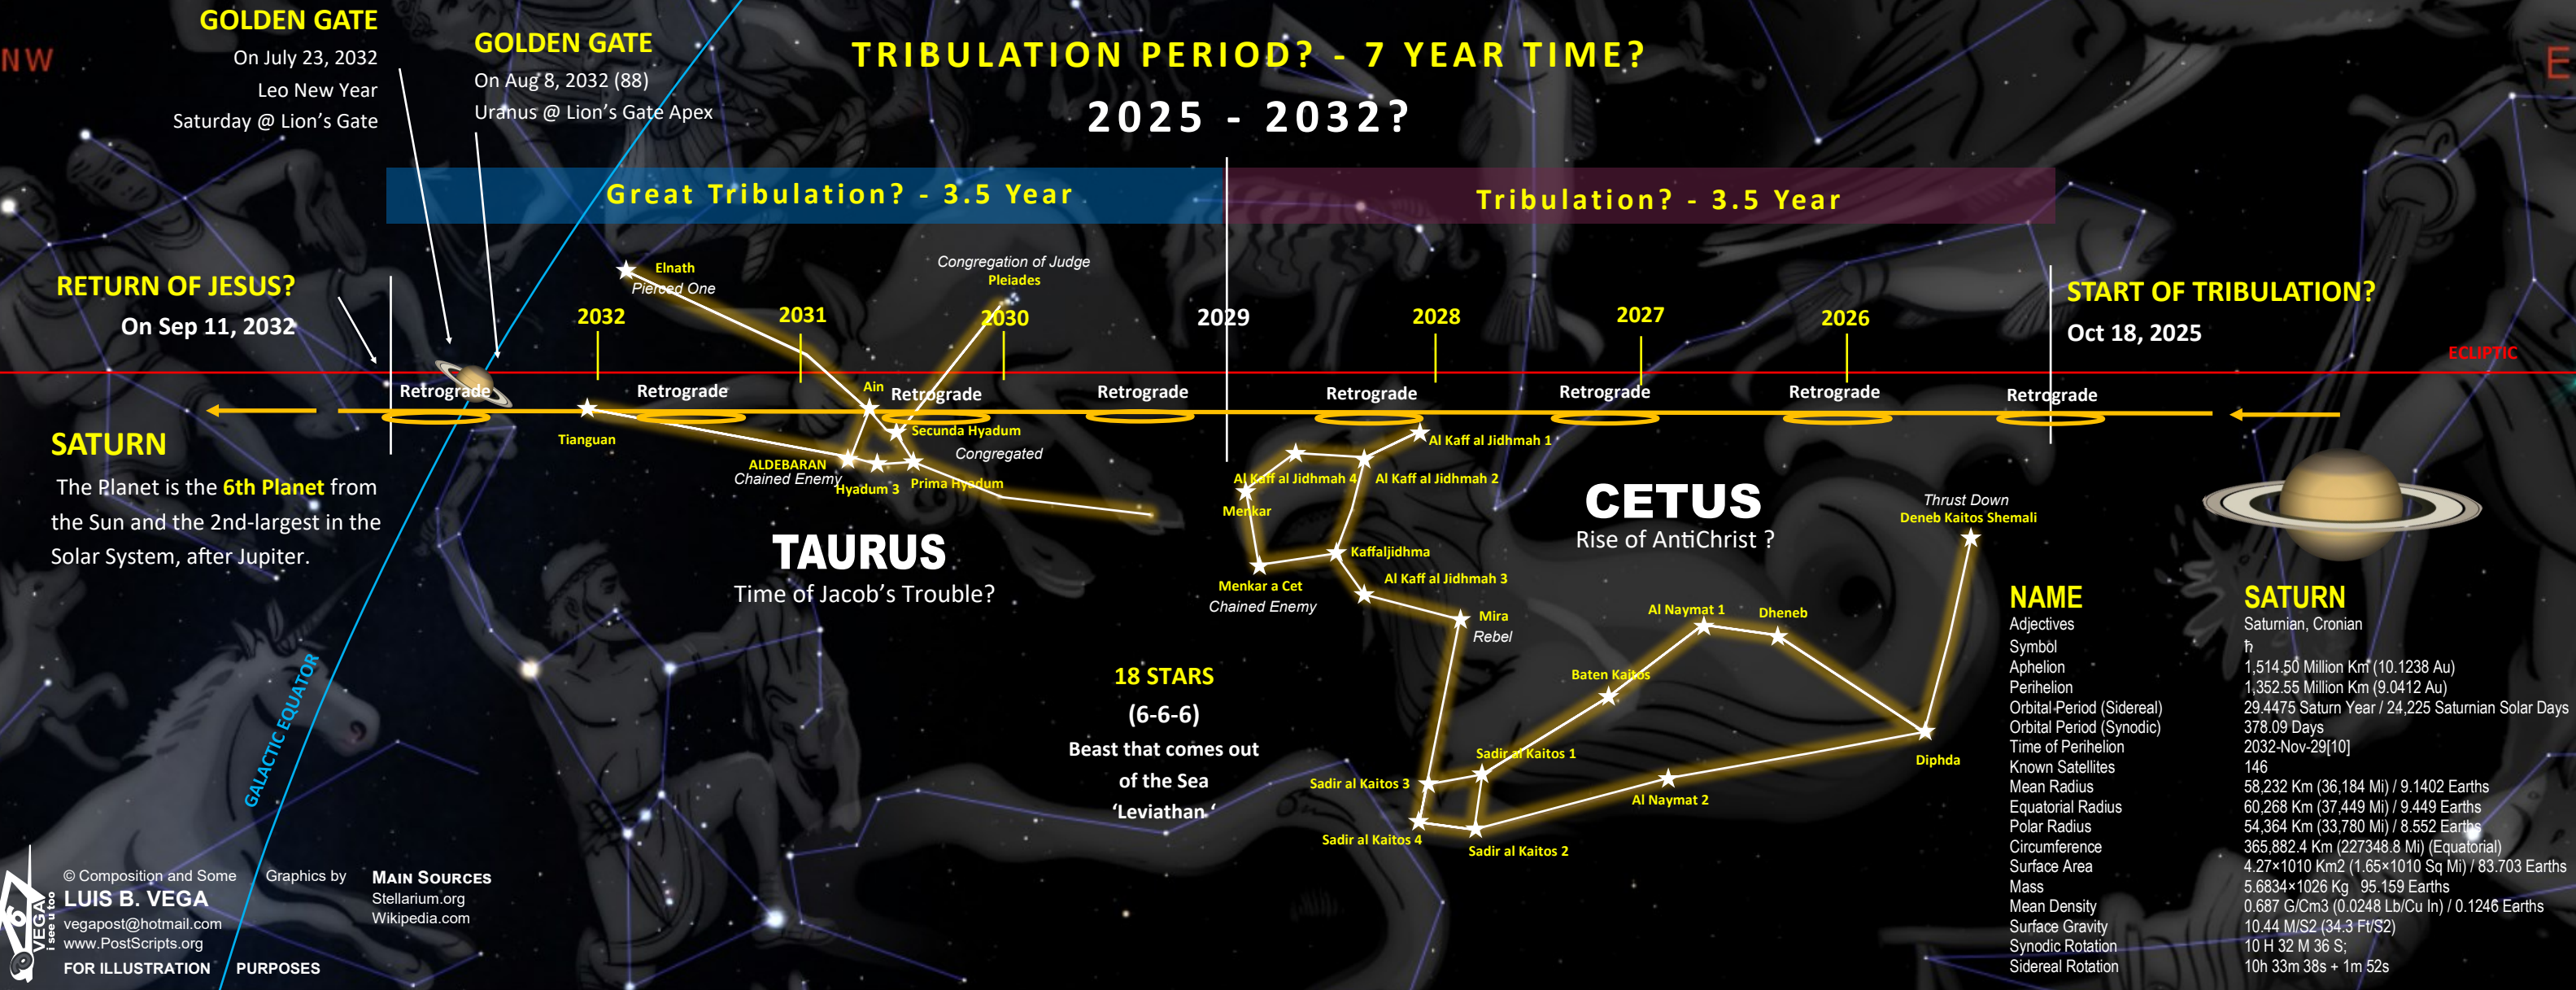

CETUS TRIBULATION PERIOD?

The purpose of this study is to plot the 3 Major Retrogrades of Saturn in the Constellation of Cetus, the Sea Dragon or 'Leviathan'. The Saturn Retrogrades will start from the October Month in 2025 to September of 2032. This when the Planet associated with Satan, the Adversary enters the Constellation of the Sea Beast, etc. One will suggest, that it will signal the rise of the Biblical AntiChrist. And that in fact, the Bible precisely describes him as being the 1st Beast that rises out of the Sea. The Chart will plot the Retrogrades that will include the Constellation of Taurus as well. In that case, there will be 4 Major Saturn Retrogrades occurring in the Constellation of Taurus. The Point is that the Saturn Retrogrades occurring from the Winter of 2025 to when Saturn crosses the Celestial Gate of GOD or the Golden Gate, it will be approximately 7 Years. The Question is then, could this Span of Time correspond to the 7-Year Tribulation Period or Daniel's 70th Week? One will examine correlation Prophetic inferences from a purely Astronomical Point of View and explanation. Before one delves into the core of the Interpretations, one will provide some Astronomical Context pertinent to the Planet Saturn and the Prophetic Meanings of Cetus and Taurus.

A 7-YEAR RETROGRADE PATTERN OF SATURN - FROM CETUS THROUGH TAURUS

TRIBULATION PERIOD? - 7 YEAR TIME?

2025 - 2032?

GOLDEN GATE

On July 23, 2032
Leo New Year
Saturday @ Lion's Gate

GOLDEN GATE

On Aug 8, 2032 (88)
Uranus @ Lion's Gate Apex

RETURN OF JESUS?

On Sep 11, 2032

SATURN

The Planet is the **6th Planet** from the Sun and the 2nd-largest in the Solar System, after Jupiter.

START OF TRIBULATION?

Oct 18, 2025

TAURUS

Time of Jacob's Trouble?